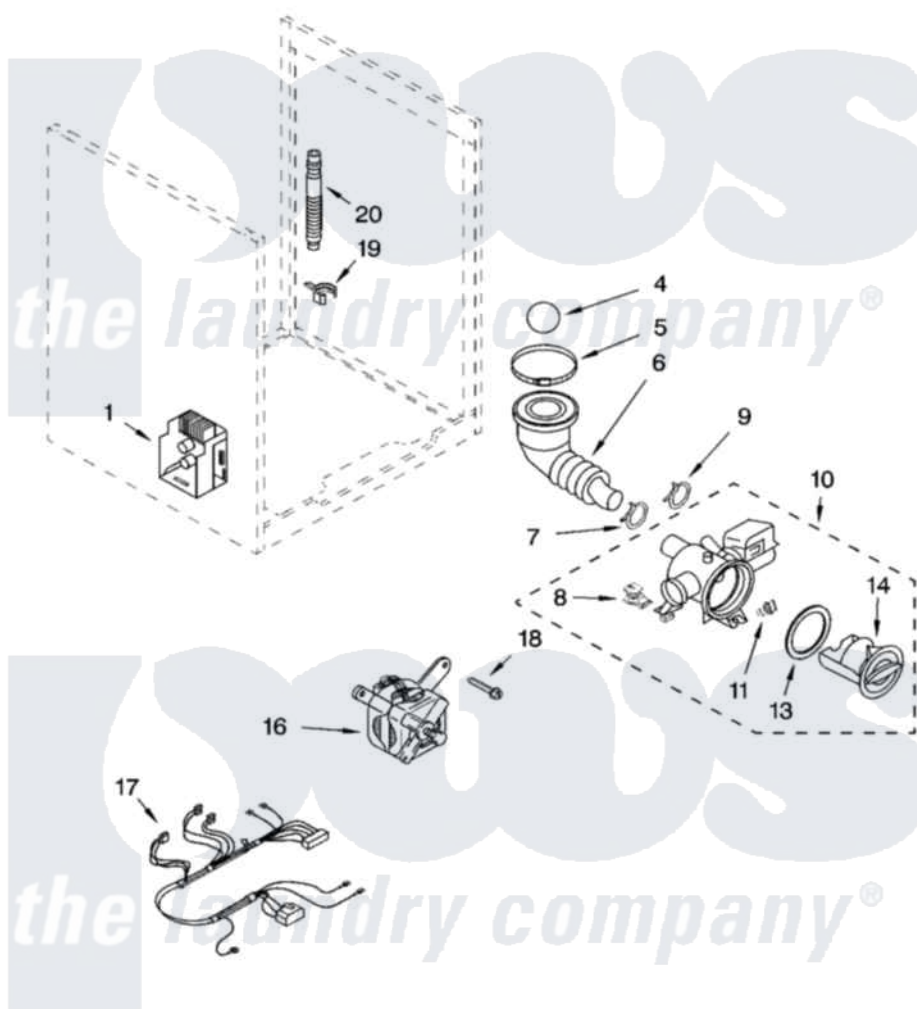

Whirlpool GHW9160PW4 06 - PUMP AND MOTOR PARTS, OPTIONAL PARTS (NOT INCLUDED)

PUMP AND MOTOR PARTS

For Model: GHW9160PW4
(White/Platinum)

W10112160

11

Whirlpool [Residential Whirlpool GHW9160PW4 Washer Parts](#) Parts Diagram 06 - PUMP AND MOTOR PARTS, OPTIONAL PARTS (NOT INCLUDED)
Click on the part number to view part

Item	Original Part Number	Replaced By	Status	Part Description
1	8182679	8182706		Control Unit
4	8181733	W10121657		Ball
5	8181734	696392		Hose Clamp
6	8181732			Hose, Tub To Pump
7	8181753	285655		Clamp, Hose
8	8182820			Grommet, Damper
9	8181752	3367052		Clamp, Hose
10	8182821	280187		Pump-Water
11	8182816			Grommet, Damper
13	8181736			Seal, Filter Cap
14	8183027			Cap, Filter
16	8182793			Motor, Drive
17	8183035	W10137867		Harns-Wire
18	8181761	W10128585		Bolt, Motor
19	8181755	8182209		Retainer, Drain Hose

20	8181740	W10003250	Hose, Drain-Inner
		72017	Paint, Touch-Up
"		350938	Paint, Pressurized Spray B
"		350930	Paint, Pressurized Spray B
"		799344	Paint, Touch-Up)
"	BLANK	Not Available	ACCESSORY PARTS
"		285863	Water System Parts