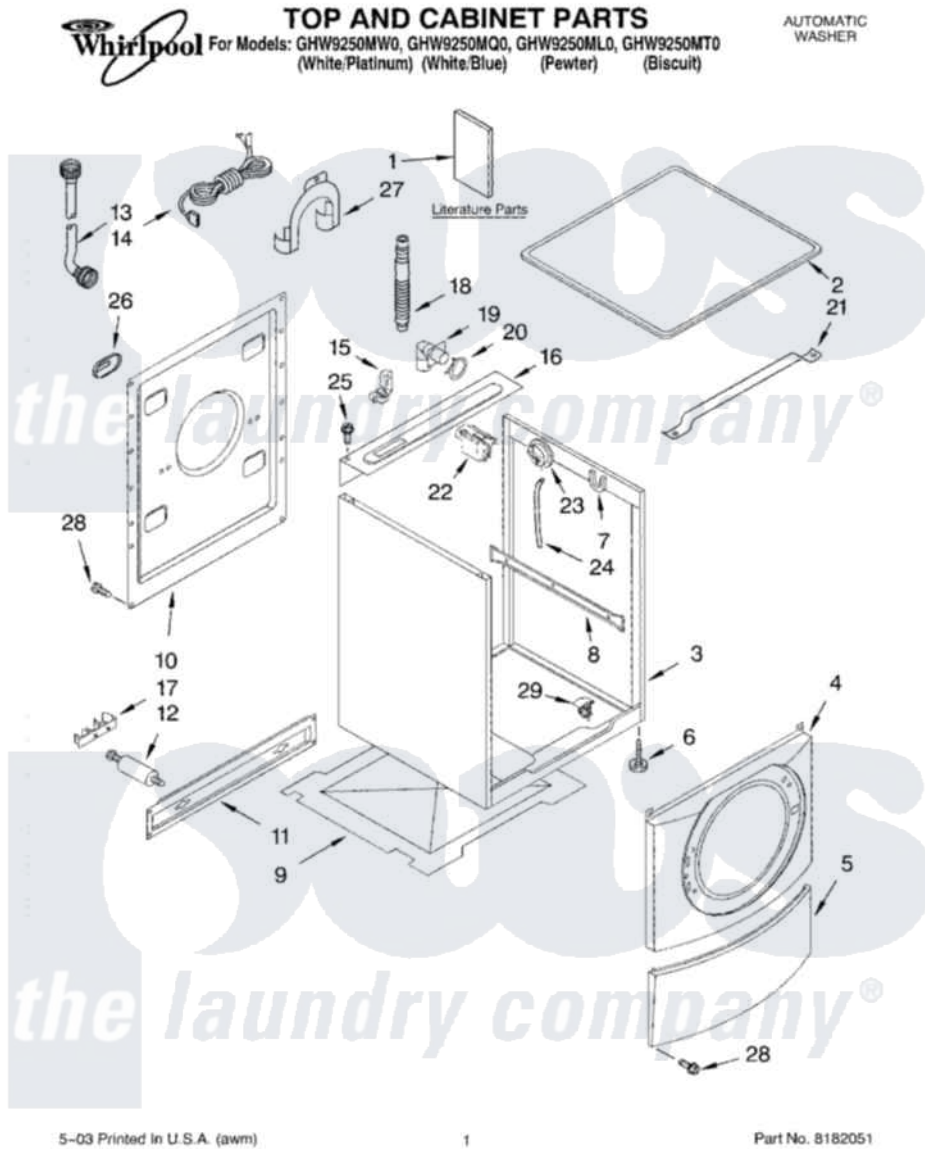

Whirlpool GHW9250ML0 01 - TOP AND CABINET PARTS

Whirlpool Residential Whirlpool GHW9250ML0 Washer Parts Parts Diagram 01 - TOP AND CABINET PARTS
Click on the part number to view part

Item	Original Part Number	Replaced By	Status	Part Description
1	LIT8182042			Literature Parts
"	LIT8181790		Not Available	Literature Parts (Tech Sheet)
"	LIT8181895		Not Available	Literature Parts (Energy Guide)
"	LIT8182085		Not Available	Literature Parts (Video-Instruction)
"	LIT8182084		Not Available	Literature Parts (Quick Start Guide)
2	8181641			Top
"	8182061			Top
"	8181830			Top
3	8181630	8182609		Cabinet
"	8182063			Cabinet
"	8181805			Cabinet
4	8181838			Panel, Front
"	8182060			Panel, Front
"	8182059			Panel, Front
5	8181643			Toe Panel

"	8182062		Toe Panel
"	8181809		Toe Panel
6	8181636		Foot, Leveling
7	8181763		Bracket, Spring
8	8181634		Brace, Side Panel
9	8181635		Pan, Bottom
10	8181638	W10242507	Panel, Rear
11	8181633	W10003040	Brace, Transport
12	8181764	W10289554A	Bolt
"	8181765	W10289554A	Bolt
13	8181706	76314	Hose, Inlet 6 Ft. Hose With Elbow
"	8181707	76314	Hose, Inlet 6 Ft. Hose With Elbow
14	8181689	8182649	Cord, Power
15	8181690	8182635	Strain Relief
16	8181631	W10138248	Brace, Rear
17	8181749	Not Available	Clamp, Tube Transportation
18	8181737		Hose, Drain
19	8181738		Connector, Hose Outlet
20	8181752	3367052	Clamp, Hose
21	8181632		Brace, Top
22	8181683	W10326464	Filter, Interference
23	8181695		Switch, Pressure
24	8181739	W10004260	Hose, Pressure Switch
25	8181691		Screw
26	8181767	8540268	Cover, Transport
27	8181768	W10280024	U-Bend, Drain Hose
28	8181828	488729	Screw
29	8181930	W10085220	Microswitch