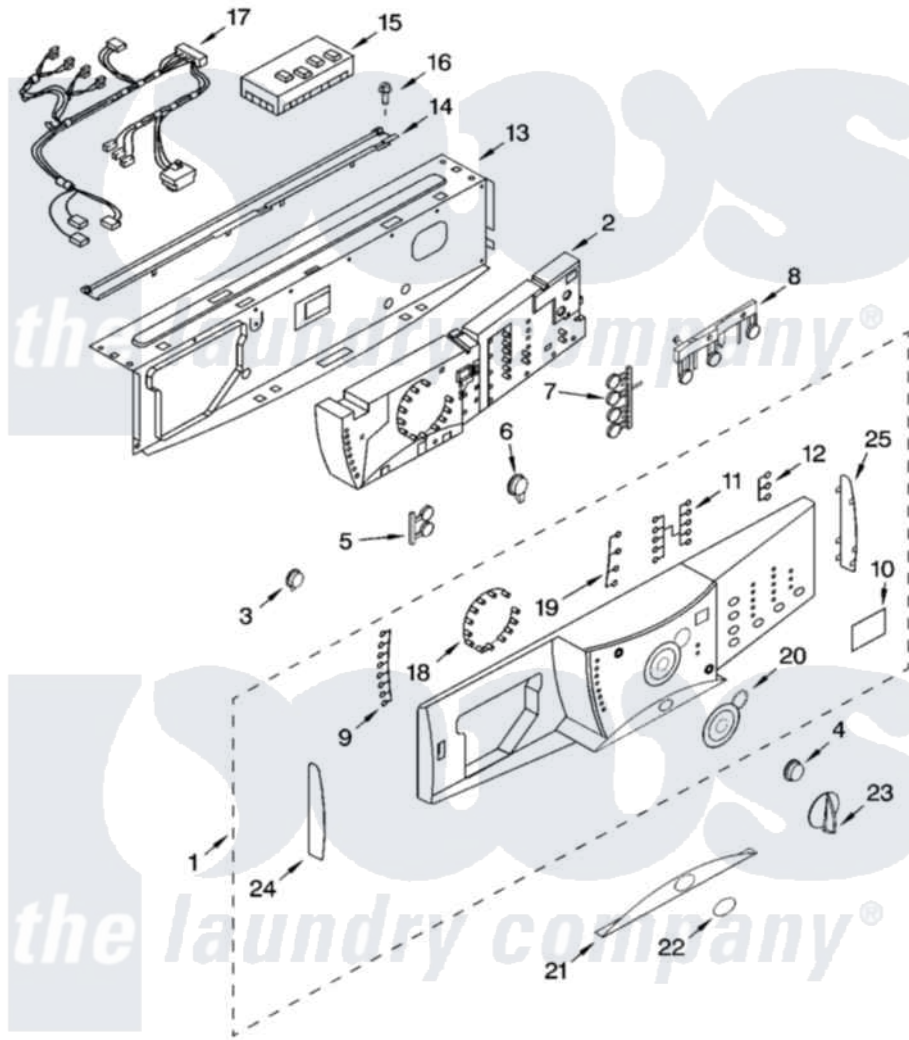

Whirlpool GHW9250ML1 03 - CONTROL PANEL PARTS

CONTROL PANEL PARTS

For Models: GHW9250MW1, GHW9250MQ1, GHW9250ML1, GHW9250MT1
 (White/Platinum) (White/Blue) (Pewter) (Biscuit)

8180205

5

Whirlpool [Residential Whirlpool GHW9250ML1 Washer Parts](#) Parts Diagram 03 - CONTROL PANEL PARTS
 Click on the part number to view part

Item	Original Part Number	Replaced By	Status	Part Description
1	8182088		Not Available	Panel, Control (Platinum)
"	8182089			Panel, Control
"	8182090			Panel, Control
"	8182091			Panel, Control
2	8182056			User Interface
3	8181860			Button, Power
4	8181861			Button, Start
5	8181863			Button Set, Soil Level
"	8181882			Button Set, Soil Level
"	8182052			Button Set, Soil Level
"	8182053			Button Set, Soil Level
6	8181862			Button, Pause/Cancel
7	8181864			Button Set, Options
"	8181883			Button Set, Options
"	8182068			Button Set, Options
"	8182069			Button Set, Options

8	8181865		Button Set, Spin/Temperature
"	8181884		Button Set, Spin/Temperature
"	8182054		Button Set, Spin/Temperature
"	8182055		Button Set, Spin/Temperature
9	8181868		Light, Indicator
10	8181856		Window, Display
11	8181870		Light, Indicator
12	8181871		Light, Indicator
13	8181639	Not Available	Brace, Front Top
14	8181640	8182800	Channel, Water
15	8182057	8182664	Control-Elec
16	8181756	488729	Screw
17	8181784		Harness, Wire
18	8182058		Light, Indicator
19	8181869		Light, Indicator
20	8181855		Bezel, Knob
21	8181857		Overlay, Door
22	8181858	8303811	Badge, Assembly
23	8181859		Knob, Control
"	8181881		Knob, Control
"	8182050		Knob, Control
"	8182049		Knob, Control
24	8181852		Endcap, Left
"	8182064		Endcap, Left
"	8182066		Endcap, Left
25	8181853		Endcap, Right
"	8182065		Endcap, Right
"	8182067		Endcap, Right