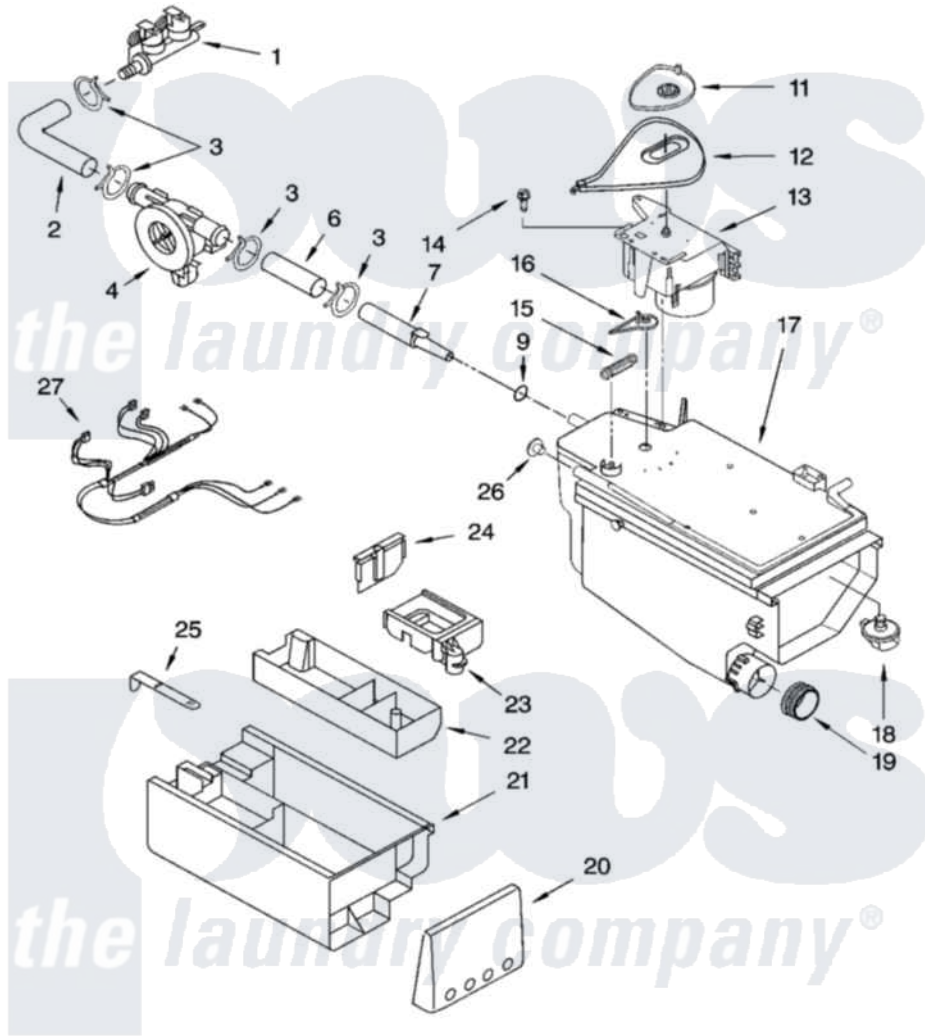

Whirlpool GHW9250ML1 04 - DISPENSER PARTS

DISPENSER PARTS

For Models: GHW9250MW1, GHW9250MQ1, GHW9250ML1, GHW9250MT1
 (White/Platinum) (White/Blue) (Pewter) (Biscuit)

8180205

7

Whirlpool [Residential Whirlpool GHW9250ML1 Washer Parts](#) Parts Diagram 04 - DISPENSER PARTS
 Click on the part number to view part

Item	Original Part Number	Replaced By	Status	Part Description
1	8181694			Valve, Inlet
2	8181710			Hose, Inlet Valve To Vent Pipe
3	8181751	489503		Clamp
4	8181696	W10110225		Flowmeter
6	8181708			Hose, Flowmeter
7	8181713			Nozzle, Inlet
9	8181714	280196		Ring-O
11	8181726			Cam, Actuator
12	8181725			Lever, Water Distribution
13	8181723			Actuator
14	8181759	3400805		Screw, 8-18 X 3/64
15	8181727			Spring, Lever
16	8181724			Connection, Lever
17	8182122	280198		Dispenser
18	8181712			Nozzle, Distribution
19	8181747			Seal

20	8181854		Handle, Drawer
"	8181880	Not Available	Handle, Drawer (Blue)
"	8182070		Handle, Drawer
"	8182071		Handle, Drawer
21	8181720		Drawer, Detergent
22	8181722		Container, Detergent
23	8181729	8182665	Siphon, Bleach/Softener
24	8181730		Separator
25	8181721		Hook, Drawer
26	8182123		Led, Pcb
27	8181781		Harness, Wiring