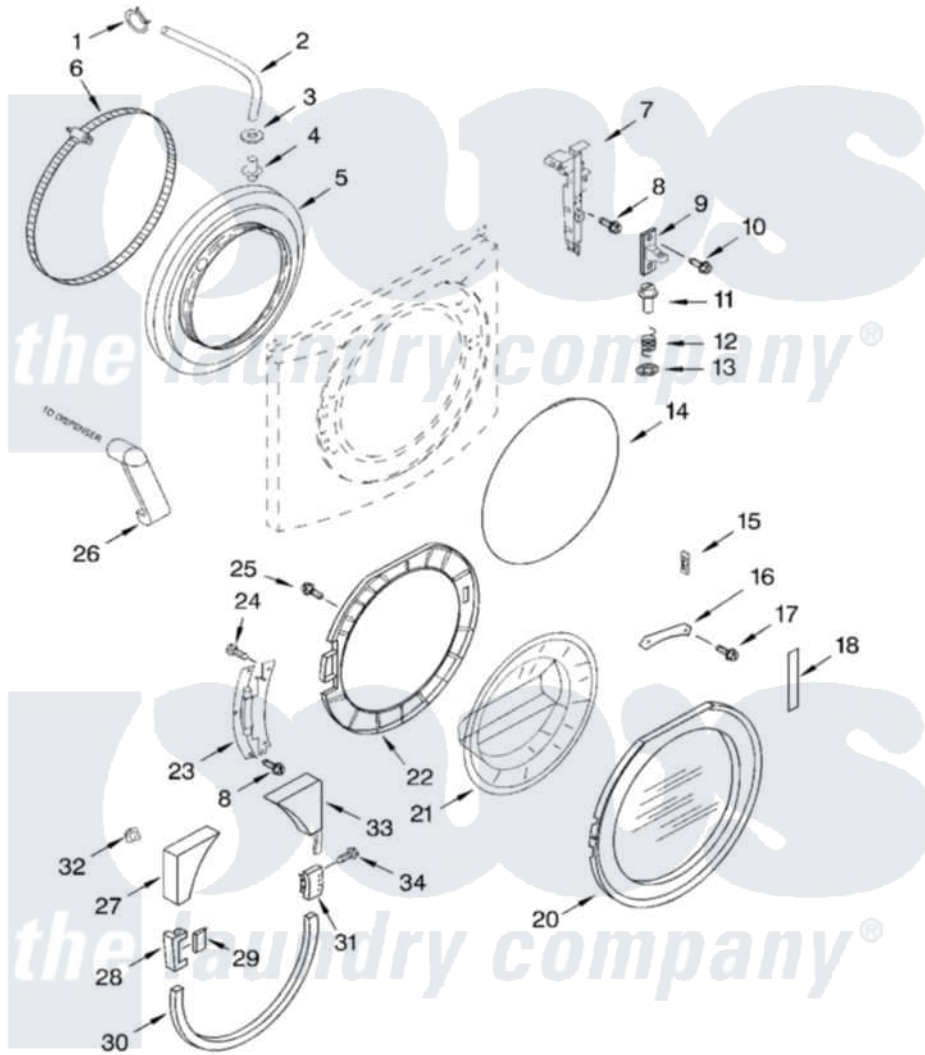

# Whirlpool GHW9250MQ0 02 - DOOR AND LATCH PARTS

## DOOR AND LATCH PARTS

For Models: GHW9250MW0, GHW9250MQ0, GHW9250ML0, GHW9250MT0  
 (White/Platinum) (White/Blue) (Pewter) (Biscuit)

8182051

3

Whirlpool [Residential Whirlpool GHW9250MQ0 Washer Parts](#) Parts Diagram 02 - DOOR AND LATCH PARTS  
 Click on the part number to view part

Item	Original Part Number	Replaced By	Status	Part Description
1	8181750	<a href="#">489503</a>		Clamp
2	<a href="#">8181711</a>			Hose, Box To Bellow
3	<a href="#">8181717</a>			Washer
4	<a href="#">8181716</a>			Nozzle, Inlet Window
5	<a href="#">8181850</a>			Bellow
6	8181663	<a href="#">8182210</a>		Clamp, Bellow
7	8181700	<a href="#">8182634</a>		Lock, Door
8	8181760	<a href="#">8540725</a>		Screw
9	<a href="#">8181651</a>			Hook, Door
10	8181758	<a href="#">8182214</a>		Screw
11	<a href="#">8181652</a>			Pin, Safety
12	<a href="#">8181653</a>			Spring
13	<a href="#">8181654</a>			Washer
14	8181664	<a href="#">8182211</a>		Clamp, Bellow To Front Panel
15	8181659	<a href="#">W10128586</a>		Clamp, Glass Support
16	<a href="#">8181650</a>			Clamp, Glass