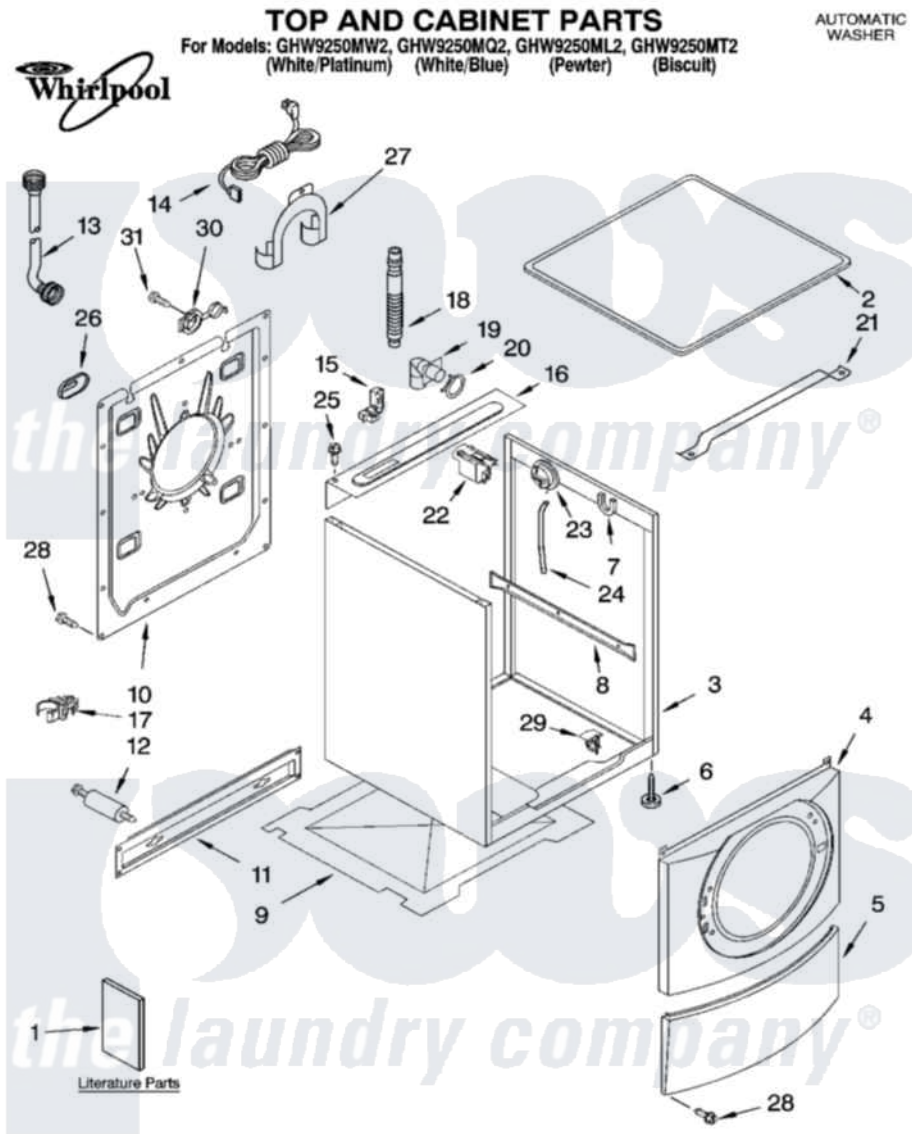

# Whirlpool GHW9250MQ2 01 - TOP AND CABINET PARTS

4-04 Printed in U.S.A. (awm)

1

Part No. 8180305

Whirlpool [Residential Whirlpool GHW9250MQ2 Washer Parts](#) Parts Diagram 01 - TOP AND CABINET PARTS

[Click on the part number to view part](#)

"	<a href="#">8182059</a>		Panel, Front
5	<a href="#">8181643</a>		Toe Panel
"	<a href="#">8182062</a>		Toe Panel
"	<a href="#">8181809</a>		Toe Panel
6	<a href="#">8181636</a>		Foot, Leveling
7	<a href="#">8181763</a>		Bracket, Spring
8	<a href="#">8181634</a>		Brace, Side Panel
9	<a href="#">8181635</a>		Pan, Bottom
10	8182118	<a href="#">8182698</a>	Panel, Rear
11	8182117	<a href="#">W10003040</a>	Brace, Transport
12	8182124	<a href="#">W10289554A</a>	Bolt
"	8182125	<a href="#">W10289554A</a>	Bolt
13	8181706	<a href="#">76314</a>	Hose, Inlet 6 Ft. Hose With Elbow
"	8181707	<a href="#">76314</a>	Hose, Inlet 6 Ft. Hose With Elbow
14	8182120	<a href="#">8182649</a>	Cord, Power
15	8181690	<a href="#">8182635</a>	Strain Relief
16	8182116	<a href="#">W10138248</a>	Brace, Rear
17	8181749	Not Available	Clamp, Tube Transportation
18	<a href="#">8181737</a>		Hose, Drain
19	<a href="#">8181738</a>		Connector, Hose Outlet
20	8181752	<a href="#">3367052</a>	Clamp, Hose
21	<a href="#">8181632</a>		Brace, Top
22	8181683	<a href="#">W10326464</a>	Filter, Interference
23	<a href="#">8181695</a>		Switch, Pressure
24	8181739	<a href="#">W10004260</a>	Hose, Pressure Switch
25	<a href="#">8181691</a>		Screw
26	<a href="#">8182216</a>		Cover, Transport
27	8181768	<a href="#">W10280024</a>	U-Bend, Drain Hose
28	8181828	<a href="#">488729</a>	Screw
29	8181930	<a href="#">W10085220</a>	Microswitch
30	8182200	<a href="#">8182699</a>	Grommet, Cord Support
31	<a href="#">8182201</a>		Screw, 3 X 8 mm
"	N/A	Not Available	FOLLOWING PARTS NOT ILLUSTRATED
"	<a href="#">8182109</a>		Harness Channel