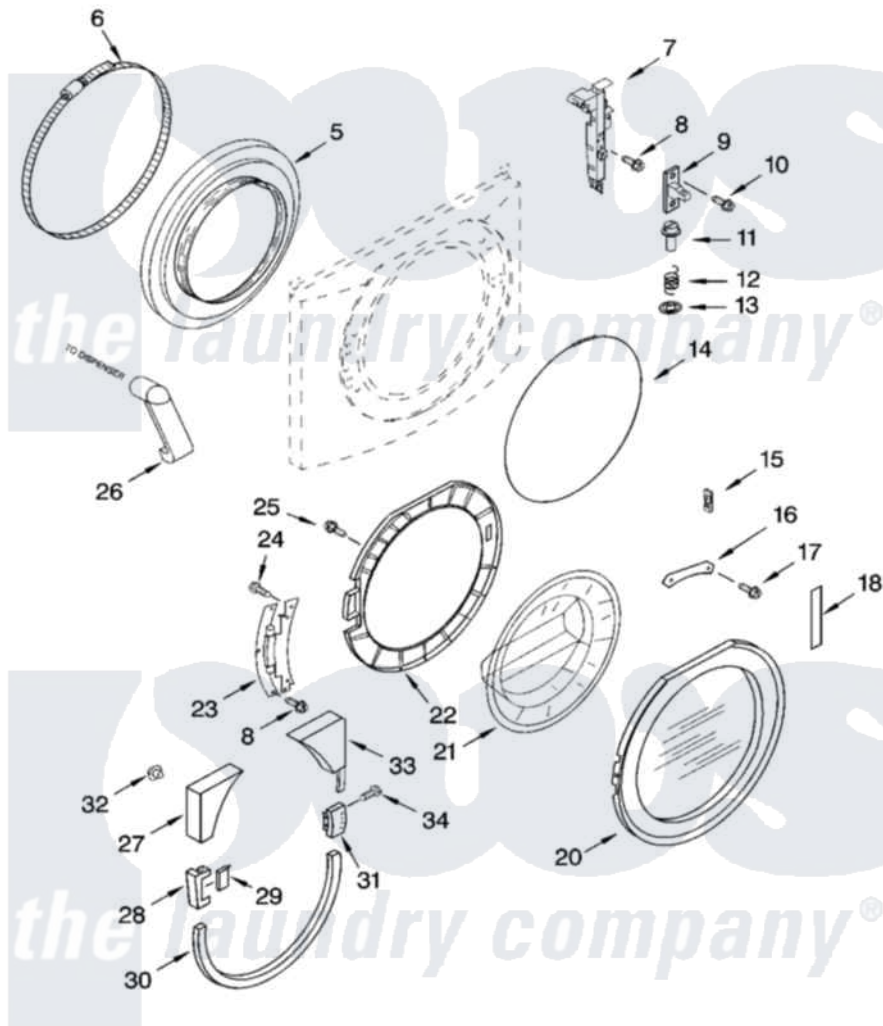

Whirlpool GHW9250MQ2 02 - DOOR AND LATCH PARTS

DOOR AND LATCH PARTS

For Models: GHW9250MW2, GHW9250MQ2, GHW9250ML2, GHW9250MT2
 (White/Platinum) (White/Blue) (Pewter) (Biscuit)

8180305

3

Whirlpool [Residential Whirlpool GHW9250MQ2 Washer Parts](#) Parts Diagram 02 - DOOR AND LATCH PARTS
 Click on the part number to view part

Item	Original Part Number	Replaced By	Status	Part Description
5	8182119			Bellow
6	8182210			Clamp, Bellow
7	8181700	8182634		Lock, Door
8	8181760	8540725		Screw
9	8181651			Hook, Door
10	8181758	8182214		Screw
11	8181652			Pin, Safety
12	8181653			Spring
13	8181654			Washer
14	8182211			Clamp, Bellow To Front Panel
15	8181659	W10128586		Clamp, Glass Support
16	8181650			Clamp, Glass
17	8181785			Screw
18	8181845			Foam, Door Handle
20	8182044	8182992		Door Frame Assembly
"	8182043	8182989		Frame

"	8182086	8182990		Frame
"	8182087		Not Available	Door Frame Asm (Biscuit)
21	8181655			Glass, Door
22	8181849	W10322338		Frame
"	8181658	W10163308		Frame
23	8181843			Hinge, Door
24	8181660			Screw
25	8181661			Screw, Actuator
26	8181718			Tube, Dispenser To Bellow
27	8181842			Trim, Upper Left
"	8181875			Trim, Upper Left
"	8182078		Not Available	Trim, Upper Left (Pewter)
"	8182079			Trim, Upper Left
28	8181841			Cover, Hinge
"	8181874			Cover, Hinge
"	8182082		Not Available	Cover, Hinge (Outer) (Pewter)
"	8182083		Not Available	Cover, Hinge (Outer) (Biscuit)
29	8181844			Cover, Hinge
"	8181876			Cover, Hinge
"	8182074			Cover, Hinge
"	8182075		Not Available	Cover, Hinge (Inner) (Biscuit)
30	8181840			Trim, Lower
"	8181873			Trim, Lower
"	8182072			Trim, Lower
"	8182073		Not Available	Trim, Lower (Biscuit)
31	8181846			Handle, Door
"	8181877			Handle, Door
"	8182080			Handle, Door
"	8182081			Handle, Door
32	8181929			Clip, Trim
33	8181839			Trim, Upper Right
"	8181872			Trim, Upper Right
"	8182076			Trim, Upper Right
"	8182077			Trim, Upper Right
34	8181759	3400805		Screw, 8-18 X 3/64