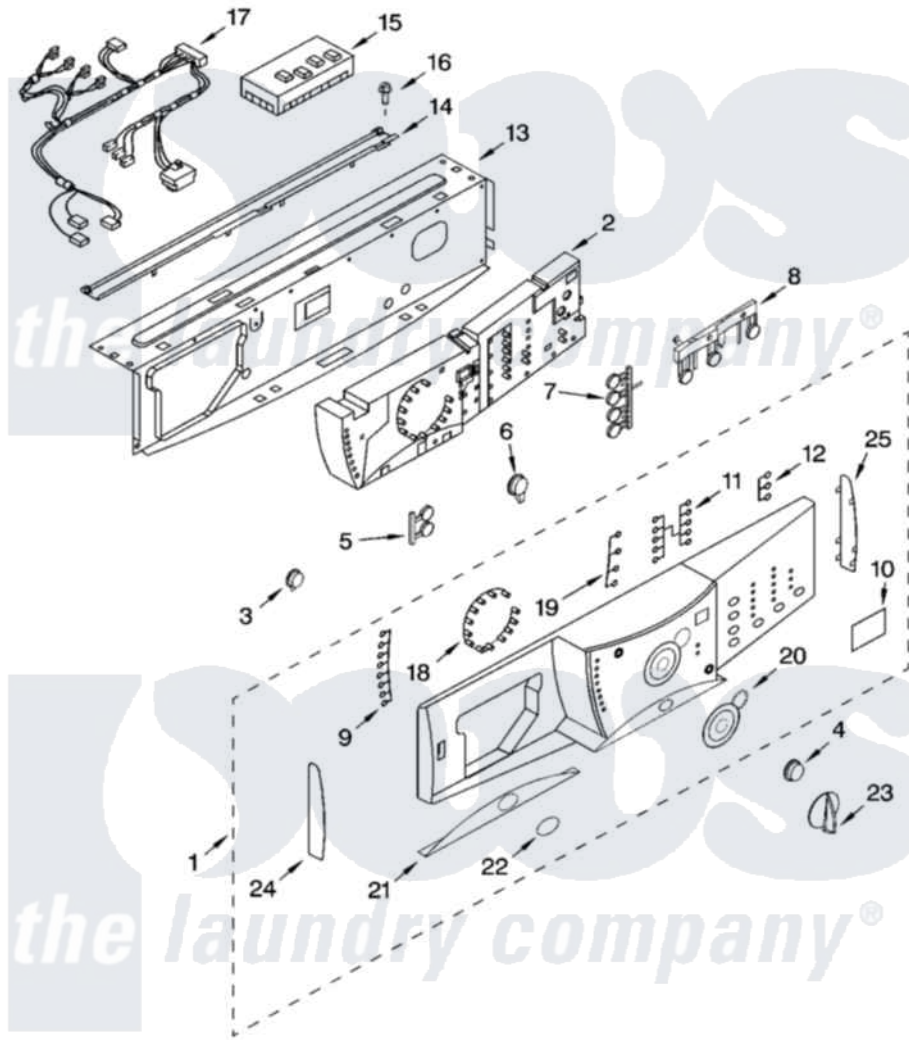

# Whirlpool GHW9250MQ2 03 - CONTROL PANEL PARTS

## CONTROL PANEL PARTS

For Models: GHW9250MW2, GHW9250MQ2, GHW9250ML2, GHW9250MT2  
 (White/Platinum) (White/Blue) (Pewter) (Biscuit)

8180305

5

Whirlpool Residential Whirlpool GHW9250MQ2 Washer Parts Parts Diagram 03 - CONTROL PANEL PARTS  
 Click on the part number to view part

Item	Original Part Number	Replaced By	Status	Part Description
1	8182088		Not Available	Panel, Control (Platinum)
"	<a href="#">8182089</a>			Panel, Control
"	<a href="#">8182090</a>			Panel, Control
"	<a href="#">8182091</a>			Panel, Control
2	<a href="#">8182056</a>			User Interface
3	<a href="#">8181860</a>			Button, Power
4	<a href="#">8181861</a>			Button, Start
5	<a href="#">8181863</a>			Button Set, Soil Level
"	<a href="#">8181882</a>			Button Set, Soil Level
"	<a href="#">8182052</a>			Button Set, Soil Level
"	<a href="#">8182053</a>			Button Set, Soil Level
6	<a href="#">8181862</a>			Button, Pause/Cancel
7	<a href="#">8181864</a>			Button Set, Options
"	<a href="#">8181883</a>			Button Set, Options
"	<a href="#">8182068</a>			Button Set, Options
"	<a href="#">8182069</a>			Button Set, Options