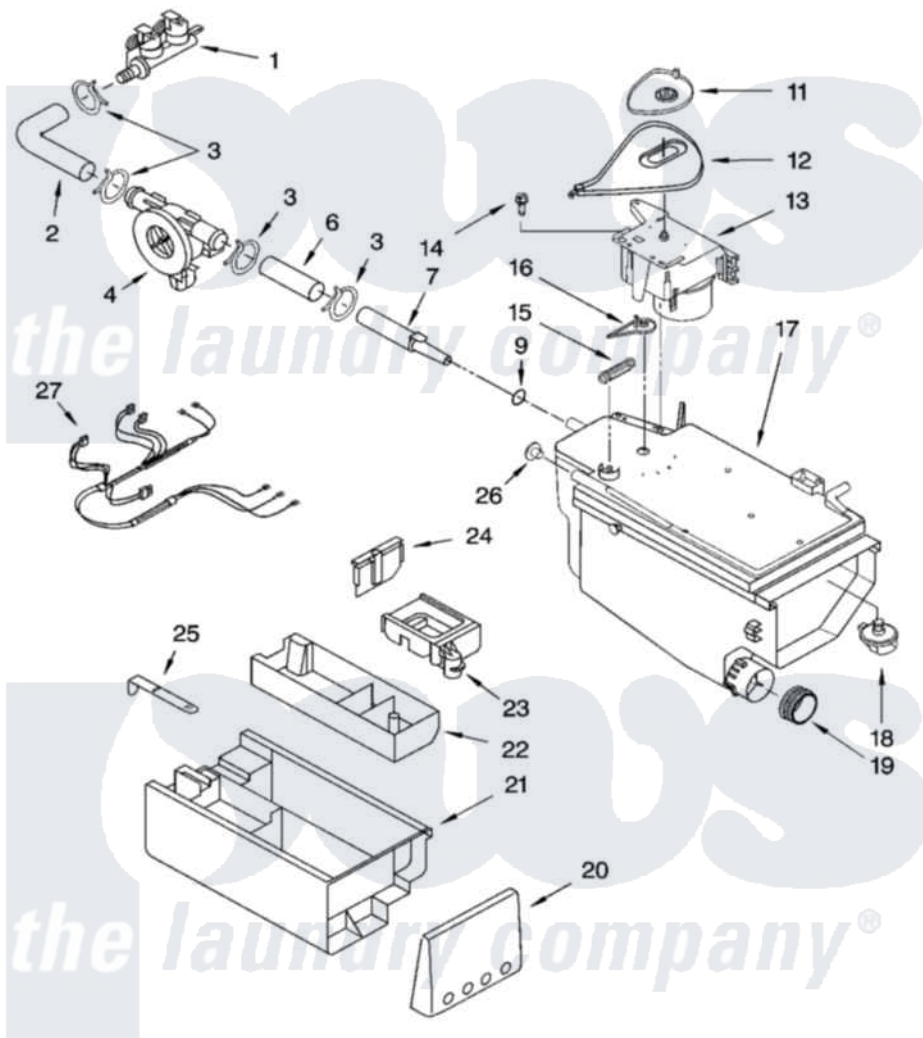

# Whirlpool GHW9250MQ2 04 - DISPENSER PARTS

## DISPENSER PARTS

For Models: GHW9250MW2, GHW9250MQ2, GHW9250ML2, GHW9250MT2  
 (White/Platinum) (White/Blue) (Pewter) (Biscuit)

8180305

7

[Whirlpool Residential Whirlpool GHW9250MQ2 Washer Parts](#) Parts Diagram 04 - DISPENSER PARTS

[Click on the part number to view part](#)

Item	Original Part Number	Replaced By	Status	Part Description
1	<a href="#">8181694</a>			Valve, Inlet
2	<a href="#">8181710</a>			Hose, Inlet Valve To Vent Pipe
3	8181751	<a href="#">489503</a>		Clamp
4	8181696	<a href="#">W10110225</a>		Flowmeter
6	<a href="#">8181708</a>			Hose, Flowmeter
7	<a href="#">8181713</a>			Nozzle, Inlet
9	8181714	<a href="#">280196</a>		Ring-O
11	<a href="#">8181726</a>			Cam, Actuator
12	<a href="#">8181725</a>			Lever, Water Distribution
13	<a href="#">8181723</a>			Actuator
14	8181759	<a href="#">3400805</a>		Screw, 8-18 X 3/64
15	<a href="#">8181727</a>			Spring, Lever
16	<a href="#">8181724</a>			Connection, Lever
17	8182122	<a href="#">280198</a>		Dispenser
18	<a href="#">8181712</a>			Nozzle, Distribution
19	<a href="#">8181747</a>			Seal

20	<a href="#">8181854</a>		Handle, Drawer
"	8181880	Not Available	Handle, Drawer (Blue)
"	<a href="#">8182070</a>		Handle, Drawer
"	<a href="#">8182071</a>		Handle, Drawer
21	<a href="#">8181720</a>		Drawer, Detergent
22	<a href="#">8181722</a>		Container, Detergent
23	8181729	<a href="#">8182665</a>	Siphon, Bleach/Softener
24	<a href="#">8181730</a>		Separator
25	<a href="#">8181721</a>		Hook, Drawer
26	<a href="#">8182123</a>		Led, Pcb
27	<a href="#">8181781</a>		Harness, Wiring