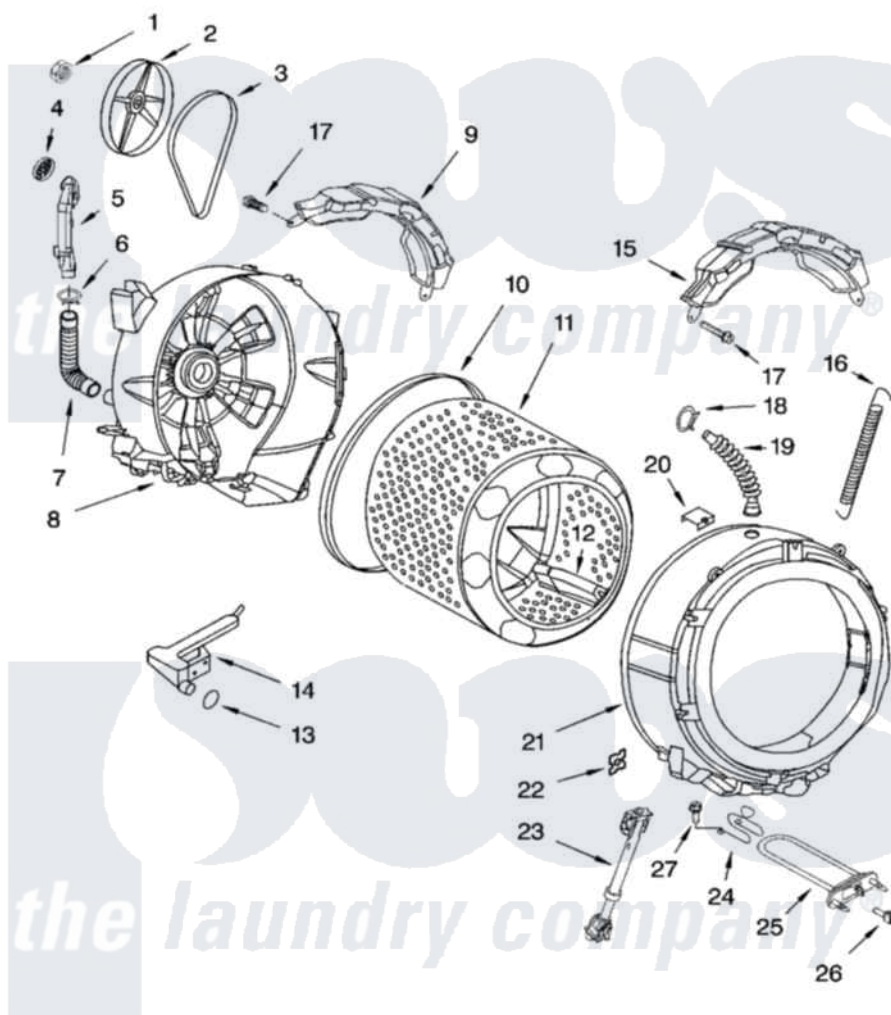

# Whirlpool GHW9250MQ2 05 - TUB AND BASKET PARTS

## TUB AND BASKET PARTS

For Models: GHW9250MW2, GHW9250MQ2, GHW9250ML2, GHW9250MT2  
 (White/Platinum) (White/Blue) (Pewter) (Biscuit)

8180305

9

Whirlpool [Residential Whirlpool GHW9250MQ2 Washer Parts](#) Parts Diagram 05 - TUB AND BASKET PARTS  
 Click on the part number to view part

Item	Original Part Number	Replaced By	Status	Part Description
1	8182132	<a href="#">W10283361</a>		Nut, Pulley
2	8181671	<a href="#">8182650</a>		Pulley
3	8181670	<a href="#">W10388414</a>		Belt
4	<a href="#">8181745</a>			Grid, Ventilation
5	<a href="#">8181744</a>			Pipe, Ventilation
6	8181746	<a href="#">W10208156</a>		Clamp
7	<a href="#">8181743</a>			Hose, Exhaust
8	8181666	<a href="#">W10253866</a>		Tub-Outer
9	<a href="#">8181644</a>			Counterweight, Rear
10	<a href="#">8181673</a>			Gasket, Tub
11	8181668	<a href="#">W10269756</a>		Basket
12	8181669	<a href="#">285976</a>		Baffle
13	8181748	<a href="#">W10250553</a>		O-Ring, Air Trap
14	<a href="#">8181731</a>			Airtrap
15	8181645	<a href="#">W10008880</a>		Counterweight, Front
16	8181762	<a href="#">8182814</a>		Spring, Suspension

17	8181647	<a href="#">W10182109</a>	Screw-Kit
18	8181742	<a href="#">3367052</a>	Clamp, Hose
19	<a href="#">8181794</a>		Hose, Tub To Dispenser
20	8181667	<a href="#">8540092</a>	Clamp, Tub
21	8181665	<a href="#">285981</a>	Tub-Outer
22	8181648	<a href="#">8182512</a>	Nut, Push-In
23	8181646	<a href="#">8182703</a>	Shock Absorber
24	8181686	<a href="#">W10250558</a>	Bracket, Heater Support
25	8181685	<a href="#">8182666</a>	Element, Heating
26	<a href="#">8181705</a>		Ntc
27	8181687	<a href="#">8182214</a>	Screw
"	N/A	Not Available	FOLLOWING PARTS NOT ILLUSTRATED
"	8182126	<a href="#">3196427</a>	Screw