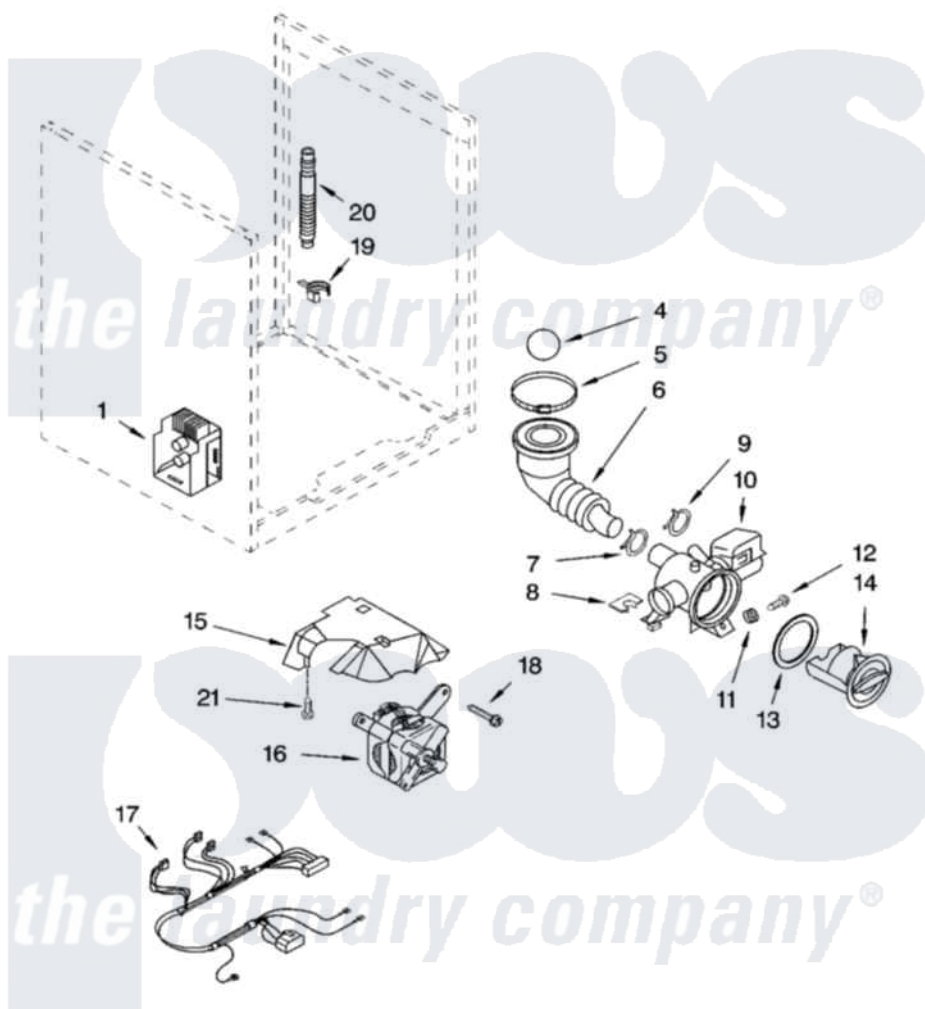

Whirlpool GHW9250MQ2 06 - PUMP AND MOTOR PARTS AND OPTIONAL PARTS (NOT INCLUDED)

PUMP AND MOTOR PARTS

For Models: GHW9250MW2, GHW9250MQ2, GHW9250ML2, GHW9250MT2
(White/Platinum) (White/Blue) (Pewter) (Biscuit)

8180305

11

Whirlpool [Residential Whirlpool GHW9250MQ2 Washer Parts](#) Parts Diagram 06 - PUMP AND MOTOR PARTS AND OPTIONAL PARTS (NOT INCLUDED)
Click on the part number to view part

Item	Original Part Number	Replaced By	Status	Part Description
1	8181693	8182706		Control Unit
4	8181733	W10121657		Ball
5	8181734	696392		Hose Clamp
6	8181732			Hose, Tub To Pump
7	8181753	285655		Clamp, Hose
8	8181786	280181		Grommet
9	8181752	3367052		Clamp, Hose
10	8181684	280187		Pump-Water
11	8181787	280182		Grommet
12	8181780			Screw
13	8181736			Seal, Filter Cap
14	8181735			Cap, Filter
15	8181766			Cover, Motor
16	8181682	8182793		Motor, Drive
17	8181782	W10137867		Harns-Wire

18	8181761	W10128585	Bolt, Motor
19	8181755	8182209	Retainer, Drain Hose
20	8181740	W10003250	Hose, Drain-Inner
21	8181757	3186940	Screw
"	72017		Paint, Touch-Up
"	4396174		Paint, Touch-Up
"	4392899		Paint, Touch-Up
"	350938		Paint, Pressurized Spray B
"	350930		Paint, Pressurized Spray B
"	4396175		Paint, Pressurized Spray
"	4392901		Paint, Pressurized Spray
"	799344		Paint, Touch-Up)
"	4392900		Paint, Bulk)
"	N/A	Not Available	ACCESSORY PARTS
"	285863		Water System Parts