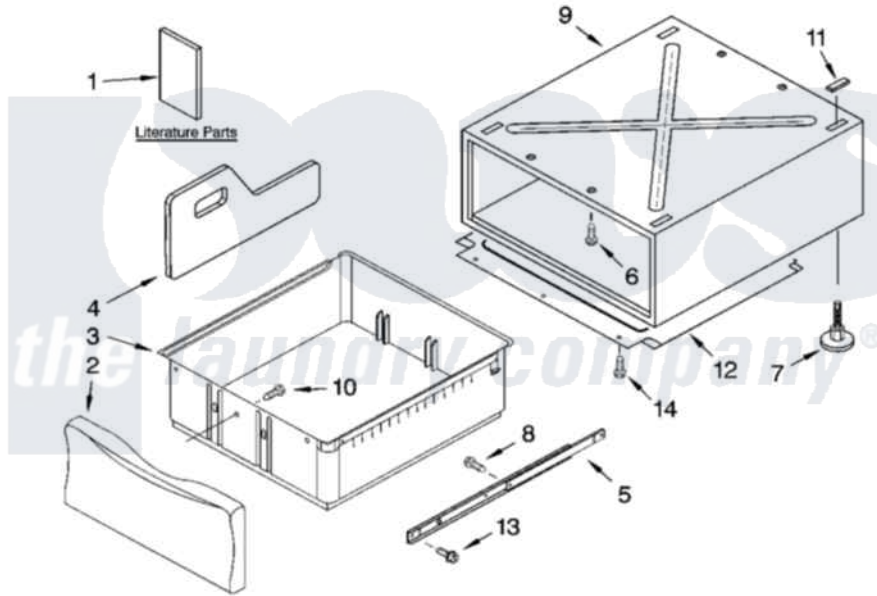

Whirlpool GHW9250MQ2 07 - PEDESTAL PARTS (NOT INCLUDED)

PEDESTAL PARTS (NOT INCLUDED)

For Models: GHW9250MW2, GHW9250MQ2, GHW9250ML2, GHW9250MT2
(White/Platinum) (White/Blue) (Pewter) (Biscuit)

8180305

13

Whirlpool [Residential Whirlpool GHW9250MQ2 Washer Parts](#) Parts Diagram 07 - PEDESTAL PARTS (NOT INCLUDED)
Click on the part number to view part

Item	Original Part Number	Replaced By	Status	Part Description
1	LIT8537141		Not Available	Literature Parts (Installation Instructions)
"	LIT8537342		Not Available	Literature Parts (Parts List)
2	8537870	8538014		Drawer Front Assembly
"	8537871	8538015		Drawer Front Assembly
"	8537872	8538016		Drawer Front Assembly
"	8537908	8538017		Drawer Front Assembly
"	8537931	8538018		Drawer Front Assembly
3	8537883			Drawer Bin
"	8537934			Drawer Bin
4	8537875	280123		Divider
"	8537935	285974		Divider
5	8537850	8578394		Slide Assembly
6	3400111			Screw, 12-14 X 5/8
7	8537852	8563585		Leveling Foot And Nut
8	3400639	3388228		Screw, 8-18 X 1/32
9	N/A		Not Available	Cabinet (Not Serviced)

10	3400842	Screw, 8-18 X 1/2
11	8537863	Pad
12	8537853	Pan, Bottom
13	9740848	Screw, Mixing Valve Mounting
14	90767	Screw, 8A X 3/8 HeX Washer Head Tapping