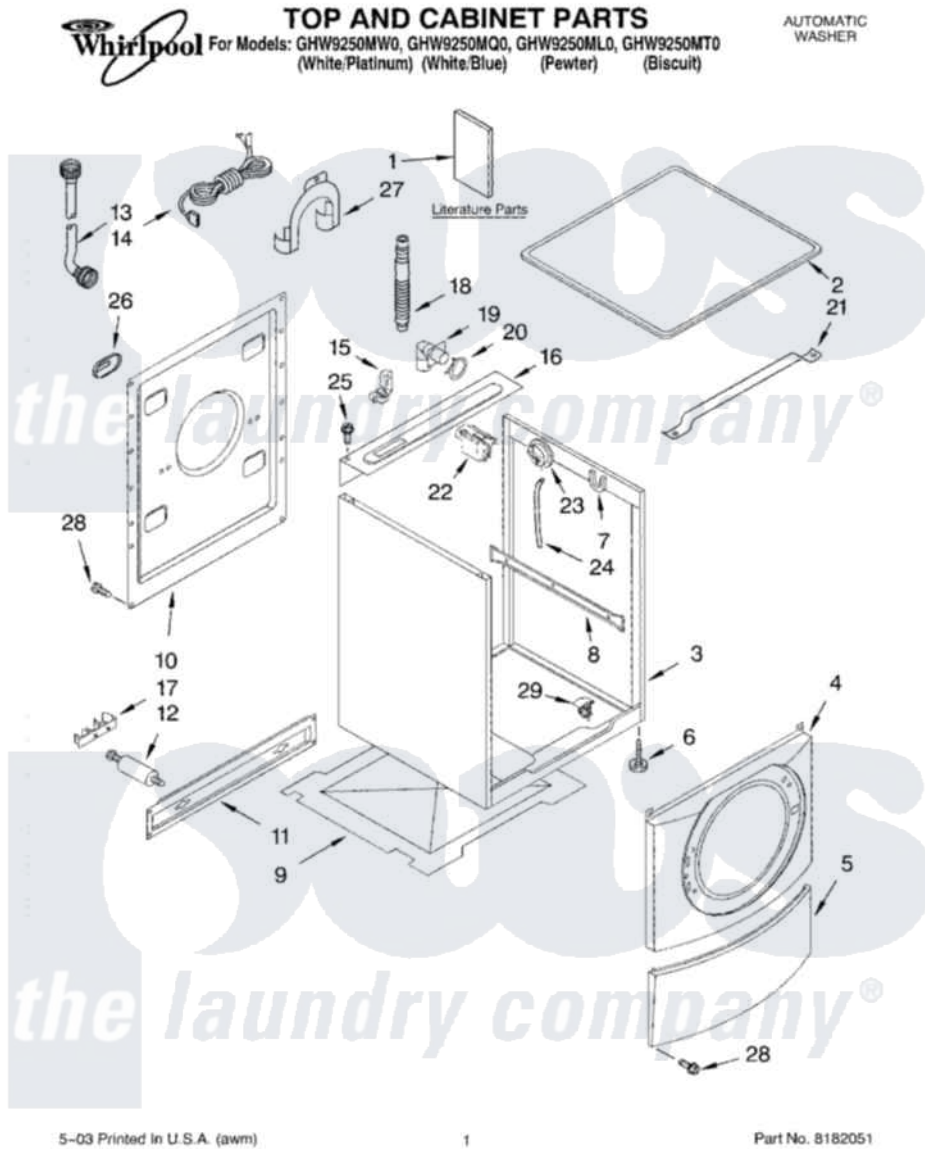

Whirlpool GHW9250MT0 01 - TOP AND CABINET PARTS

Whirlpool Residential Whirlpool GHW9250MT0 Washer Parts Parts Diagram 01 - TOP AND CABINET PARTS
Click on the part number to view part

Item	Original Part Number	Replaced By	Status	Part Description
1	LIT8182042			Literature Parts
"	LIT8181790		Not Available	Literature Parts (Tech Sheet)
"	LIT8181895		Not Available	Literature Parts (Energy Guide)
"	LIT8182085		Not Available	Literature Parts (Video-Instruction)
"	LIT8182084		Not Available	Literature Parts (Quick Start Guide)
2	8181641			Top
"	8182061			Top
"	8181830			Top
3	8181630	8182609		Cabinet
"	8182063			Cabinet
"	8181805			Cabinet
4	8181838			Panel, Front
"	8182060			Panel, Front
"	8182059			Panel, Front
5	8181643			Toe Panel

"	8182062		Toe Panel
"	8181809		Toe Panel
6	8181636		Foot, Leveling
7	8181763		Bracket, Spring
8	8181634		Brace, Side Panel
9	8181635		Pan, Bottom
10	8181638	W10242507	Panel, Rear
11	8181633	W10003040	Brace, Transport
12	8181764	W10289554A	Bolt
"	8181765	W10289554A	Bolt
13	8181706	76314	Hose, Inlet 6 Ft. Hose With Elbow
"	8181707	76314	Hose, Inlet 6 Ft. Hose With Elbow
14	8181689	8182649	Cord, Power
15	8181690	8182635	Strain Relief
16	8181631	W10138248	Brace, Rear
17	8181749	Not Available	Clamp, Tube Transportation
18	8181737		Hose, Drain
19	8181738		Connector, Hose Outlet
20	8181752	3367052	Clamp, Hose
21	8181632		Brace, Top
22	8181683	W10326464	Filter, Interference
23	8181695		Switch, Pressure
24	8181739	W10004260	Hose, Pressure Switch
25	8181691		Screw
26	8181767	8540268	Cover, Transport
27	8181768	W10280024	U-Bend, Drain Hose
28	8181828	488729	Screw
29	8181930	W10085220	Microswitch