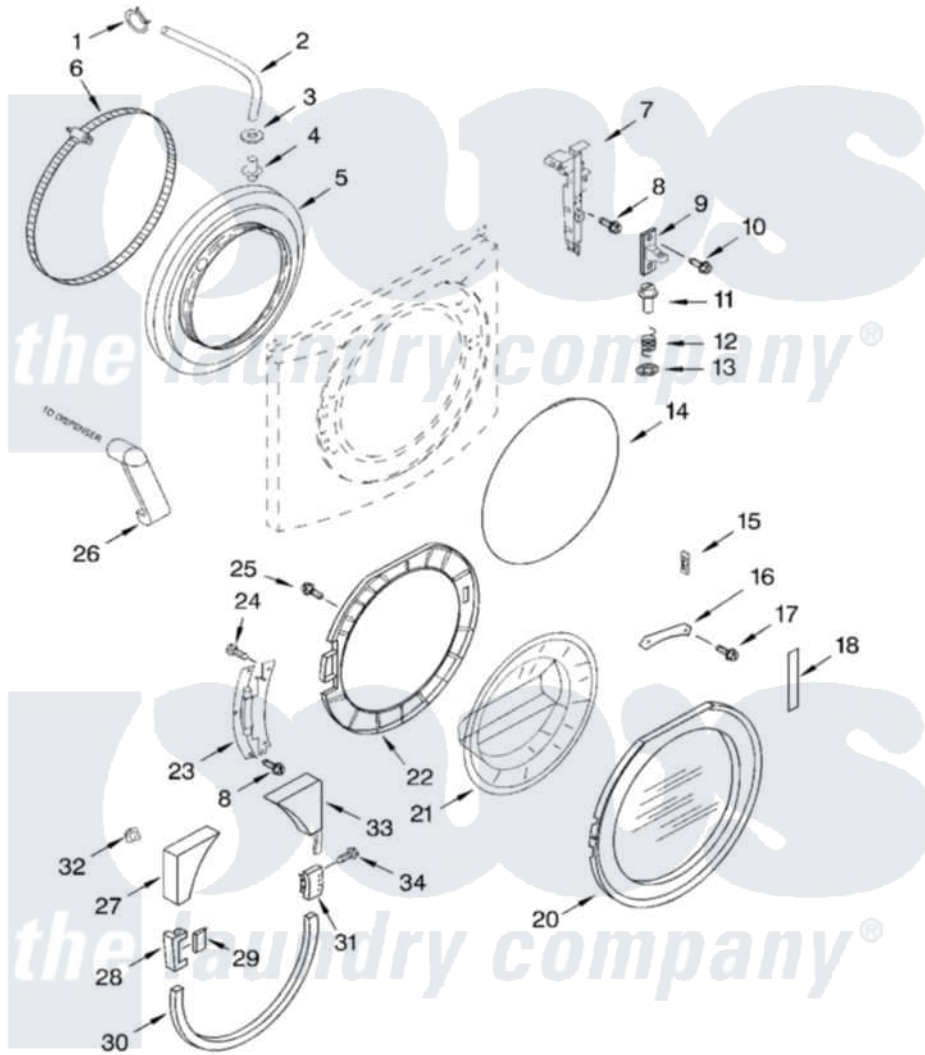

Whirlpool GHW9250MT0 02 - DOOR AND LATCH PARTS

DOOR AND LATCH PARTS

For Models: GHW9250MW0, GHW9250MQ0, GHW9250ML0, GHW9250MT0
(White/Platinum) (White/Blue) (Pewter) (Biscuit)

8182051

3

Whirlpool [Residential Whirlpool GHW9250MT0 Washer Parts](#) Parts Diagram 02 - DOOR AND LATCH PARTS
Click on the part number to view part

Item	Original Part Number	Replaced By	Status	Part Description
1	8181750	489503		Clamp
2	8181711			Hose, Box To Bellow
3	8181717			Washer
4	8181716			Nozzle, Inlet Window
5	8181850			Bellow
6	8181663	8182210		Clamp, Bellow
7	8181700	8182634		Lock, Door
8	8181760	8540725		Screw
9	8181651			Hook, Door
10	8181758	8182214		Screw
11	8181652			Pin, Safety
12	8181653			Spring
13	8181654			Washer
14	8181664	8182211		Clamp, Bellow To Front Panel
15	8181659	W10128586		Clamp, Glass Support
16	8181650			Clamp, Glass