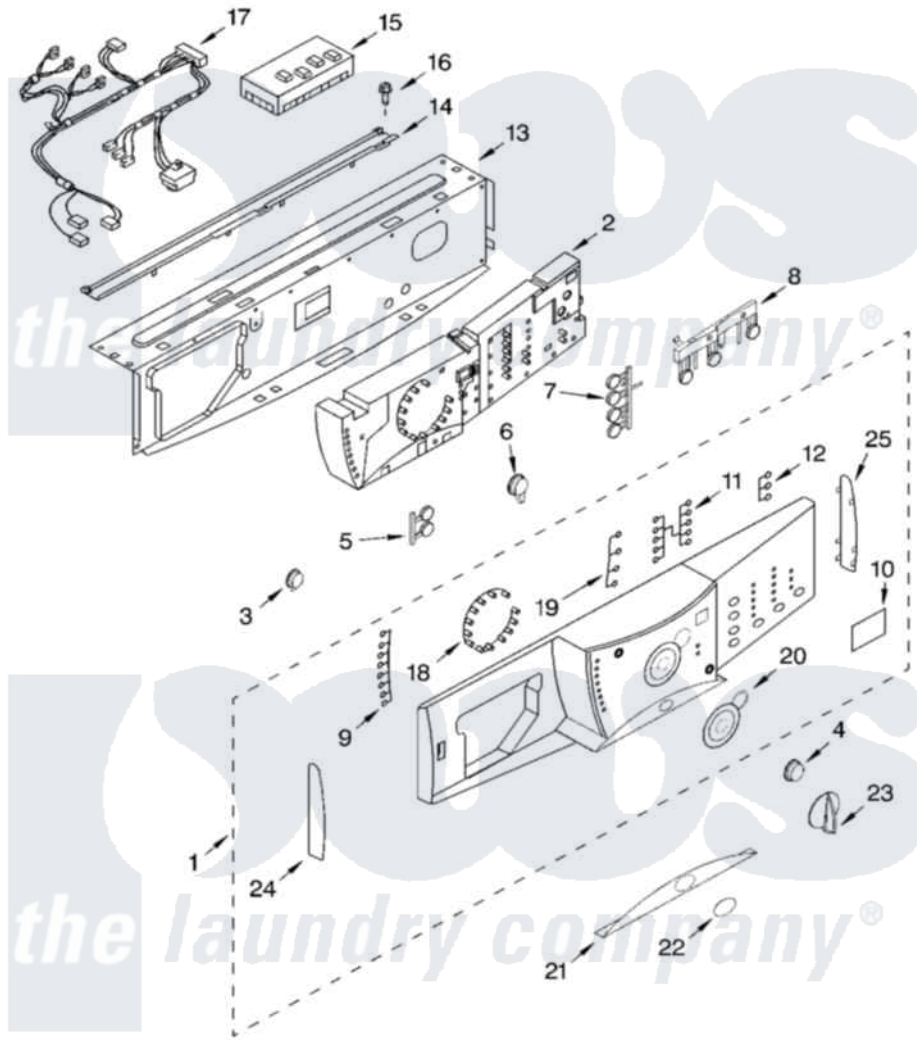

# Whirlpool GHW9250MT0 03 - CONTROL PANEL PARTS

## CONTROL PANEL PARTS

For Models: GHW9250MW0, GHW9250MQ0, GHW9250ML0, GHW9250MT0  
 (White/Platinum) (White/Blue) (Pewter) (Biscuit)

8182051

5

Whirlpool [Residential Whirlpool GHW9250MT0 Washer Parts](#) Parts Diagram 03 - CONTROL PANEL PARTS  
 Click on the part number to view part

Item	Original Part Number	Replaced By	Status	Part Description
1	8182088		Not Available	Panel, Control (Platinum)
"	<a href="#">8182089</a>			Panel, Control
"	<a href="#">8182090</a>			Panel, Control
"	<a href="#">8182091</a>			Panel, Control
2	<a href="#">8182056</a>			User Interface
3	<a href="#">8181860</a>			Button, Power
4	<a href="#">8181861</a>			Button, Start
5	<a href="#">8181863</a>			Button Set, Soil Level
"	<a href="#">8181882</a>			Button Set, Soil Level
"	<a href="#">8182052</a>			Button Set, Soil Level
"	<a href="#">8182053</a>			Button Set, Soil Level
6	<a href="#">8181862</a>			Button, Pause/Cancel
7	<a href="#">8181864</a>			Button Set, Options
"	<a href="#">8181883</a>			Button Set, Options
"	<a href="#">8182068</a>			Button Set, Options
"	<a href="#">8182069</a>			Button Set, Options