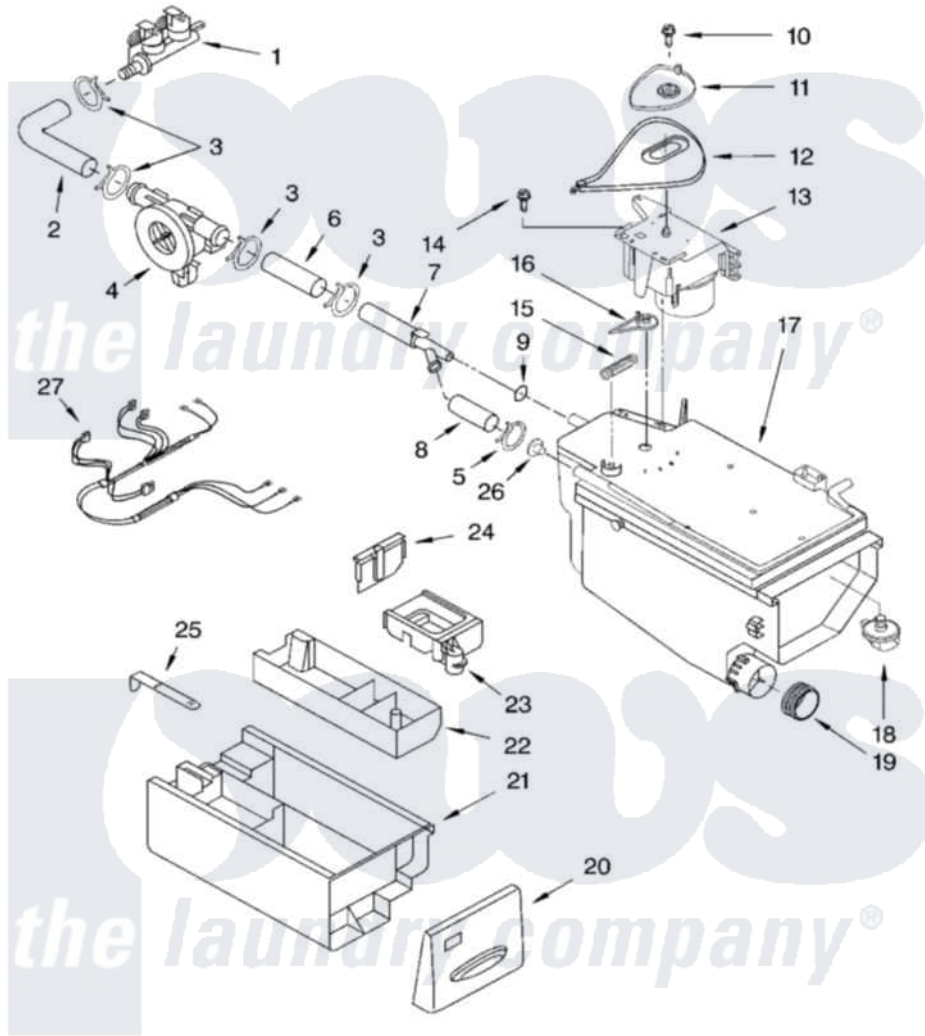

Whirlpool GHW9250MT0 04 - DISPENSER PARTS

DISPENSER PARTS

For Models: GHW9250MW0, GHW9250MQ0, GHW9250ML0, GHW9250MT0
(White/Platinum) (White/Blue) (Pewter) (Biscuit)

8182051

7

Whirlpool [Residential Whirlpool GHW9250MT0 Washer Parts](#) Parts Diagram 04 - DISPENSER PARTS
Click on the part number to view part

Item	Original Part Number	Replaced By	Status	Part Description
1	8181694			Valve, Inlet
2	8181710			Hose, Inlet Valve To Vent Pipe
3	8181751	489503		Clamp
4	8181696	W10110225		Flowmeter
5	8181754	489503		Clamp
6	8181708			Hose, Flowmeter
7	8181713			Nozzle, Inlet
8	8181709			Hose, Dispenser
9	8181714	280196		Ring-O
10	8181728			Screw
11	8181726			Cam, Actuator
12	8181725			Lever, Water Distribution
13	8181723			Actuator
14	8181759	3400805		Screw, 8-18 X 3/64
15	8181727			Spring, Lever
16	8181724			Connection, Lever

17	8181719	8182704	Dispenser
18	8181712		Nozzle, Distribution
19	8181747		Seal
20	8181854		Handle, Drawer
"	8181880	Not Available	Handle, Drawer (Blue)
"	8182070		Handle, Drawer
"	8182071		Handle, Drawer
21	8181720		Drawer, Detergent
22	8181722		Container, Detergent
23	8181729	8182665	Siphon, Bleach/Softener
24	8181730		Separator
25	8181721		Hook, Drawer
26	8181715		Nozzle, Window Rinse
27	8181781		Harness, Wiring