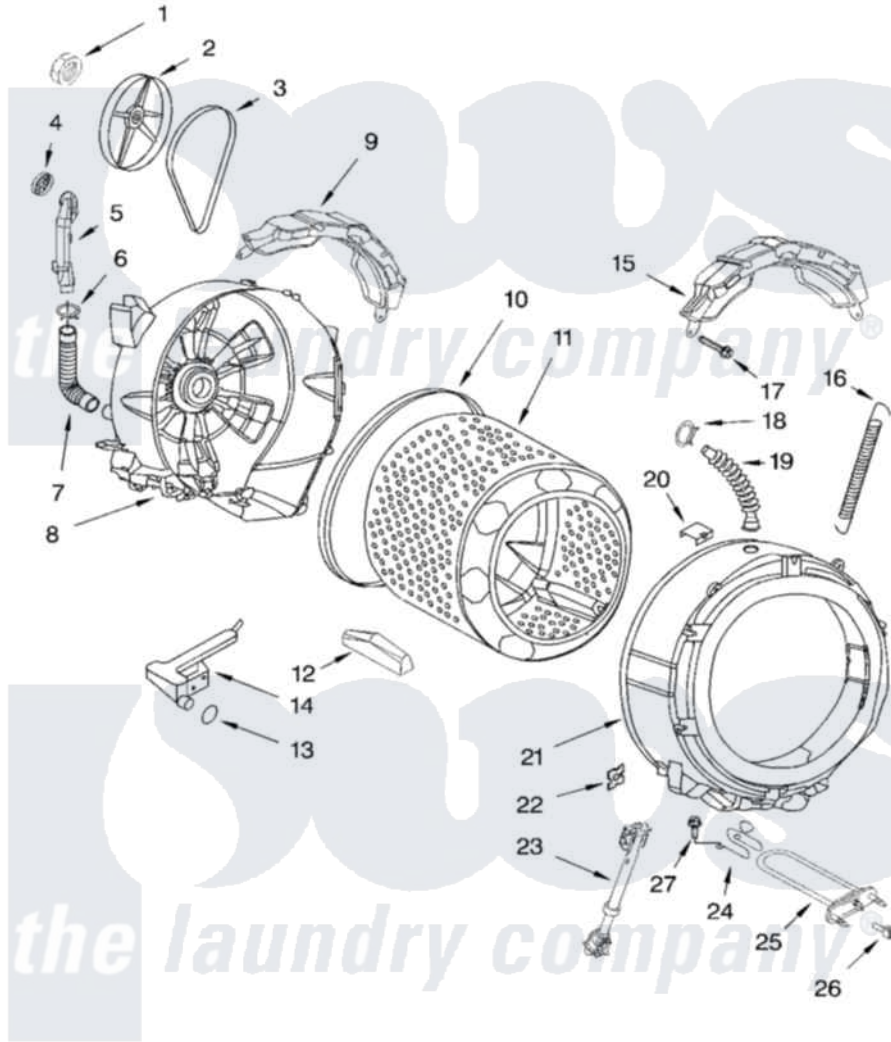

Whirlpool GHW9250MT0 05 - TUB AND BASKET PARTS

TUB AND BASKET PARTS

For Models: GHW9250MW0, GHW9250MQ0, GHW9250ML0, GHW9250MT0
(White/Platinum) (White/Blue) (Pewter) (Biscuit)

8182051

9

Whirlpool [Residential Whirlpool GHW9250MT0 Washer Parts](#) Parts Diagram 05 - TUB AND BASKET PARTS
Click on the part number to view part

Item	Original Part Number	Replaced By	Status	Part Description
1	8181672	W10283361		Nut, Pulley
2	8181671	8182650		Pulley
3	8181670	W10388414		Belt
4	8181745			Grid, Ventilation
5	8181744			Pipe, Ventilation
6	8181746	W10208156		Clamp
7	8181743			Hose, Exhaust
8	8181666	W10253866		Tub-Outer
9	8181644			Counterweight, Rear
10	8181673			Gasket, Tub
11	8181668	W10269756		Basket
12	8181669	285976		Baffle
13	8181748	W10250553		O-Ring, Air Trap
14	8181731			Airtrap
15	8181645	W10008880		Counterweight, Front
16	8181762	8182814		Spring, Suspension

17	8181647	W10182109	Screw-Kit
18	8181742	3367052	Clamp, Hose
19	8181794		Hose, Tub To Dispenser
20	8181667	8540092	Clamp, Tub
21	8181665	285981	Tub-Outer
22	8181648	8182512	Nut, Push-In
23	8181646	8182703	Shock Absorber
24	8181686	W10250558	Bracket, Heater Support
25	8181685	8182666	Element, Heating
26	8181705		Ntc
27	8181687	8182214	Screw