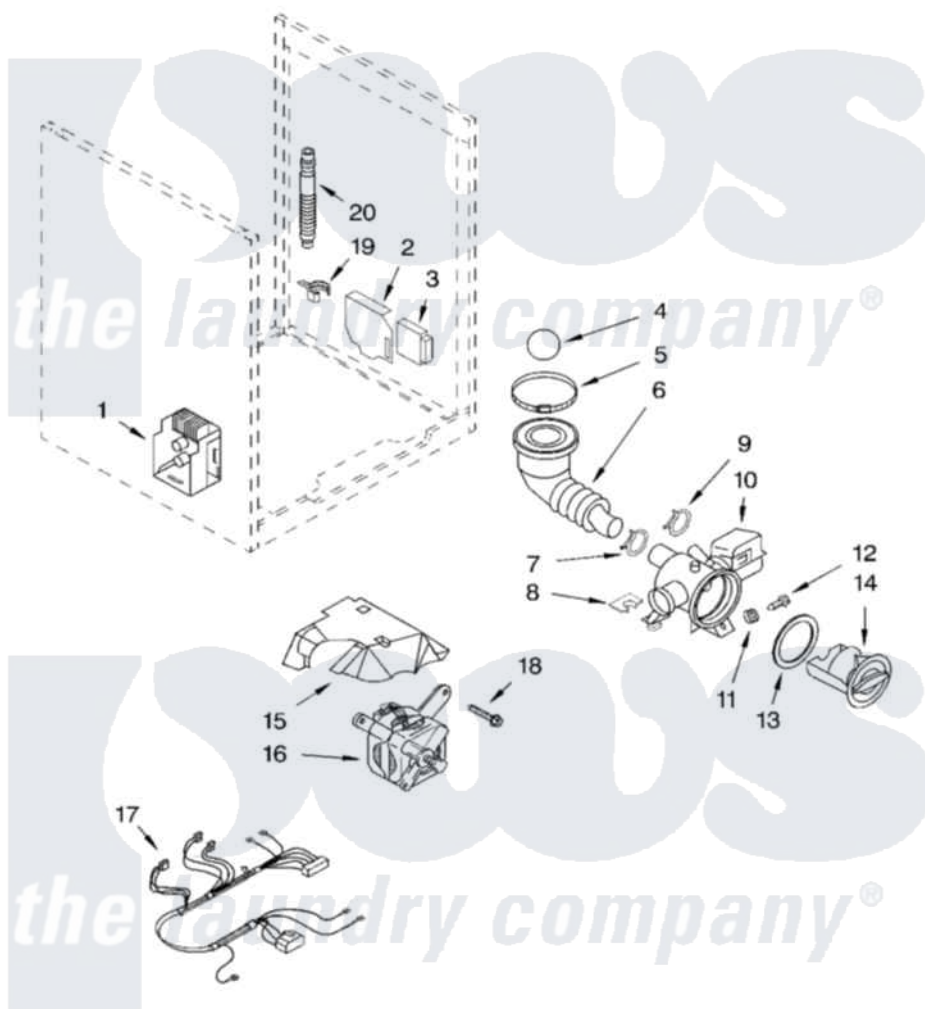

# Whirlpool GHW9250MT0 06 - PUMP AND MOTOR PARTS OPTIONAL PARTS (NOT INCLUDED)

## PUMP AND MOTOR PARTS

For Models: GHW9250MW0, GHW9250MQ0, GHW9250ML0, GHW9250MT0  
(White/Platinum) (White/Blue) (Pewter) (Biscuit)

8182051

11

Whirlpool [Residential Whirlpool GHW9250MT0 Washer Parts](#) Parts Diagram 06 - PUMP AND MOTOR PARTS  
OPTIONAL PARTS (NOT INCLUDED)  
[Click on the part number to view part](#)

Item	Original Part Number	Replaced By	Status	Part Description
1	8181693	<a href="#">8182706</a>		Control Unit
2	<a href="#">8181698</a>			Bracket, Relay
3	<a href="#">8181697</a>			Relay
4	8181733	<a href="#">W10121657</a>		Ball
5	8181734	<a href="#">696392</a>		Hose Clamp
6	<a href="#">8181732</a>			Hose, Tub To Pump
7	8181753	<a href="#">285655</a>		Clamp, Hose
8	8181786	<a href="#">280181</a>		Grommet
9	8181752	<a href="#">3367052</a>		Clamp, Hose
10	8181684	<a href="#">280187</a>		Pump-Water
11	8181787	<a href="#">280182</a>		Grommet
12	<a href="#">8181780</a>			Screw
13	<a href="#">8181736</a>			Seal, Filter Cap
14	<a href="#">8181735</a>			Cap, Filter
15	<a href="#">8181766</a>			Cover, Motor

16	8181682	<a href="#">8182793</a>	Motor, Drive
17	8181782	<a href="#">W10137867</a>	Harns-Wire
18	8181761	<a href="#">W10128585</a>	Bolt, Motor
19	8181755	<a href="#">8182209</a>	Retainer, Drain Hose
20	8181740	<a href="#">W10003250</a>	Hose, Drain-Inner
"	<a href="#">72017</a>		Paint, Touch-Up
"	<a href="#">4396174</a>		Paint, Touch-Up
"	<a href="#">4392899</a>		Paint, Touch-Up
"	<a href="#">350938</a>		Paint, Pressurized Spray B
"	<a href="#">350930</a>		Paint, Pressurized Spray B
"	<a href="#">4396175</a>		Paint, Pressurized Spray
"	<a href="#">4392901</a>		Paint, Pressurized Spray
"	<a href="#">799344</a>		Paint, Touch-Up )
"	<a href="#">4392900</a>		Paint, Bulk )
"	BLANK	Not Available	SHIPPING KIT
"	285865	<a href="#">W10289554A</a>	Bolt
"	N/A	Not Available	ACCESSORY PARTS
"	<a href="#">285863</a>		Water System Parts