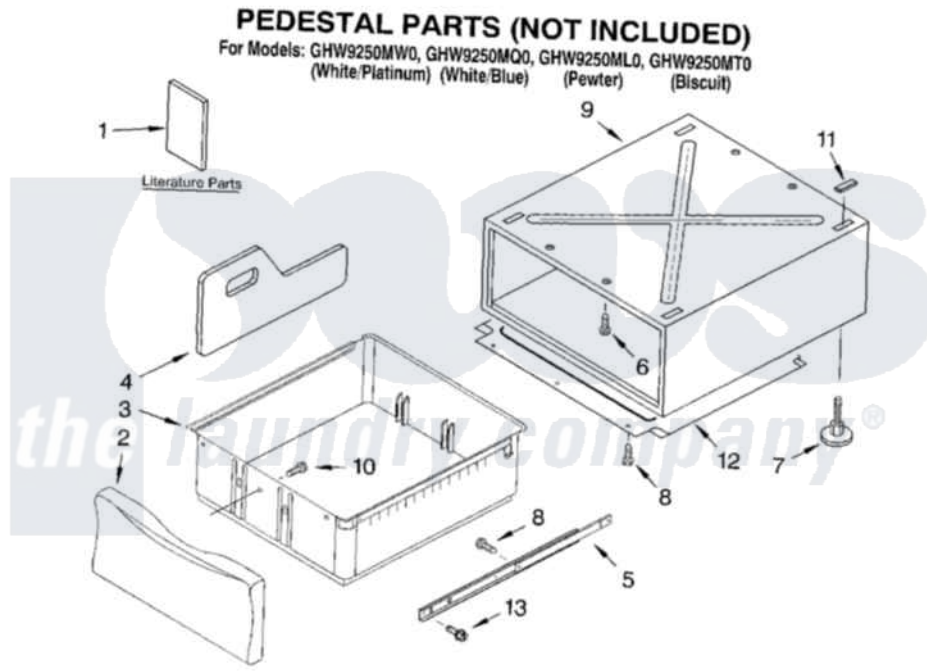

# Whirlpool GHW9250MT0 07 - PEDESTAL PARTS (NOT INCLUDED)

8182051

13

Whirlpool [Residential Whirlpool GHW9250MT0 Washer Parts](#) Parts Diagram 07 - PEDESTAL PARTS (NOT INCLUDED)  
 Click on the part number to view part

Item	Original Part Number	Replaced By	Status	Part Description
1	LIT8537141		Not Available	Literature Parts (Installation Instructions)
"	LIT8537342		Not Available	Literature Parts (Parts List)
2	8537870	<a href="#">8538014</a>		Drawer Front Assembly
"	8537871	<a href="#">8538015</a>		Drawer Front Assembly
"	8537872	<a href="#">8538016</a>		Drawer Front Assembly
"	8537908	<a href="#">8538017</a>		Drawer Front Assembly
3	<a href="#">8537883</a>			Drawer Bin
4	8537875	<a href="#">280123</a>		Divider
5	8537850	<a href="#">8578394</a>		Slide Assembly
6	<a href="#">3400111</a>			Screw, 12-14 X 5/8
7	8537852	<a href="#">8563585</a>		Leveling Foot And Nut
8	3400639	<a href="#">3388228</a>		Screw, 8-18 X 1/32
9	N/A		Not Available	Cabinet (Not Serviced)
10	<a href="#">3400842</a>			Screw, 8-18 X 1/2
11	<a href="#">8537863</a>			Pad
12	<a href="#">8537853</a>			Pan, Bottom