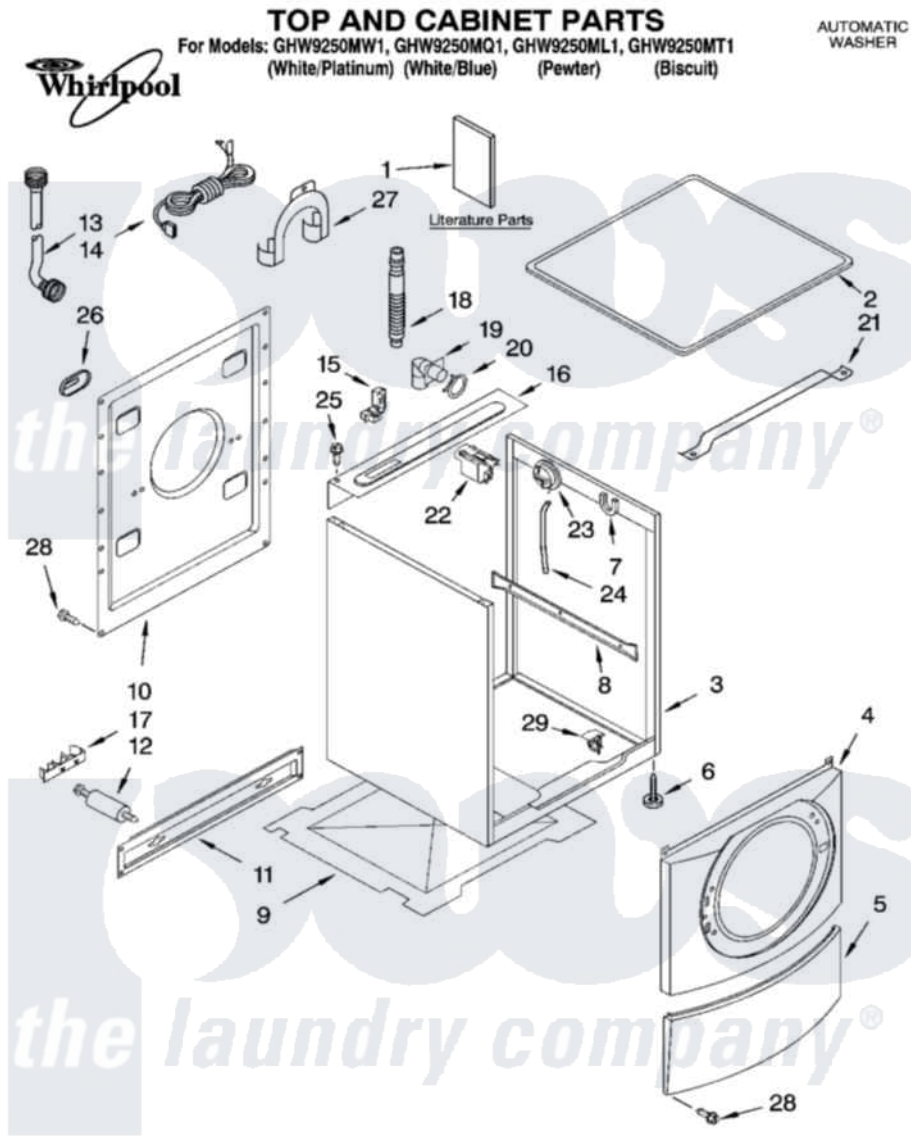

Whirlpool GHW9250MT1 01 - TOP AND CABINET PARTS

1-04 Printed In U.S.A. (awm)

1

Part No. 8180205

[Whirlpool Residential Whirlpool GHW9250MT1 Washer Parts](#) Parts Diagram 01 - TOP AND CABINET PARTS
 Click on the part number to view part

Item	Original Part Number	Replaced By	Status	Part Description
1	LIT8182192		Not Available	Literature Parts (Use & Care Guide)
"	LIT8181790		Not Available	Literature Parts (Tech Sheet)
"	LIT8182194		Not Available	Literature Parts (Energy Guide)
"	LIT8182193		Not Available	Literature Parts (DVD-Instruction)
"	LIT8182195		Not Available	Literature Parts (Dispenser Guide)
"	LIT8182196		Not Available	Literature Parts (Quick Start Guide)
2	8181641			Top
"	8182061			Top
"	8181830			Top
3	8181630	8182609		Cabinet
"	8182063			Cabinet
"	8181805			Cabinet
4	8181838			Panel, Front
"	8182060			Panel, Front

"	8182059		Panel, Front
5	8181643		Toe Panel
"	8182062		Toe Panel
"	8181809		Toe Panel
6	8181636		Foot, Leveling
7	8181763		Bracket, Spring
8	8181634		Brace, Side Panel
9	8181635		Pan, Bottom
10	8182118	8182698	Panel, Rear
11	8182117	W10003040	Brace, Transport
12	8182124	W10289554A	Bolt
"	8182125	W10289554A	Bolt
13	8181706	76314	Hose, Inlet 6 Ft. Hose With Elbow
"	8181707	76314	Hose, Inlet 6 Ft. Hose With Elbow
14	8182120	8182649	Cord, Power
15	8181690	8182635	Strain Relief
16	8182116	W10138248	Brace, Rear
17	8181749	Not Available	Clamp, Tube Transportation
18	8181737		Hose, Drain
19	8181738		Connector, Hose Outlet
20	8181752	3367052	Clamp, Hose
21	8181632		Brace, Top
22	8181683	W10326464	Filter, Interference
23	8181695		Switch, Pressure
24	8181739	W10004260	Hose, Pressure Switch
25	8181691		Screw
26	8181767	8540268	Cover, Transport
27	8181768	W10280024	U-Bend, Drain Hose
28	8181828	488729	Screw
29	8181930	W10085220	Microswitch
"	N/A	Not Available	FOLLOWING PARTS NOT ILLUSTRATED
"	8182109		Harness Channel