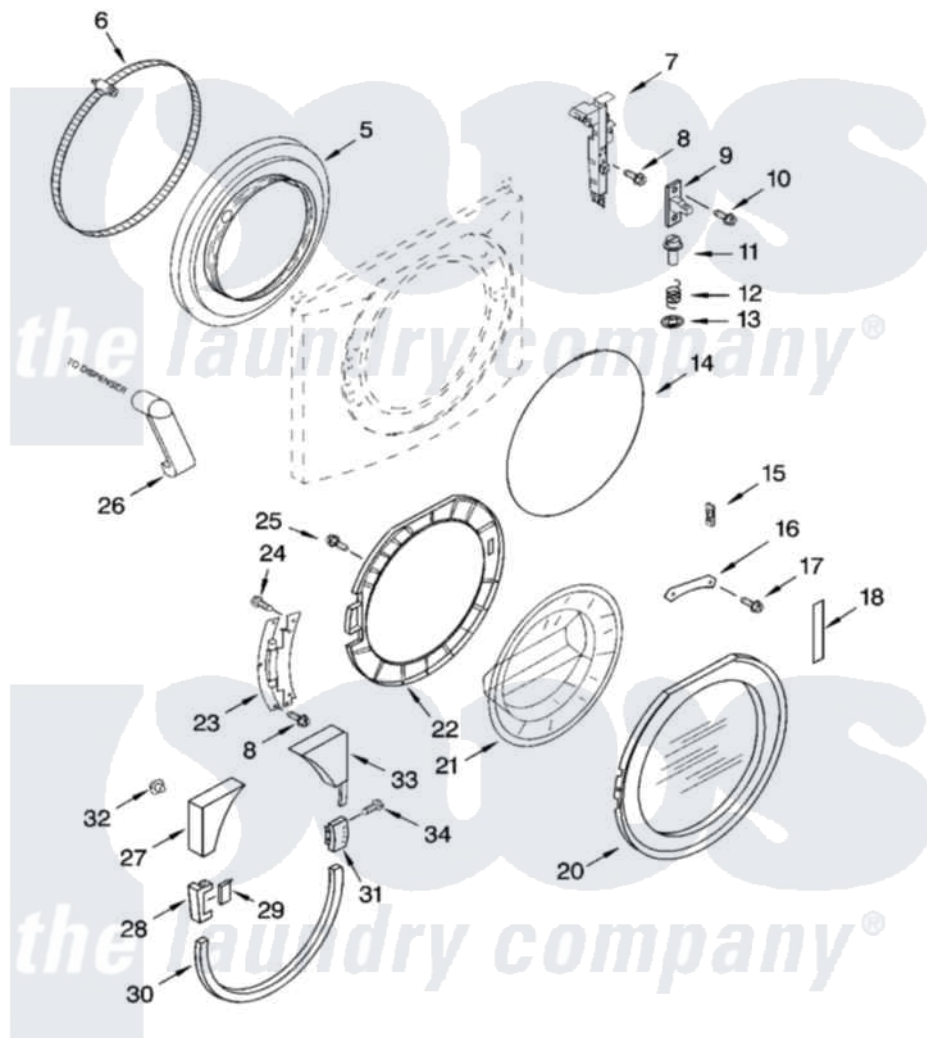

Whirlpool GHW9250MT1 02 - DOOR AND LATCH PARTS

DOOR AND LATCH PARTS

For Models: GHW9250MW1, GHW9250MQ1, GHW9250ML1, GHW9250MT1
(White/Platinum) (White/Blue) (Pewter) (Biscuit)

8180205

3

Whirlpool [Residential Whirlpool GHW9250MT1 Washer Parts](#) Parts Diagram 02 - DOOR AND LATCH PARTS
Click on the part number to view part

Item	Original Part Number	Replaced By	Status	Part Description
5	8182119			Bellow
6	8181663	8182210		Clamp, Bellow
7	8181700	8182634		Lock, Door
8	8181760	8540725		Screw
9	8181651			Hook, Door
10	8181758	8182214		Screw
11	8181652			Pin, Safety
12	8181653			Spring
13	8181654			Washer
14	8181664	8182211		Clamp, Bellow To Front Panel
15	8181659	W10128586		Clamp, Glass Support
16	8181650			Clamp, Glass
17	8181785			Screw
18	8181845			Foam, Door Handle
20	8182044	8182992		Door Frame Assembly
"	8182043	8182989		Frame

"	8182086	8182990		Frame
"	8182087		Not Available	Door Frame Asm (Biscuit)
21	8181655			Glass, Door
22	8181849	W10322338		Frame
"	8181658	W10163308		Frame
23	8181843			Hinge, Door
24	8181660			Screw
25	8181661			Screw, Actuator
26	8181718			Tube, Dispenser To Bellow
27	8181842			Trim, Upper Left
"	8181875			Trim, Upper Left
"	8182078		Not Available	Trim, Upper Left (Pewter)
"	8182079			Trim, Upper Left
28	8181841			Cover, Hinge
"	8181874			Cover, Hinge
"	8182082		Not Available	Cover, Hinge (Outer) (Pewter)
"	8182083		Not Available	Cover, Hinge (Outer) (Biscuit)
29	8181844			Cover, Hinge
"	8181876			Cover, Hinge
"	8182074			Cover, Hinge
"	8182075		Not Available	Cover, Hinge (Inner) (Biscuit)
30	8181840			Trim, Lower
"	8181873			Trim, Lower
"	8182072			Trim, Lower
"	8182073		Not Available	Trim, Lower (Biscuit)
31	8181846			Handle, Door
"	8181877			Handle, Door
"	8182080			Handle, Door
"	8182081			Handle, Door
32	8181929			Clip, Trim
33	8181839			Trim, Upper Right
"	8181872			Trim, Upper Right
"	8182076			Trim, Upper Right
"	8182077			Trim, Upper Right
34	8181759	3400805		Screw, 8-18 X 3/64