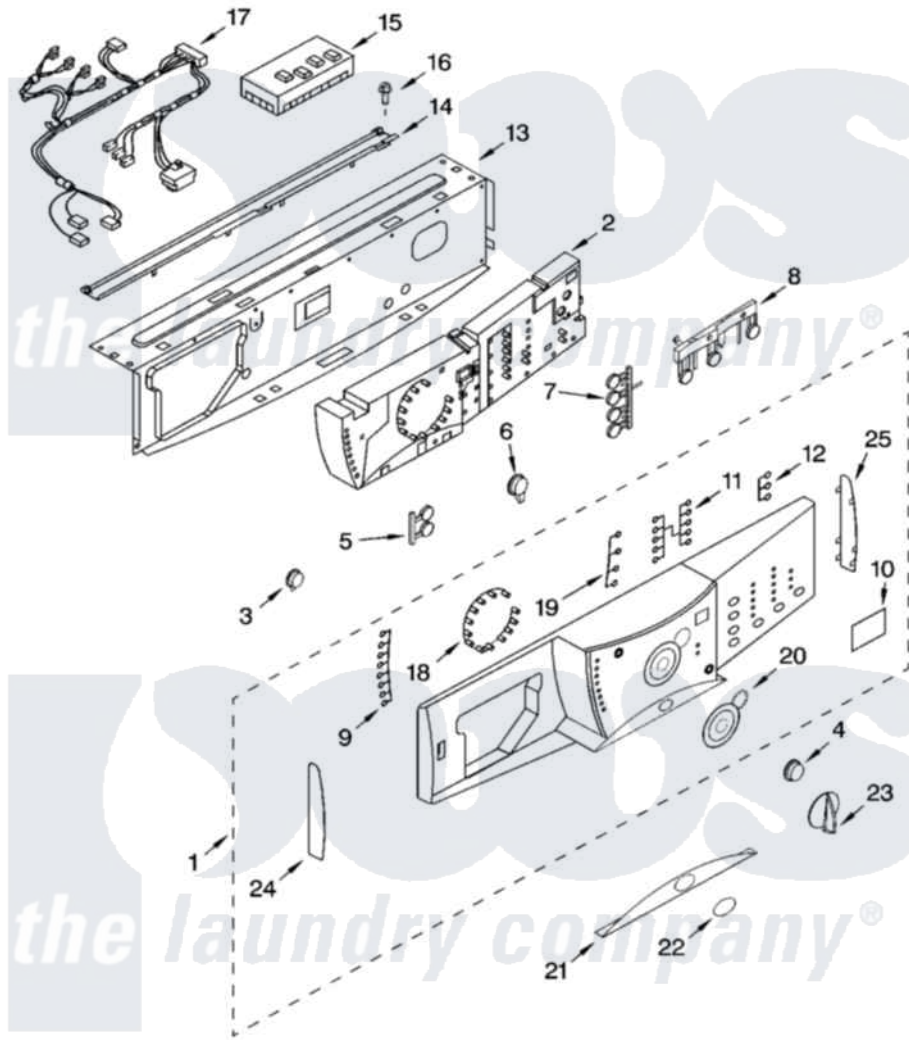

# Whirlpool GHW9250MT1 03 - CONTROL PANEL PARTS

## CONTROL PANEL PARTS

For Models: GHW9250MW1, GHW9250MQ1, GHW9250ML1, GHW9250MT1  
 (White/Platinum) (White/Blue) (Pewter) (Biscuit)

8180205

5

Whirlpool [Residential Whirlpool GHW9250MT1 Washer Parts](#) Parts Diagram 03 - CONTROL PANEL PARTS  
 Click on the part number to view part

Item	Original Part Number	Replaced By	Status	Part Description
1	8182088		Not Available	Panel, Control (Platinum)
"	<a href="#">8182089</a>			Panel, Control
"	<a href="#">8182090</a>			Panel, Control
"	<a href="#">8182091</a>			Panel, Control
2	<a href="#">8182056</a>			User Interface
3	<a href="#">8181860</a>			Button, Power
4	<a href="#">8181861</a>			Button, Start
5	<a href="#">8181863</a>			Button Set, Soil Level
"	<a href="#">8181882</a>			Button Set, Soil Level
"	<a href="#">8182052</a>			Button Set, Soil Level
"	<a href="#">8182053</a>			Button Set, Soil Level
6	<a href="#">8181862</a>			Button, Pause/Cancel
7	<a href="#">8181864</a>			Button Set, Options
"	<a href="#">8181883</a>			Button Set, Options
"	<a href="#">8182068</a>			Button Set, Options
"	<a href="#">8182069</a>			Button Set, Options