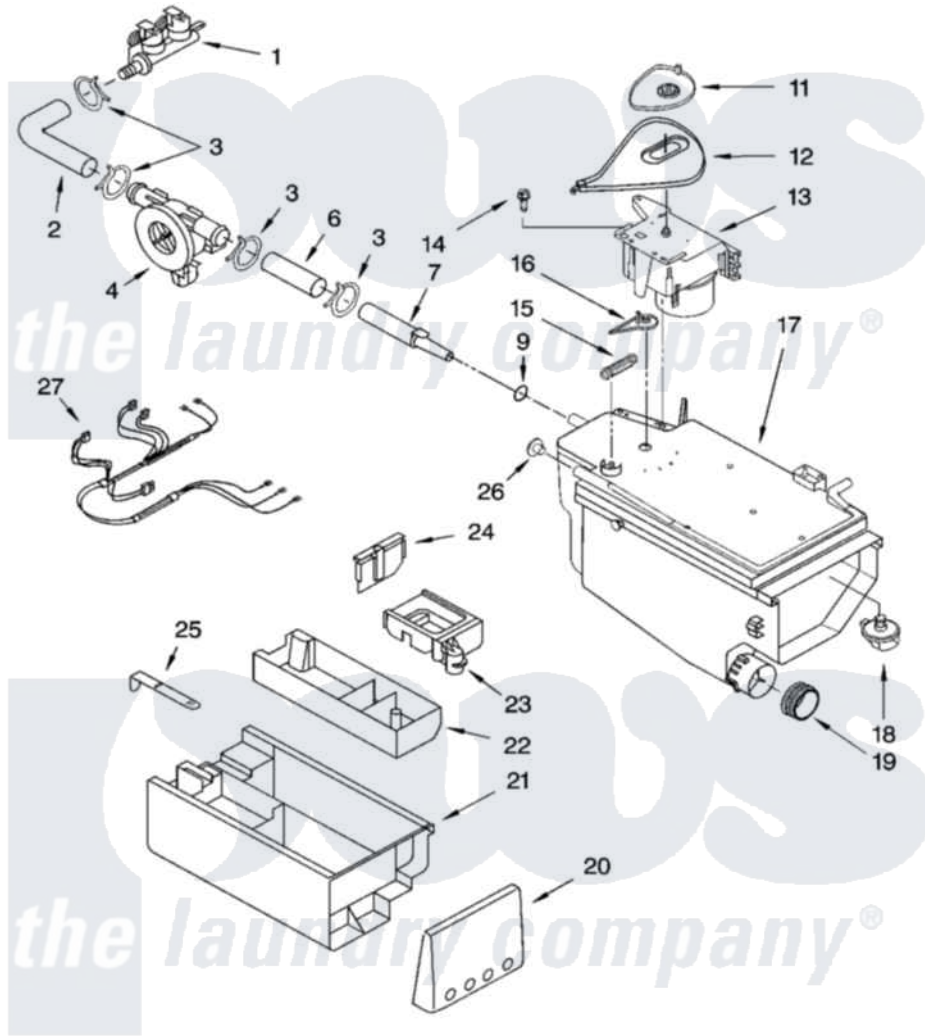

# Whirlpool GHW9250MT1 04 - DISPENSER PARTS

## DISPENSER PARTS

For Models: GHW9250MW1, GHW9250MQ1, GHW9250ML1, GHW9250MT1  
 (White/Platinum) (White/Blue) (Pewter) (Biscuit)

8180205

7

Whirlpool [Residential Whirlpool GHW9250MT1 Washer Parts](#) Parts Diagram 04 - DISPENSER PARTS  
 Click on the part number to view part

Item	Original Part Number	Replaced By	Status	Part Description
1	<a href="#">8181694</a>			Valve, Inlet
2	<a href="#">8181710</a>			Hose, Inlet Valve To Vent Pipe
3	8181751	<a href="#">489503</a>		Clamp
4	8181696	<a href="#">W10110225</a>		Flowmeter
6	<a href="#">8181708</a>			Hose, Flowmeter
7	<a href="#">8181713</a>			Nozzle, Inlet
9	8181714	<a href="#">280196</a>		Ring-O
11	<a href="#">8181726</a>			Cam, Actuator
12	<a href="#">8181725</a>			Lever, Water Distribution
13	<a href="#">8181723</a>			Actuator
14	8181759	<a href="#">3400805</a>		Screw, 8-18 X 3/64
15	<a href="#">8181727</a>			Spring, Lever
16	<a href="#">8181724</a>			Connection, Lever
17	8182122	<a href="#">280198</a>		Dispenser
18	<a href="#">8181712</a>			Nozzle, Distribution
19	<a href="#">8181747</a>			Seal

20	<a href="#">8181854</a>		Handle, Drawer
"	8181880	Not Available	Handle, Drawer (Blue)
"	<a href="#">8182070</a>		Handle, Drawer
"	<a href="#">8182071</a>		Handle, Drawer
21	<a href="#">8181720</a>		Drawer, Detergent
22	<a href="#">8181722</a>		Container, Detergent
23	8181729	<a href="#">8182665</a>	Siphon, Bleach/Softener
24	<a href="#">8181730</a>		Separator
25	<a href="#">8181721</a>		Hook, Drawer
26	<a href="#">8182123</a>		Led, Pcb
27	<a href="#">8181781</a>		Harness, Wiring