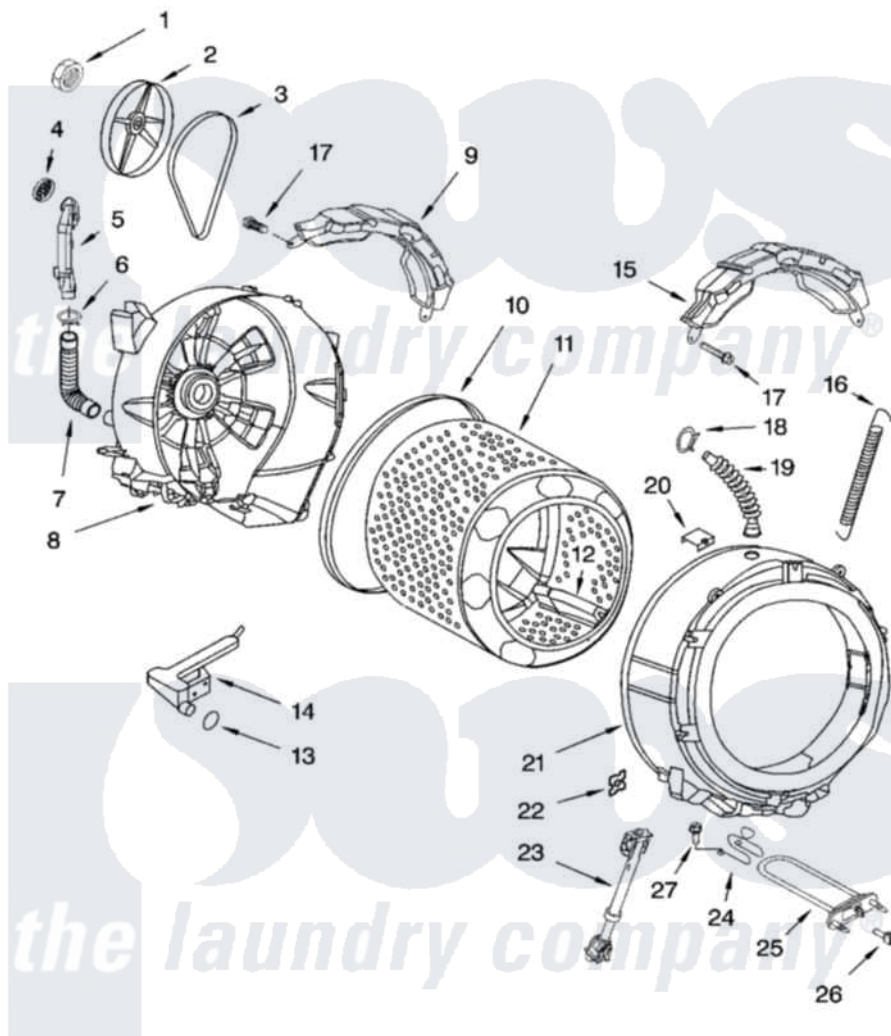

# Whirlpool GHW9250MT1 05 - TUB AND BASKET PARTS

## TUB AND BASKET PARTS

For Models: GHW9250MW1, GHW9250MQ1, GHW9250ML1, GHW9250MT1  
(White/Platinum) (White/Blue) (Pewter) (Biscuit)

8180205

9

Whirlpool Residential Whirlpool GHW9250MT1 Washer Parts Parts Diagram 05 - TUB AND BASKET PARTS  
Click on the part number to view part

Item	Original Part Number	Replaced By	Status	Part Description
1	8181672	<a href="#">W10283361</a>		Nut, Pulley
2	8181671	<a href="#">8182650</a>		Pulley
3	8181670	<a href="#">W10388414</a>		Belt
4	<a href="#">8181745</a>			Grid, Ventilation
5	<a href="#">8181744</a>			Pipe, Ventilation
6	8181746	<a href="#">W10208156</a>		Clamp
7	<a href="#">8181743</a>			Hose, Exhaust
8	8181666	<a href="#">W10253866</a>		Tub-Outer
9	<a href="#">8181644</a>			Counterweight, Rear
10	<a href="#">8181673</a>			Gasket, Tub
11	8181668	<a href="#">W10269756</a>		Basket
12	8181669	<a href="#">285976</a>		Baffle
13	8181748	<a href="#">W10250553</a>		O-Ring, Air Trap
14	<a href="#">8181731</a>			Airtrap
15	8181645	<a href="#">W10008880</a>		Counterweight, Front
16	8181762	<a href="#">8182814</a>		Spring, Suspension

17	8181647	<a href="#">W10182109</a>	Screw-Kit
18	8181742	<a href="#">3367052</a>	Clamp, Hose
19	<a href="#">8181794</a>		Hose, Tub To Dispenser
20	8181667	<a href="#">8540092</a>	Clamp, Tub
21	8181665	<a href="#">285981</a>	Tub-Outer
22	8181648	<a href="#">8182512</a>	Nut, Push-In
23	8181646	<a href="#">8182703</a>	Shock Absorber
24	8181686	<a href="#">W10250558</a>	Bracket, Heater Support
25	8181685	<a href="#">8182666</a>	Element, Heating
26	<a href="#">8181705</a>		Ntc
27	8181687	<a href="#">8182214</a>	Screw
"	N/A	Not Available	FOLLOWING PARTS NOT ILLUSTRATED
"	8182126	<a href="#">3196427</a>	Screw