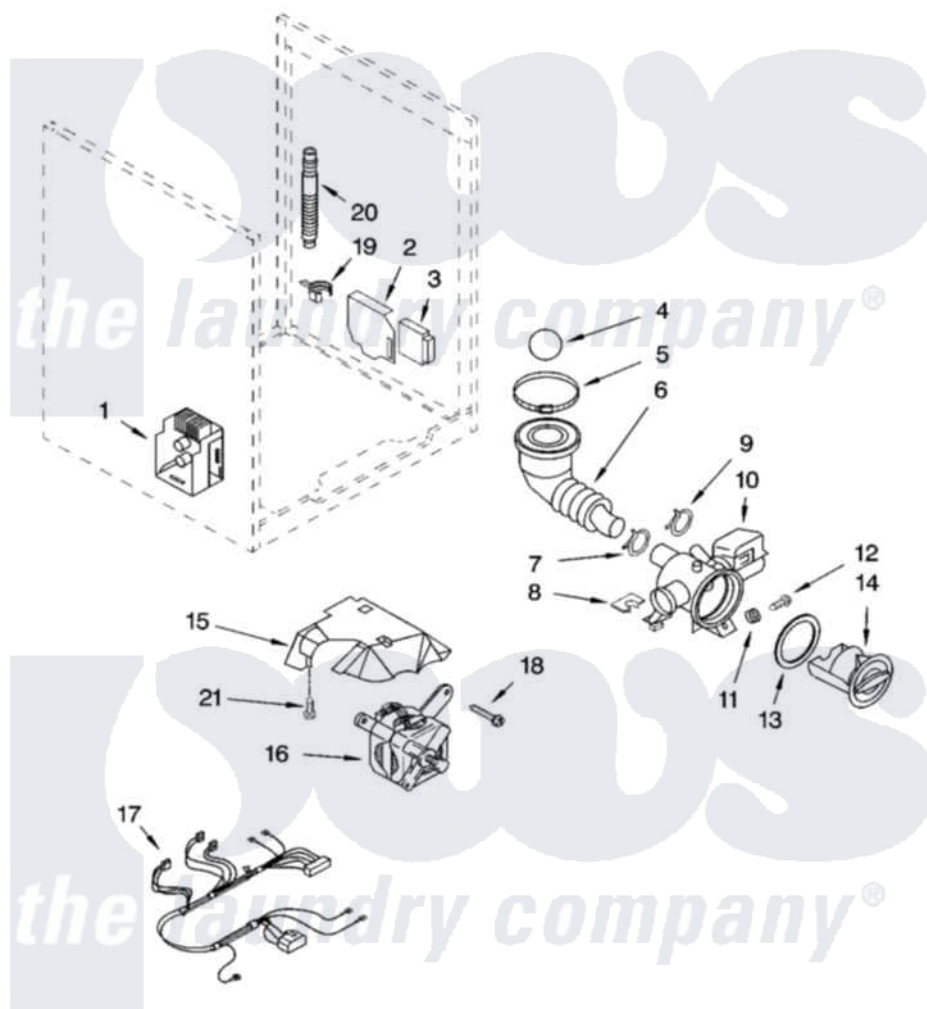

Whirlpool GHW9250MT1 06 - PUMP AND MOTOR PARTS OPTIONAL PARTS (NOT INCLUDED)

PUMP AND MOTOR PARTS

For Models: GHW9250MW1, GHW9250MQ1, GHW9250ML1, GHW9250MT1
(White/Platinum) (White/Blue) (Pewter) (Biscuit)

8180205

11

Whirlpool [Residential Whirlpool GHW9250MT1 Washer Parts](#) Parts Diagram 06 - PUMP AND MOTOR PARTS
OPTIONAL PARTS (NOT INCLUDED)
[Click on the part number to view part](#)

Item	Original Part Number	Replaced By	Status	Part Description
1	8181693	8182706		Control Unit
2	8181698			Bracket, Relay
3	8181697			Relay
4	8181733	W10121657		Ball
5	8181734	696392		Hose Clamp
6	8181732			Hose, Tub To Pump
7	8181753	285655		Clamp, Hose
8	8181786	280181		Grommet
9	8181752	3367052		Clamp, Hose
10	8181684	280187		Pump-Water
11	8181787	280182		Grommet
12	8181780			Screw
13	8181736			Seal, Filter Cap
14	8181735			Cap, Filter
15	8181766			Cover, Motor

16	8181682	8182793	Motor, Drive
17	8181782	W10137867	Harns-Wire
18	8181761	W10128585	Bolt, Motor
19	8181755	8182209	Retainer, Drain Hose
20	8181740	W10003250	Hose, Drain-Inner
21	8181757	3186940	Screw
"	72017		Paint, Touch-Up
"	4396174		Paint, Touch-Up
"	4392899		Paint, Touch-Up
"	350938		Paint, Pressurized Spray B
"	350930		Paint, Pressurized Spray B
"	4396175		Paint, Pressurized Spray
"	4392901		Paint, Pressurized Spray
"	799344		Paint, Touch-Up)
"	4392900		Paint, Bulk)
"	N/A	Not Available	ACCESSORY PARTS
"	285863		Water System Parts