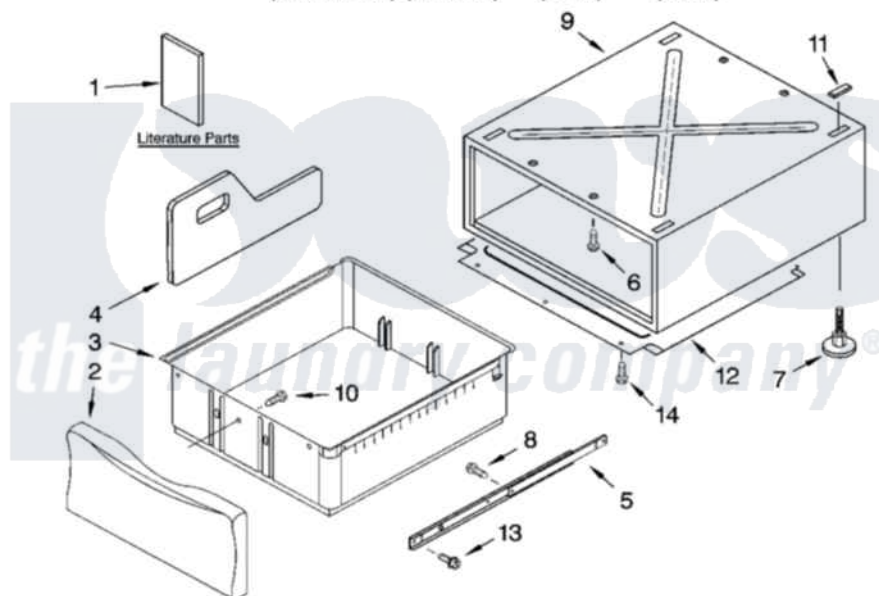

Whirlpool GHW9250MT1 07 - PEDESTAL PARTS (NOT INCLUDED)

PEDESTAL PARTS (NOT INCLUDED)

For Models: GHW9250MW1, GHW9250MQ1, GHW9250ML1, GHW9250MT1
 (White/Platinum) (White/Blue) (Pewter) (Biscuit)

8180205

13

Whirlpool [Residential Whirlpool GHW9250MT1 Washer Parts](#) Parts Diagram 07 - PEDESTAL PARTS (NOT INCLUDED)

[Click on the part number to view part](#)

Item	Original Part Number	Replaced By	Status	Part Description
"	BLANK		Not Available	PED2700A
1	LIT8537141		Not Available	Literature Parts (Installation Instructions)
"	LIT8537342		Not Available	Literature Parts (Parts List)
2	8537870	8538014		Drawer Front Assembly
"	8537871	8538015		Drawer Front Assembly
"	8537872	8538016		Drawer Front Assembly
"	8537908	8538017		Drawer Front Assembly
"	8537931	8538018		Drawer Front Assembly
"	BLANK		Not Available	LAB2700ML
"	8537934			Drawer Bin
"	BLANK		Not Available	LAB2700ML
"	8537935	285974		Divider
5	8537850	8578394		Slide Assembly
6	3400111			Screw, 12-14 X 5/8
7	8537852	8563585		Leveling Foot And Nut
8	3400639	3388228		Screw, 8-18 X 1/32

9	N/A	Not Available	Cabinet (Not Serviced)
10	3400842		Screw, 8-18 X 1/2
11	8537863		Pad
12	8537853		Pan, Bottom
13	9740848		Screw, Mixing Valve Mounting
14	90767		Screw, 8A X 3/8 HeX Washer Head Tapping