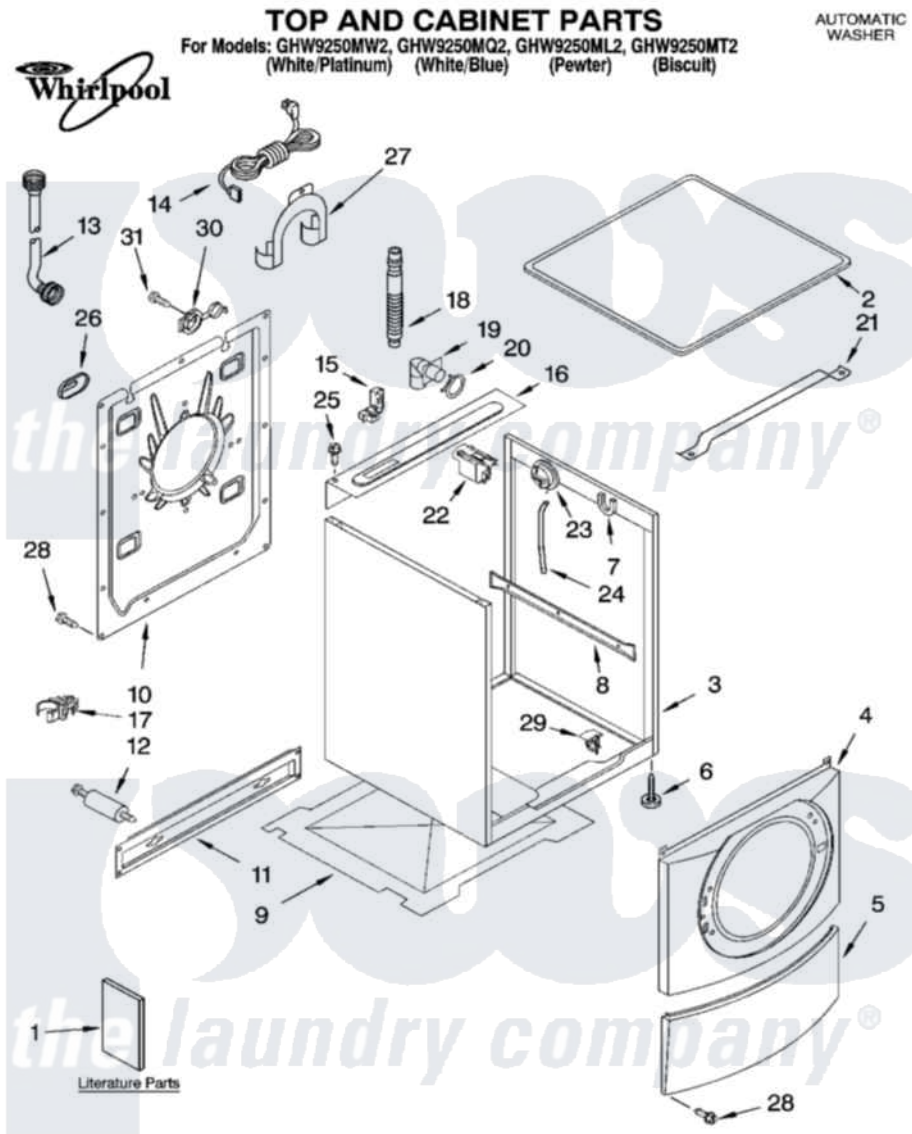

Whirlpool GHW9250MT2 01 - TOP AND CABINET PARTS

4-04 Printed in U.S.A. (awm)

1

Part No. 8180305

Whirlpool Residential Whirlpool GHW9250MT2 Washer Parts Parts Diagram 01 - TOP AND CABINET PARTS
 Click on the part number to view part

Item	Original Part Number	Replaced By	Status	Part Description
1	LIT8182192		Not Available	Literature Parts (Use & Care Guide)
"	LIT8182208		Not Available	Literature Parts (Tech Sheet)
"	LIT8182194		Not Available	Literature Parts (Energy Guide)
"	LIT8182193		Not Available	Literature Parts (DVD-Instruction)
"	LIT8182195		Not Available	Literature Parts (Dispenser Guide)
"	LIT8182196		Not Available	Literature Parts (Quick Start Guide)
2	8181641			Top
"	8182061			Top
"	8181830			Top
3	8181630	8182609		Cabinet
"	8182063			Cabinet
"	8181805			Cabinet
4	8181838			Panel, Front
"	8182060			Panel, Front

"	8182059		Panel, Front
5	8181643		Toe Panel
"	8182062		Toe Panel
"	8181809		Toe Panel
6	8181636		Foot, Leveling
7	8181763		Bracket, Spring
8	8181634		Brace, Side Panel
9	8181635		Pan, Bottom
10	8182118	8182698	Panel, Rear
11	8182117	W10003040	Brace, Transport
12	8182124	W10289554A	Bolt
"	8182125	W10289554A	Bolt
13	8181706	76314	Hose, Inlet 6 Ft. Hose With Elbow
"	8181707	76314	Hose, Inlet 6 Ft. Hose With Elbow
14	8182120	8182649	Cord, Power
15	8181690	8182635	Strain Relief
16	8182116	W10138248	Brace, Rear
17	8181749	Not Available	Clamp, Tube Transportation
18	8181737		Hose, Drain
19	8181738		Connector, Hose Outlet
20	8181752	3367052	Clamp, Hose
21	8181632		Brace, Top
22	8181683	W10326464	Filter, Interference
23	8181695		Switch, Pressure
24	8181739	W10004260	Hose, Pressure Switch
25	8181691		Screw
26	8182216		Cover, Transport
27	8181768	W10280024	U-Bend, Drain Hose
28	8181828	488729	Screw
29	8181930	W10085220	Microswitch
30	8182200	8182699	Grommet, Cord Support
31	8182201		Screw, 3 X 8 mm
"	N/A	Not Available	FOLLOWING PARTS NOT ILLUSTRATED
"	8182109		Harness Channel