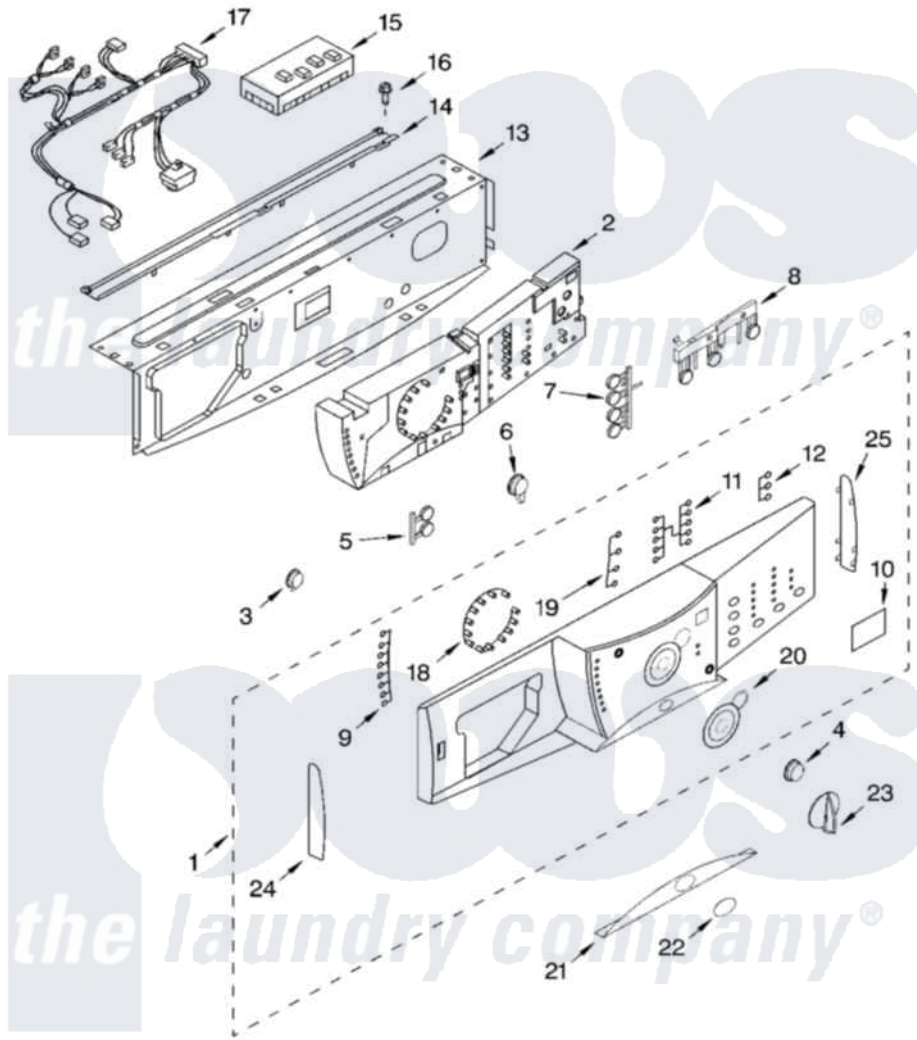

# Whirlpool GHW9250MW0 03 - CONTROL PANEL PARTS

## CONTROL PANEL PARTS

For Models: GHW9250MW0, GHW9250MQ0, GHW9250ML0, GHW9250MT0  
 (White/Platinum) (White/Blue) (Pewter) (Biscuit)

8182051

5

Whirlpool Residential Whirlpool GHW9250MW0 Washer Parts Parts Diagram 03 - CONTROL PANEL PARTS  
 Click on the part number to view part