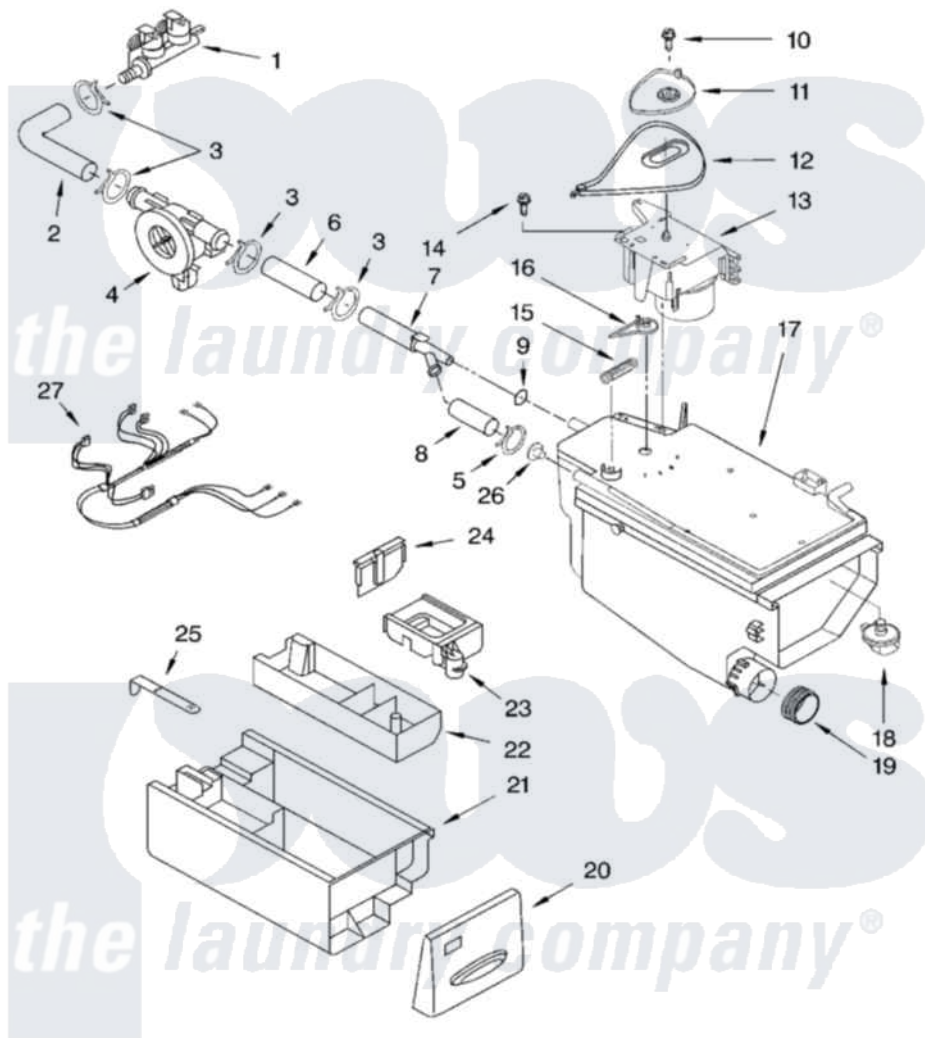

Whirlpool GHW9250MW0 04 - DISPENSER PARTS

DISPENSER PARTS

For Models: GHW9250MW0, GHW9250MQ0, GHW9250ML0, GHW9250MT0
(White/Platinum) (White/Blue) (Pewter) (Biscuit)

8182051

7

Whirlpool [Residential Whirlpool GHW9250MW0 Washer Parts](#) Parts Diagram 04 - DISPENSER PARTS
Click on the part number to view part

Item	Original Part Number	Replaced By	Status	Part Description
1	8181694			Valve, Inlet
2	8181710			Hose, Inlet Valve To Vent Pipe
3	8181751	489503		Clamp
4	8181696	W10110225		Flowmeter
5	8181754	489503		Clamp
6	8181708			Hose, Flowmeter
7	8181713			Nozzle, Inlet
8	8181709			Hose, Dispenser
9	8181714	280196		Ring-O
10	8181728			Screw
11	8181726			Cam, Actuator
12	8181725			Lever, Water Distribution
13	8181723			Actuator
14	8181759	3400805		Screw, 8-18 X 3/64
15	8181727			Spring, Lever
16	8181724			Connection, Lever

17	8181719	8182704	Dispenser
18	8181712		Nozzle, Distribution
19	8181747		Seal
20	8181854		Handle, Drawer
"	8181880	Not Available	Handle, Drawer (Blue)
"	8182070		Handle, Drawer
"	8182071		Handle, Drawer
21	8181720		Drawer, Detergent
22	8181722		Container, Detergent
23	8181729	8182665	Siphon, Bleach/Softener
24	8181730		Separator
25	8181721		Hook, Drawer
26	8181715		Nozzle, Window Rinse
27	8181781		Harness, Wiring