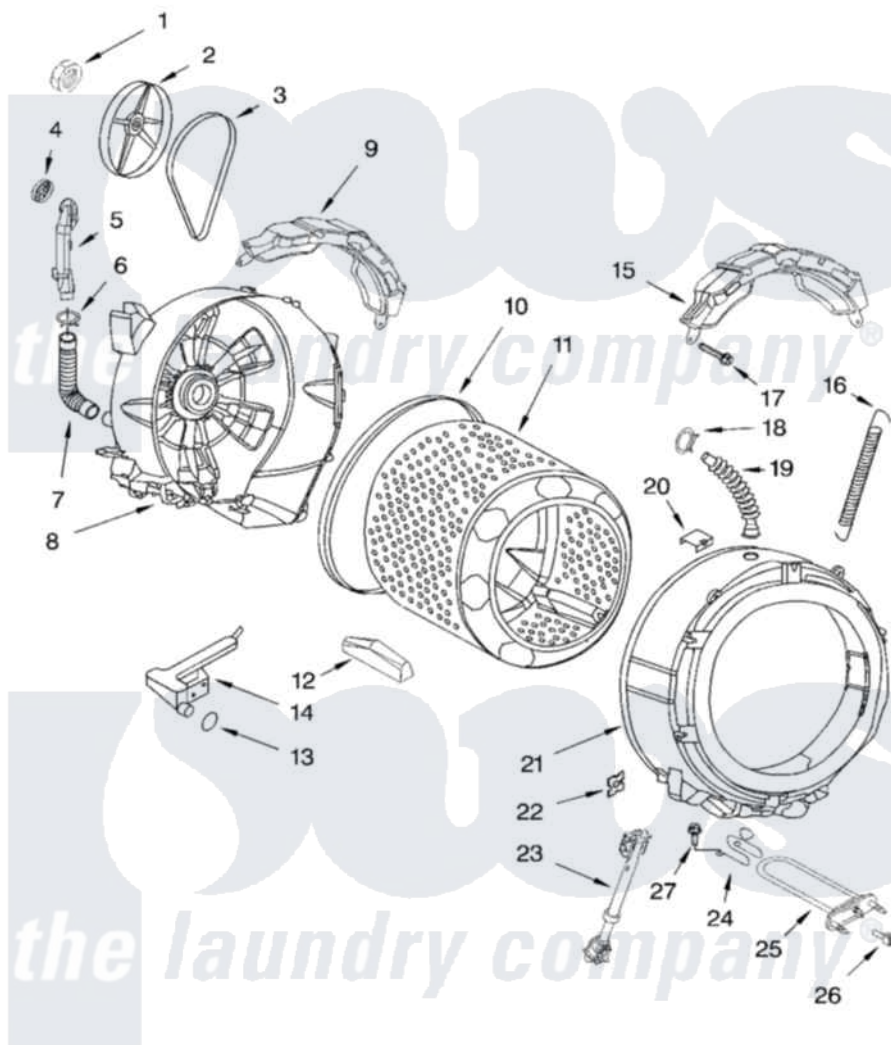

Whirlpool GHW9250MW0 05 - TUB AND BASKET PARTS

TUB AND BASKET PARTS

For Models: GHW9250MW0, GHW9250MQ0, GHW9250ML0, GHW9250MT0
(White/Platinum) (White/Blue) (Pewter) (Biscuit)

8182051

9

Whirlpool [Residential Whirlpool GHW9250MW0 Washer Parts](#) Parts Diagram 05 - TUB AND BASKET PARTS

[Click on the part number to view part](#)

Item	Original Part Number	Replaced By	Status	Part Description
1	8181672	W10283361		Nut, Pulley
2	8181671	8182650		Pulley
3	8181670	W10388414		Belt
4	8181745			Grid, Ventilation
5	8181744			Pipe, Ventilation
6	8181746	W10208156		Clamp
7	8181743			Hose, Exhaust
8	8181666	W10253866		Tub-Outer
9	8181644			Counterweight, Rear
10	8181673			Gasket, Tub
11	8181668	W10269756		Basket
12	8181669	285976		Baffle
13	8181748	W10250553		O-Ring, Air Trap
14	8181731			Airtrap
15	8181645	W10008880		Counterweight, Front
16	8181762	8182814		Spring, Suspension

17	8181647	W10182109	Screw-Kit
18	8181742	3367052	Clamp, Hose
19	8181794		Hose, Tub To Dispenser
20	8181667	8540092	Clamp, Tub
21	8181665	285981	Tub-Outer
22	8181648	8182512	Nut, Push-In
23	8181646	8182703	Shock Absorber
24	8181686	W10250558	Bracket, Heater Support
25	8181685	8182666	Element, Heating
26	8181705		Ntc
27	8181687	8182214	Screw