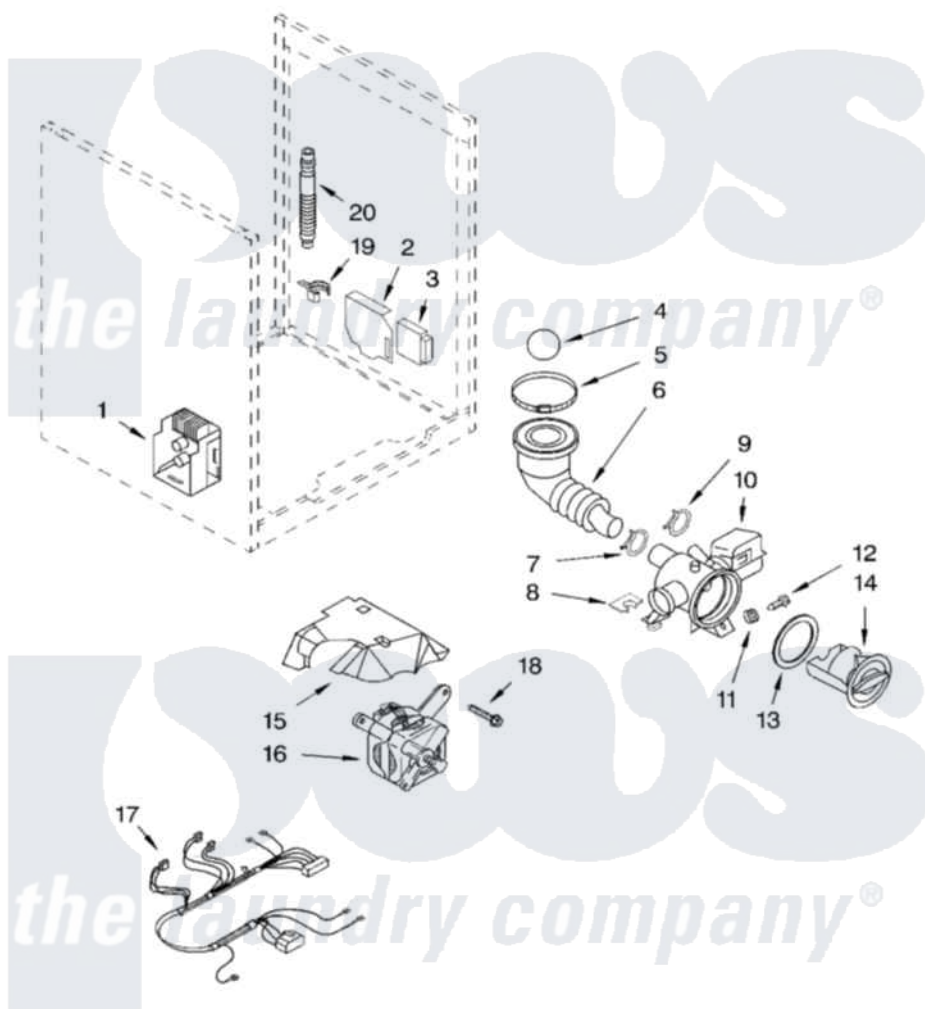

Whirlpool GHW9250MW0 06 - PUMP AND MOTOR PARTS OPTIONAL PARTS (NOT INCLUDED)

PUMP AND MOTOR PARTS

For Models: GHW9250MW0, GHW9250MQ0, GHW9250ML0, GHW9250MT0
(White/Platinum) (White/Blue) (Pewter) (Biscuit)

8182051

11

Whirlpool [Residential Whirlpool GHW9250MW0 Washer Parts](#) Parts Diagram 06 - PUMP AND MOTOR PARTS
OPTIONAL PARTS (NOT INCLUDED)
[Click on the part number to view part](#)

Item	Original Part Number	Replaced By	Status	Part Description
1	8181693	8182706		Control Unit
2	8181698			Bracket, Relay
3	8181697			Relay
4	8181733	W10121657		Ball
5	8181734	696392		Hose Clamp
6	8181732			Hose, Tub To Pump
7	8181753	285655		Clamp, Hose
8	8181786	280181		Grommet
9	8181752	3367052		Clamp, Hose
10	8181684	280187		Pump-Water
11	8181787	280182		Grommet
12	8181780			Screw
13	8181736			Seal, Filter Cap
14	8181735			Cap, Filter
15	8181766			Cover, Motor

16	8181682	8182793	Motor, Drive
17	8181782	W10137867	Harns-Wire
18	8181761	W10128585	Bolt, Motor
19	8181755	8182209	Retainer, Drain Hose
20	8181740	W10003250	Hose, Drain-Inner
"	72017		Paint, Touch-Up
"	4396174		Paint, Touch-Up
"	4392899		Paint, Touch-Up
"	350938		Paint, Pressurized Spray B
"	350930		Paint, Pressurized Spray B
"	4396175		Paint, Pressurized Spray
"	4392901		Paint, Pressurized Spray
"	799344		Paint, Touch-Up)
"	4392900		Paint, Bulk)
"	BLANK	Not Available	SHIPPING KIT
"	285865	W10289554A	Bolt
"	N/A	Not Available	ACCESSORY PARTS
"	285863		Water System Parts