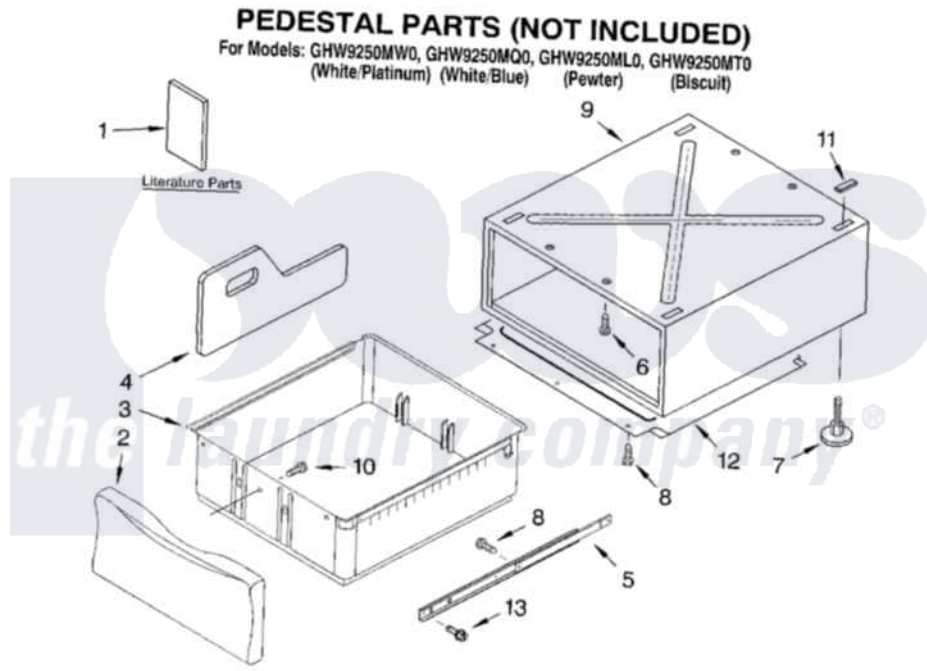

Whirlpool GHW9250MW0 07 - PEDESTAL PARTS (NOT INCLUDED)

8182051

13

Whirlpool [Residential Whirlpool GHW9250MW0 Washer Parts](#) Parts Diagram 07 - PEDESTAL PARTS (NOT INCLUDED)
 Click on the part number to view part

Item	Original Part Number	Replaced By	Status	Part Description
1	LIT8537141		Not Available	Literature Parts (Installation Instructions)
"	LIT8537342		Not Available	Literature Parts (Parts List)
2	8537870	8538014		Drawer Front Assembly
"	8537871	8538015		Drawer Front Assembly
"	8537872	8538016		Drawer Front Assembly
"	8537908	8538017		Drawer Front Assembly
3	8537883			Drawer Bin
4	8537875	280123		Divider
5	8537850	8578394		Slide Assembly
6	3400111			Screw, 12-14 X 5/8
7	8537852	8563585		Leveling Foot And Nut
8	3400639	3388228		Screw, 8-18 X 1/32
9	N/A		Not Available	Cabinet (Not Serviced)
10	3400842			Screw, 8-18 X 1/2
11	8537863			Pad
12	8537853			Pan, Bottom