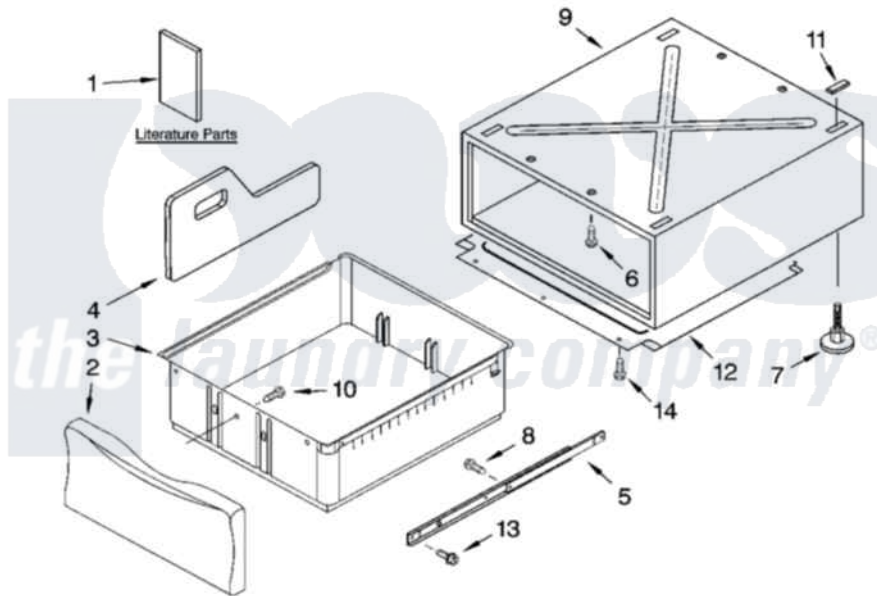

# Whirlpool GHW9250MW1 07 - PEDESTAL PARTS (NOT INCLUDED)

## PEDESTAL PARTS (NOT INCLUDED)

For Models: GHW9250MW1, GHW9250MQ1, GHW9250ML1, GHW9250MT1  
 (White/Platinum) (White/Blue) (Pewter) (Biscuit)

8180205

13

Whirlpool [Residential Whirlpool GHW9250MW1 Washer Parts](#) Parts Diagram 07 - PEDESTAL PARTS (NOT INCLUDED)  
 Click on the part number to view part

Item	Original Part Number	Replaced By	Status	Part Description
"	BLANK		Not Available	PED2700A
1	LIT8537141		Not Available	Literature Parts (Installation Instructions)
"	LIT8537342		Not Available	Literature Parts (Parts List)
2	8537870	<a href="#">8538014</a>		Drawer Front Assembly
"	8537871	<a href="#">8538015</a>		Drawer Front Assembly
"	8537872	<a href="#">8538016</a>		Drawer Front Assembly
"	8537908	<a href="#">8538017</a>		Drawer Front Assembly
"	8537931	<a href="#">8538018</a>		Drawer Front Assembly
"	BLANK		Not Available	LAB2700ML
"	<a href="#">8537934</a>			Drawer Bin
"	BLANK		Not Available	LAB2700ML
"	8537935	<a href="#">285974</a>		Divider
5	8537850	<a href="#">8578394</a>		Slide Assembly
6	<a href="#">3400111</a>			Screw, 12-14 X 5/8
7	8537852	<a href="#">8563585</a>		Leveling Foot And Nut
8	3400639	<a href="#">3388228</a>		Screw, 8-18 X 1/32