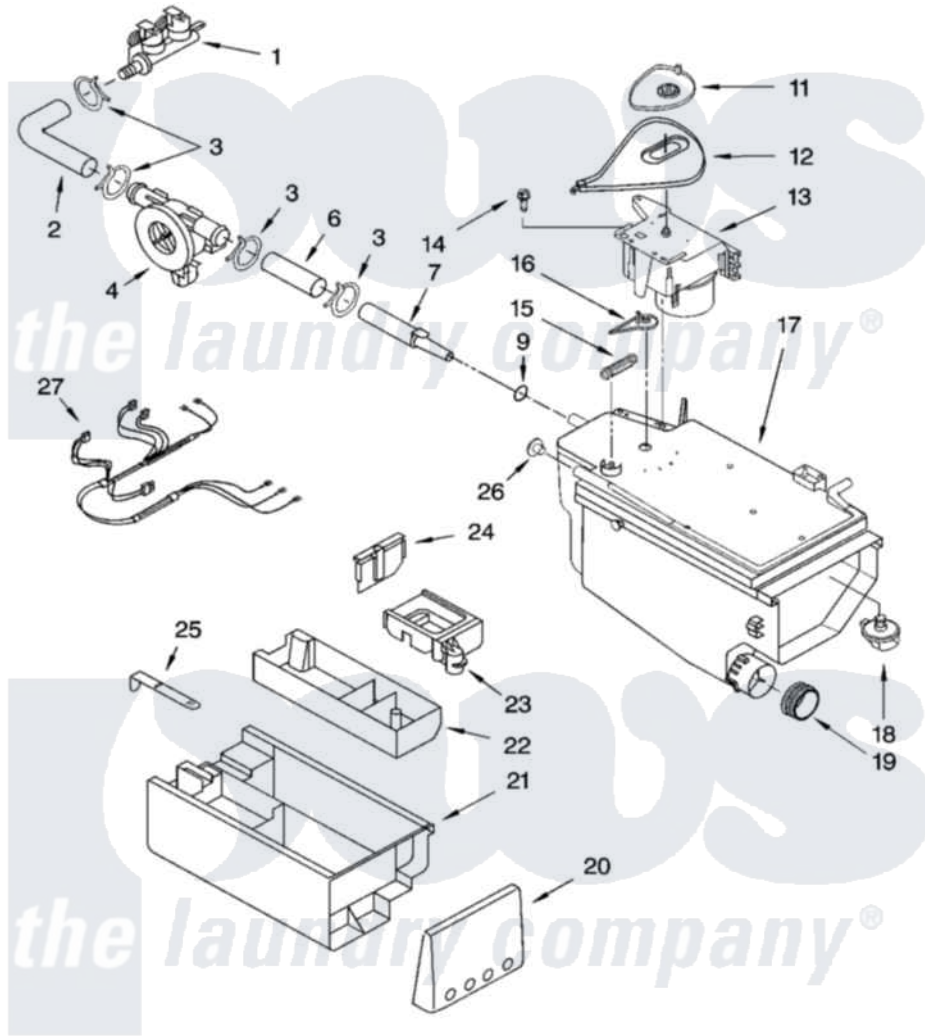

# Whirlpool GHW9250MW2 04 - DISPENSER PARTS

## DISPENSER PARTS

For Models: GHW9250MW2, GHW9250MQ2, GHW9250ML2, GHW9250MT2  
 (White/Platinum) (White/Blue) (Pewter) (Biscuit)

8180305

7

Whirlpool [Residential Whirlpool GHW9250MW2 Washer Parts](#) Parts Diagram 04 - DISPENSER PARTS  
 Click on the part number to view part

Item	Original Part Number	Replaced By	Status	Part Description
1	<a href="#">8181694</a>			Valve, Inlet
2	<a href="#">8181710</a>			Hose, Inlet Valve To Vent Pipe
3	8181751	<a href="#">489503</a>		Clamp
4	8181696	<a href="#">W10110225</a>		Flowmeter
6	<a href="#">8181708</a>			Hose, Flowmeter
7	<a href="#">8181713</a>			Nozzle, Inlet
9	8181714	<a href="#">280196</a>		Ring-O
11	<a href="#">8181726</a>			Cam, Actuator
12	<a href="#">8181725</a>			Lever, Water Distribution
13	<a href="#">8181723</a>			Actuator
14	8181759	<a href="#">3400805</a>		Screw, 8-18 X 3/64
15	<a href="#">8181727</a>			Spring, Lever
16	<a href="#">8181724</a>			Connection, Lever
17	8182122	<a href="#">280198</a>		Dispenser
18	<a href="#">8181712</a>			Nozzle, Distribution
19	<a href="#">8181747</a>			Seal

20	<a href="#">8181854</a>		Handle, Drawer
"	8181880	Not Available	Handle, Drawer (Blue)
"	<a href="#">8182070</a>		Handle, Drawer
"	<a href="#">8182071</a>		Handle, Drawer
21	<a href="#">8181720</a>		Drawer, Detergent
22	<a href="#">8181722</a>		Container, Detergent
23	8181729	<a href="#">8182665</a>	Siphon, Bleach/Softener
24	<a href="#">8181730</a>		Separator
25	<a href="#">8181721</a>		Hook, Drawer
26	<a href="#">8182123</a>		Led, Pcb
27	<a href="#">8181781</a>		Harness, Wiring