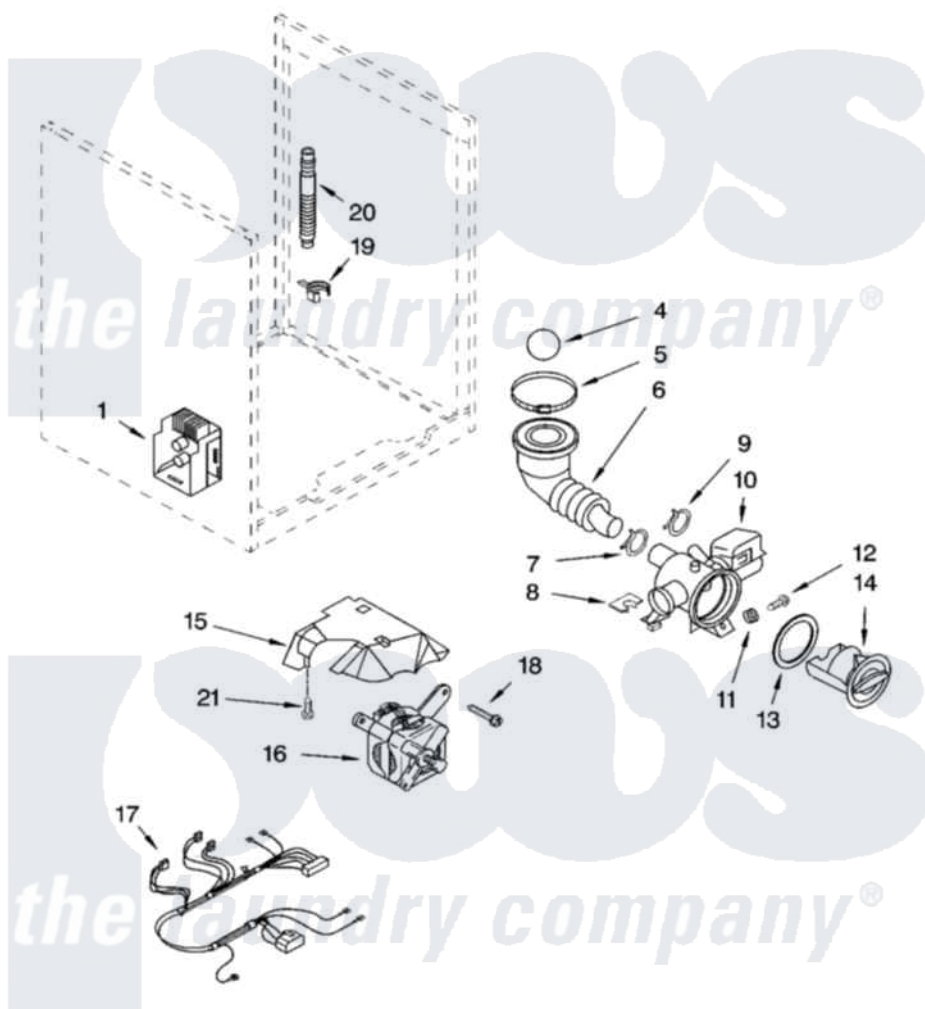

Whirlpool GHW9250MW2 06 - PUMP AND MOTOR PARTS AND OPTIONAL PARTS (NOT INCLUDED)

PUMP AND MOTOR PARTS

For Models: GHW9250MW2, GHW9250MQ2, GHW9250ML2, GHW9250MT2
(White/Platinum) (White/Blue) (Pewter) (Biscuit)

8180305

11

Whirlpool [Residential Whirlpool GHW9250MW2 Washer Parts](#) Parts Diagram 06 - PUMP AND MOTOR PARTS AND OPTIONAL PARTS (NOT INCLUDED)
Click on the part number to view part

Item	Original Part Number	Replaced By	Status	Part Description
1	8181693	8182706		Control Unit
4	8181733	W10121657		Ball
5	8181734	696392		Hose Clamp
6	8181732			Hose, Tub To Pump
7	8181753	285655		Clamp, Hose
8	8181786	280181		Grommet
9	8181752	3367052		Clamp, Hose
10	8181684	280187		Pump-Water
11	8181787	280182		Grommet
12	8181780			Screw
13	8181736			Seal, Filter Cap
14	8181735			Cap, Filter
15	8181766			Cover, Motor
16	8181682	8182793		Motor, Drive
17	8181782	W10137867		Harns-Wire

18	8181761	W10128585	Bolt, Motor
19	8181755	8182209	Retainer, Drain Hose
20	8181740	W10003250	Hose, Drain-Inner
21	8181757	3186940	Screw
"	72017		Paint, Touch-Up
"	4396174		Paint, Touch-Up
"	4392899		Paint, Touch-Up
"	350938		Paint, Pressurized Spray B
"	350930		Paint, Pressurized Spray B
"	4396175		Paint, Pressurized Spray
"	4392901		Paint, Pressurized Spray
"	799344		Paint, Touch-Up)
"	4392900		Paint, Bulk)
"	N/A	Not Available	ACCESSORY PARTS
"	285863		Water System Parts