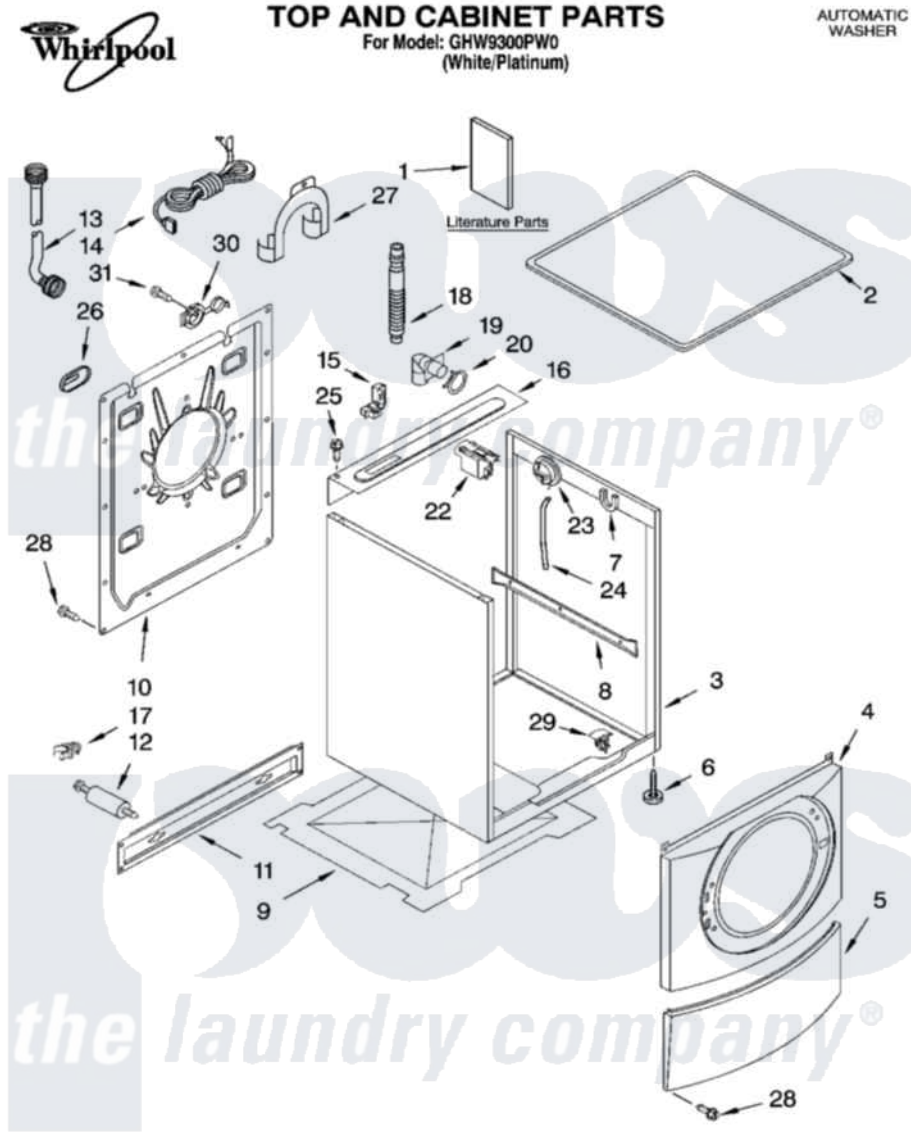

# Whirlpool GHW9300PW0 01 - TOP AND CABINET PARTS

12-04 Printed in U.S.A. (drd)

1

Part No. 8180465 Rev. A

Whirlpool [Residential Whirlpool GHW9300PW0 Washer Parts](#) Parts Diagram 01 - TOP AND CABINET PARTS  
 Click on the part number to view part