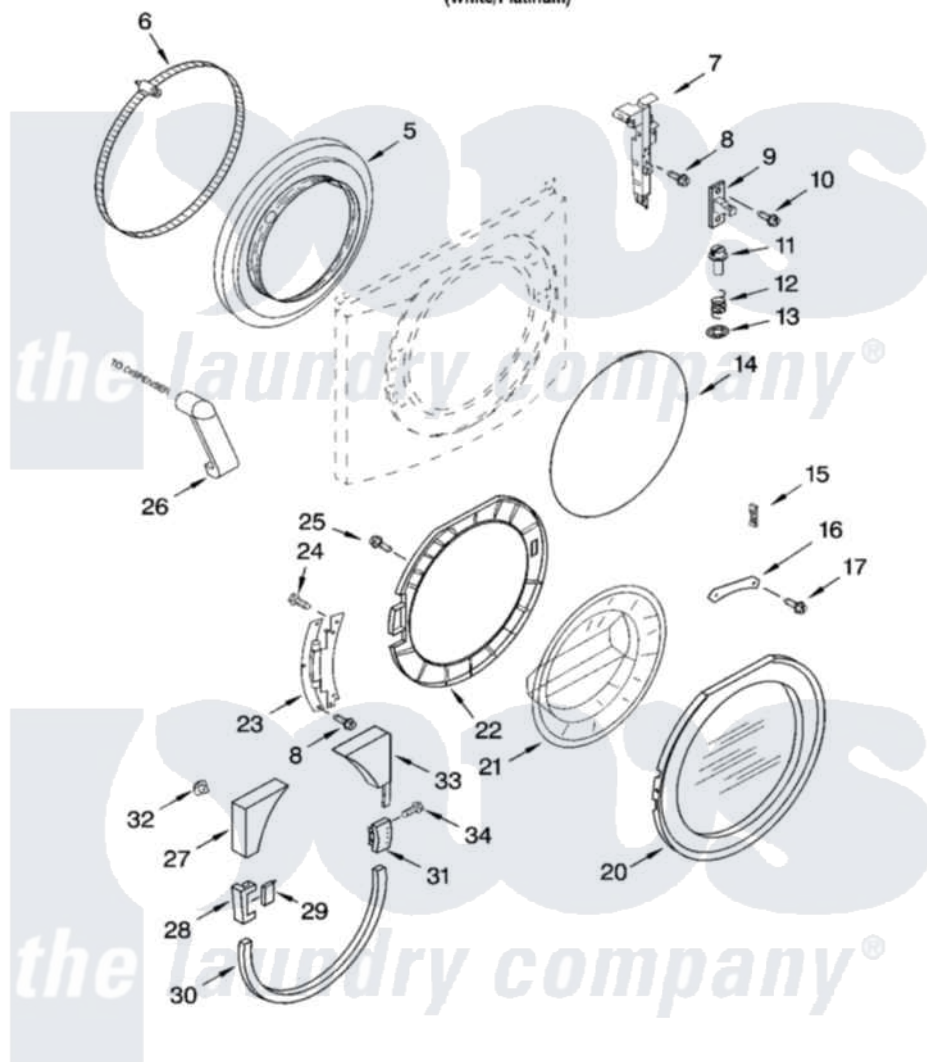

Whirlpool GHW9300PW0 02 - DOOR AND LATCH PARTS

DOOR AND LATCH PARTS

For Model: GHW9300PW0
(White/Platinum)

8180465

3

Whirlpool [Residential Whirlpool GHW9300PW0 Washer Parts](#) Parts Diagram 02 - DOOR AND LATCH PARTS
Click on the part number to view part

Item	Original Part Number	Replaced By	Status	Part Description
5	8182119			Bellow
6	8181663	8182210		Clamp, Bellow
7	8181700	8182634		Lock, Door
8	8181760	8540725		Screw
9	8181651			Hook, Door
10	8181758	8182214		Screw
11	8181652			Pin, Safety
12	8181653			Spring
13	8181654			Washer
14	8181664	8182211		Clamp, Bellow To Front Panel
15	8181659	W10128586		Clamp, Glass Support
16	8181650			Clamp, Glass
17	8181785			Screw
20	8181848	8182992		Door Frame Assembly
21	8181655			Glass, Door
22	8181849	W10322338		Frame

23	8181843		Hinge, Door
24	8181660		Screw
25	8181661		Screw, Actuator
26	8181718		Tube, Dispenser To Bellow
27	8181842		Trim, Upper Left
28	8181841		Cover, Hinge
29	8181844		Cover, Hinge
30	8181840		Trim, Lower
31	8181846		Handle, Door
32	8181929		Clip, Trim
33	8181839		Trim, Upper Right
34	8181759	3400805	Screw, 8-18 X 3/64