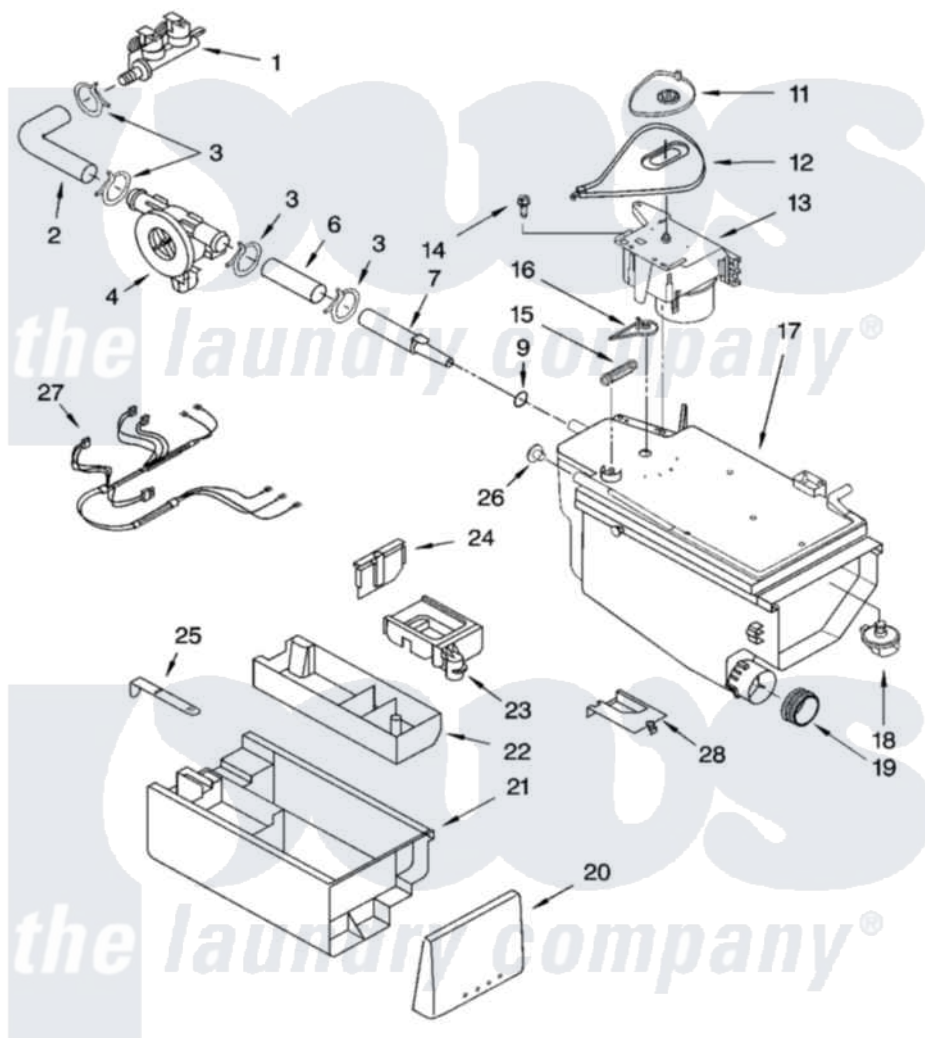

Whirlpool GHW9300PW0 04 - DISPENSER PARTS

DISPENSER PARTS

For Model: GHW9300PW0
(White/Platinum)

8180465

7

Whirlpool Residential Whirlpool GHW9300PW0 Washer Parts Parts Diagram 04 - DISPENSER PARTS

[Click on the part number to view part](#)

Item	Original Part Number	Replaced By	Status	Part Description
1	8181694			Valve, Inlet
2	8181710			Hose, Inlet Valve To Vent Pipe
3	8181751	489503		Clamp
4	8181696	W10110225		Flowmeter
6	8181708			Hose, Flowmeter
7	8181713			Nozzle, Inlet
9	8181714	280196		Ring-O
11	8181726			Cam, Actuator
12	8181725			Lever, Water Distribution
13	8181723			Actuator
14	8181759	3400805		Screw, 8-18 X 3/64
15	8181727			Spring, Lever
16	8181724			Connection, Lever
17	8182122	280198		Dispenser
18	8181712			Nozzle, Distribution
19	8181747			Seal

20	8181887		Handle, Drawer
21	8181720		Drawer, Detergent
22	8181722		Container, Detergent
23	8182606	8182665	Siphon, Bleach/Softener
24	8182131		Separator
25	8181721		Hook, Drawer
26	8182123		Led, Pcb
27	8181781		Harness, Wiring
28	8181898		Cover, Pre-Wash