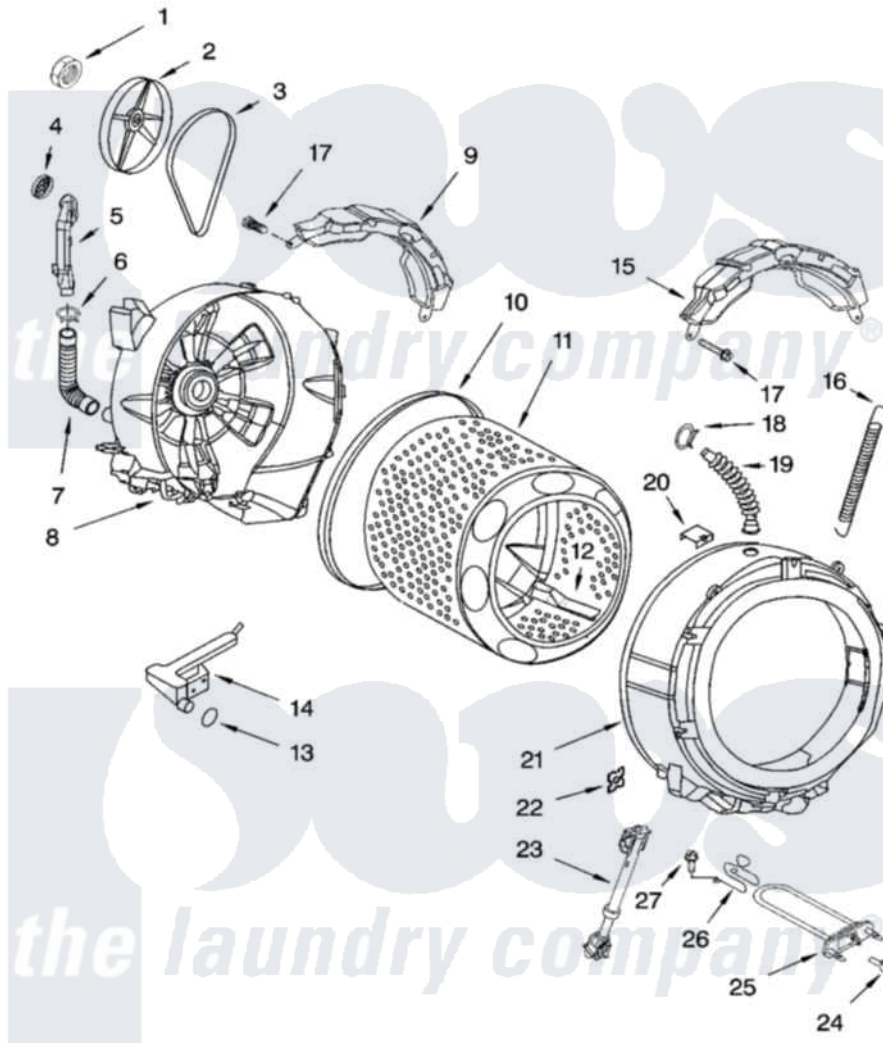

Whirlpool GHW9300PW0 05 - TUB AND BASKET PARTS

TUB AND BASKET PARTS

For Model: GHW9300PW0
(White/Platinum)

8180465

9

Whirlpool [Residential Whirlpool GHW9300PW0 Washer Parts](#) Parts Diagram 05 - TUB AND BASKET PARTS
Click on the part number to view part

Item	Original Part Number	Replaced By	Status	Part Description
1	8182132	W10283361		Nut, Pulley
2	8181671	8182650		Pulley
3	8181670	W10388414		Belt
4	8181745			Grid, Ventilation
5	8181744			Pipe, Ventilation
6	8181746	W10208156		Clamp
7	8181743			Hose, Exhaust
8	8182284	W10253864		Tub-Outer
9	8181913	W10008870		Counterweight, Rear
10	8181673			Gasket, Tub
11	8182232	W10250573		Basket, Complete
12	8182233			Baffle, Basket
13	8181748	W10250553		O-Ring, Air Trap
14	8181731			Airtrap
15	8181645	W10008880		Counterweight, Front
16	8181762	8182814		Spring, Suspension

17	8181647	W10182109	Screw-Kit
18	8181742	3367052	Clamp, Hose
19	8181794		Hose, Tub To Dispenser
20	8181667	8540092	Clamp, Tub
21	8181665	285981	Tub-Outer
22	8182512		Nut, Push-In
23	8181646	8182703	Shock Absorber
24	8182291	8181705	Ntc
25	8181685	8182666	Element, Heating
26	8181686	W10250558	Bracket, Heater Support
27	8182214		Screw
"	N/A	Not Available	FOLLOWING PARTS NOT ILLUSTRATED
"	8182126	3196427	Screw