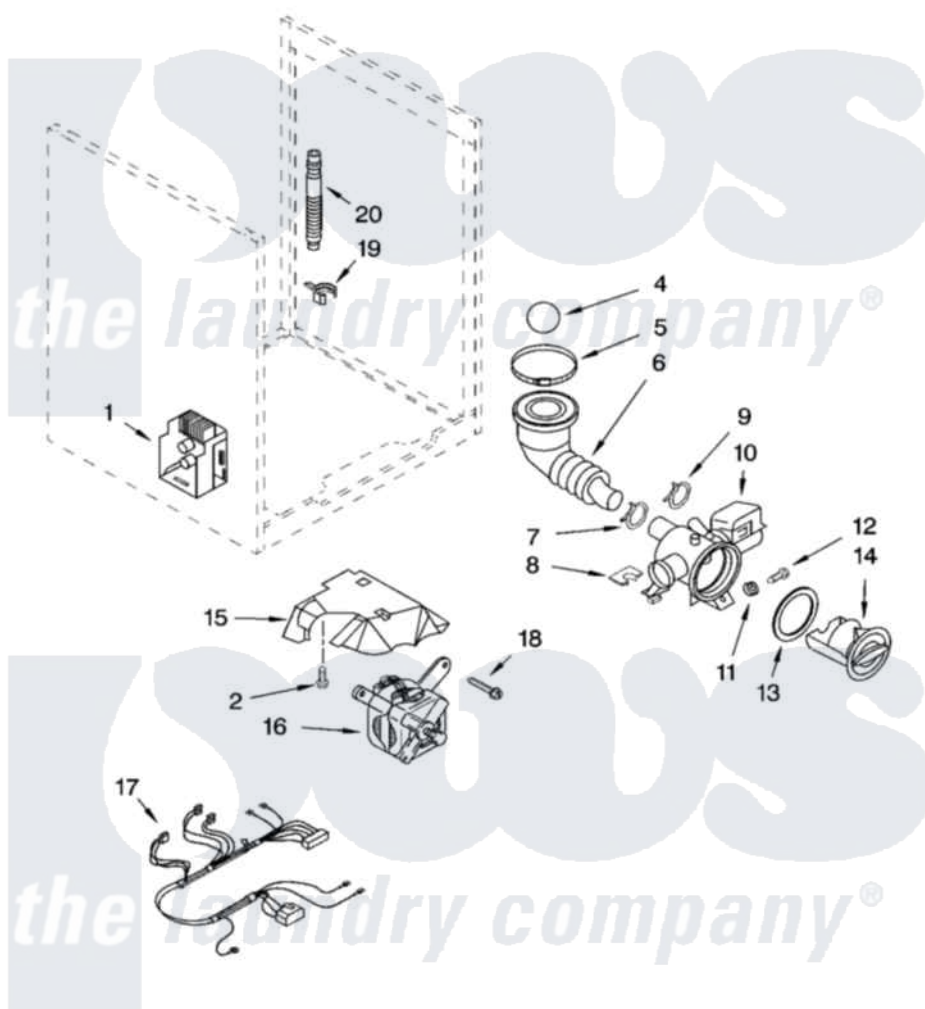

Whirlpool GHW9300PW0 06 - PUMP AND MOTOR PARTS, OPTIONAL PARTS (NOT INCLUDED)

PUMP AND MOTOR PARTS

For Model: GHW9300PW0
(White/Platinum)

8180465

11

Whirlpool [Residential Whirlpool GHW9300PW0 Washer Parts](#) Parts Diagram 06 - PUMP AND MOTOR PARTS, OPTIONAL PARTS (NOT INCLUDED)
Click on the part number to view part

Item	Original Part Number	Replaced By	Status	Part Description
1	8181693	8182706		Control Unit
2	8181757	3186940		Screw
4	8181733	W10121657		Ball
5	8181734	696392		Hose Clamp
6	8181732			Hose, Tub To Pump
7	8181753	285655		Clamp, Hose
8	8181786	280181		Grommet
9	8181752	3367052		Clamp, Hose
10	8181684	280187		Pump-Water
11	8181787	280182		Grommet
12	8181780			Screw
13	8181736			Seal, Filter Cap
14	8181735			Cap, Filter
15	8181766			Cover, Motor
16	8181682	8182793		Motor, Drive

17	8181782	W10137867	Harns-Wire
18	8181761	W10128585	Bolt, Motor
19	8181755	8182209	Retainer, Drain Hose
20	8181740	W10003250	Hose, Drain-Inner
	72017		Paint, Touch-Up
"	350938		Paint, Pressurized Spray B
"	350930		Paint, Pressurized Spray B
"	799344		Paint, Touch-Up)
"	N/A	Not Available	ACCESSORY PARTS
"	285863		Water System Parts