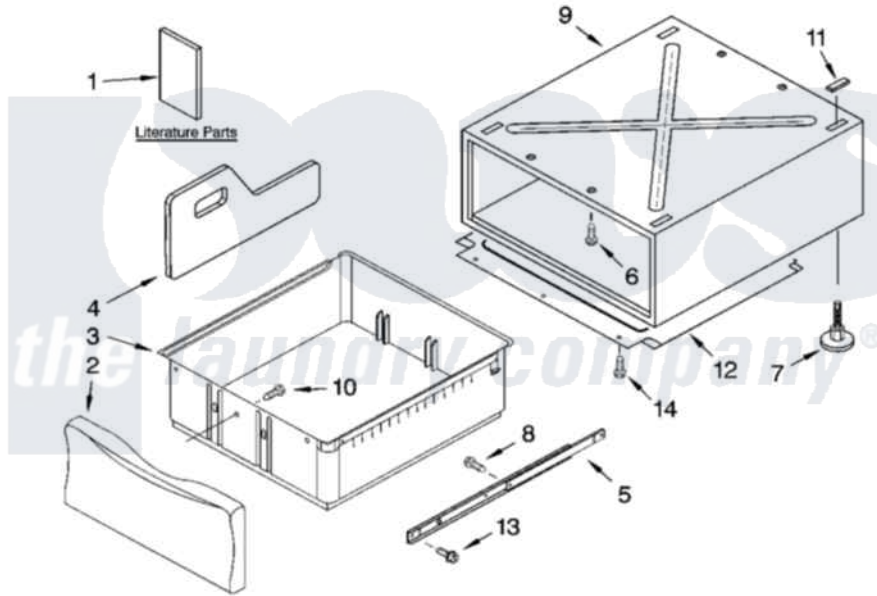

Whirlpool GHW9300PW0 08 - PEDESTAL PARTS (NOT INCLUDED)

PEDESTAL PARTS (NOT INCLUDED)

For Model: GHW9300PW0
(White/Platinum)

14

8180465

Whirlpool Residential Whirlpool GHW9300PW0 Washer Parts Parts Diagram 08 - PEDESTAL PARTS (NOT INCLUDED)

[Click on the part number to view part](#)

Item	Original Part Number	Replaced By	Status	Part Description
1	LIT8537141		Not Available	Literature Parts (Installation Instructions)
"	LIT8537342		Not Available	Literature Parts (Parts List)
2	8537870	8538014		Drawer Front Assembly
"	8537871	8538015		Drawer Front Assembly
"	8537872	8538016		Drawer Front Assembly
"	8537908	8538017		Drawer Front Assembly
"	8537931	8538018		Drawer Front Assembly
3	8537883			Drawer Bin
"	8537934			Drawer Bin
4	8537875	280123		Divider
"	8537935	285974		Divider
5	8537850	8578394		Slide Assembly
6	3400111			Screw, 12-14 X 5/8
7	8537852	8563585		Leveling Foot And Nut
8	3400639	3388228		Screw, 8-18 X 1/32
9	N/A		Not Available	Cabinet (Not Serviced)

10	3400842	Screw, 8-18 X 1/2
11	8537863	Pad
12	8537853	Pan, Bottom
13	9740848	Screw, Mixing Valve Mounting
14	90767	Screw, 8A X 3/8 HeX Washer Head Tapping