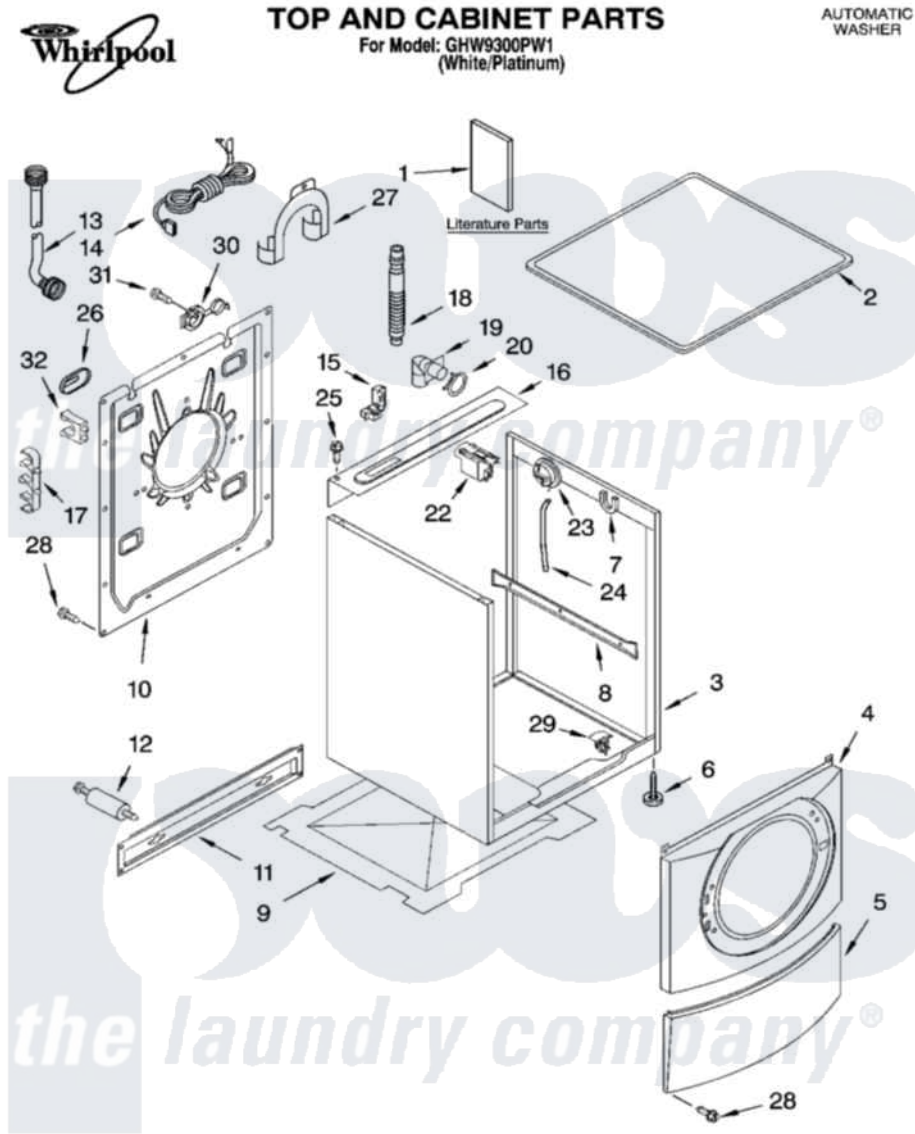

Whirlpool GHW9300PW1 01 - TOP AND CABINET PARTS

10-05 Printed in U.S.A. (drd)

1

Part No. 8180676

Whirlpool Residential Whirlpool GHW9300PW1 Washer Parts Parts Diagram 01 - TOP AND CABINET PARTS
 Click on the part number to view part

Item	Original Part Number	Replaced By	Status	Part Description
1	8182675		Not Available	Use & Care Guide
"	8182677			Tech Sheet
"	8182618		Not Available	Energy Guide
"	8182658			Quick Start Guide
"	8182270		Not Available	DVD-Instruction
2	8181799	8181641		Top
3	8181630	8182609		Cabinet
4	8181838			Panel, Front
5	8181643			Toe Panel
6	8181636			Foot, Leveling
7	8181763			Bracket, Spring
8	8181634			Brace, Side Panel
9	8181635			Pan, Bottom
10	8182698			Panel, Rear
11	8182661	W10003040		Brace, Transport
12	8182124	W10289554A		Bolt

"	8182125	W10289554A	Bolt
13	8181706	76314	Hose, Inlet 6 Ft. Hose With Elbow
"	8181707	76314	Hose, Inlet 6 Ft. Hose With Elbow
14	8182649		Cord, Power
15	8182635		Strain Relief
16	8182607	W10138248	Brace, Rear
17	8182701		Clip, Outer Hose Holder
18	8181737		Hose, Drain
19	8181738		Connector, Hose Outlet
20	8181752	3367052	Clamp, Hose
22	8181683	W10326464	Filter, Interference
23	8181695		Switch, Pressure
24	8181739	W10004260	Hose, Pressure Switch
25	8181691		Screw
26	8182700	8540268	Cover, Transport
27	8181768	W10280024	U-Bend, Drain Hose
28	8181828	488729	Screw
29	8181930	W10085220	Microswitch
30	8182699		Grommet, Cord Support
31	8182201		Screw, 3 X 8 mm
32	8182702		Clip, Outer Hose Holder
"	N/A	Not Available	FOLLOWING PARTS NOT ILLUSTRATED
"	8182109		Harness Channel