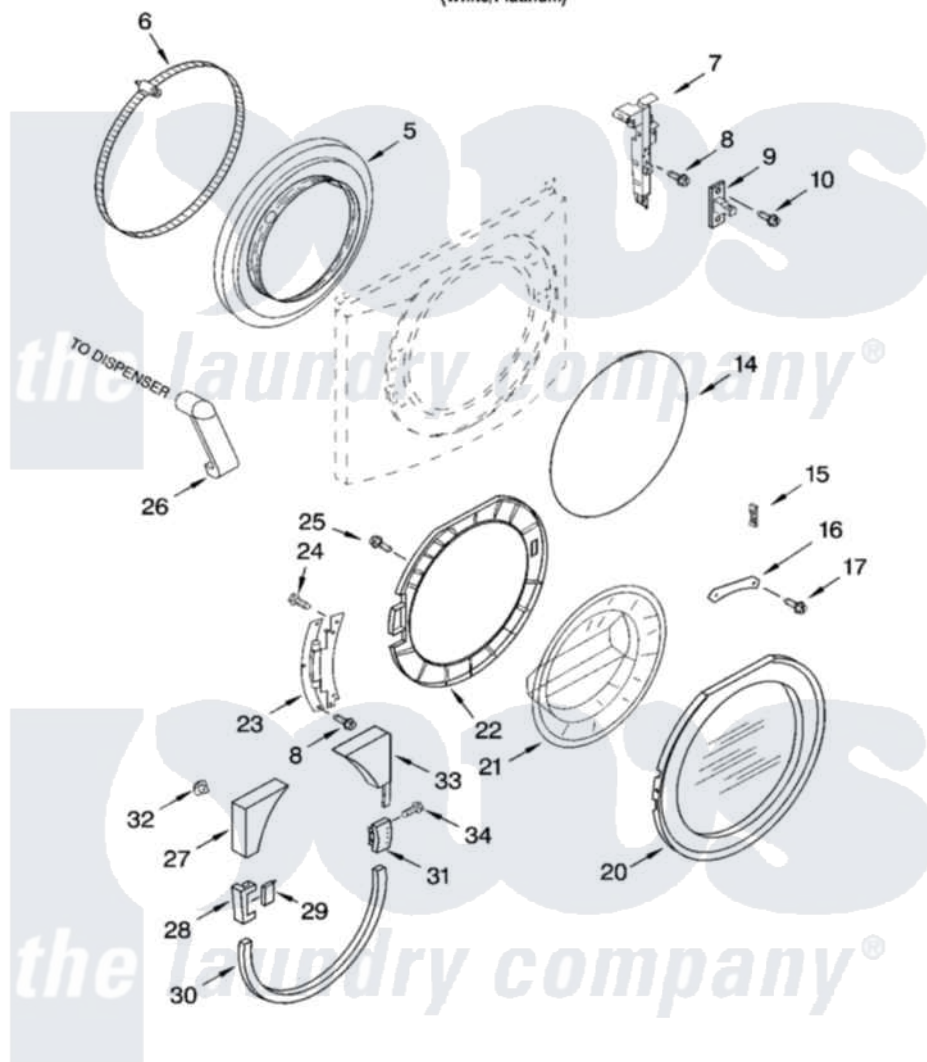

Whirlpool GHW9300PW1 02 - DOOR AND LATCH PARTS

DOOR AND LATCH PARTS

For Model: GHW9300PW1
(White/Platinum)

8180676

3

Whirlpool [Residential Whirlpool GHW9300PW1 Washer Parts](#) Parts Diagram 02 - DOOR AND LATCH PARTS
Click on the part number to view part

Item	Original Part Number	Replaced By	Status	Part Description
5	8182119			Bellow
6	8181663	8182210		Clamp, Bellow
7	8182634			Lock, Door
8	8181760	8540725		Screw
9	8181651			Hook, Door
10	8181758	8182214		Screw
14	8181664	8182211		Clamp, Bellow To Front Panel
15	8181659	W10128586		Clamp, Glass Support
16	8181650			Clamp, Glass
17	8181785			Screw
20	8181848	8182992		Door Frame Assembly
21	8181655			Glass, Door
22	8182628	W10163308		Frame
23	8181843			Hinge, Door
24	8181660			Screw
25	8181661			Screw, Actuator

26	8181718	Tube, Dispenser To Bellow
27	8181842	Trim, Upper Left
28	8181841	Cover, Hinge
29	8181844	Cover, Hinge
30	8181840	Trim, Lower
31	8181846	Handle, Door
32	8182779	Clip, Trim
33	8181839	Trim, Upper Right
34	8181759	3400805 Screw, 8-18 X 3/64