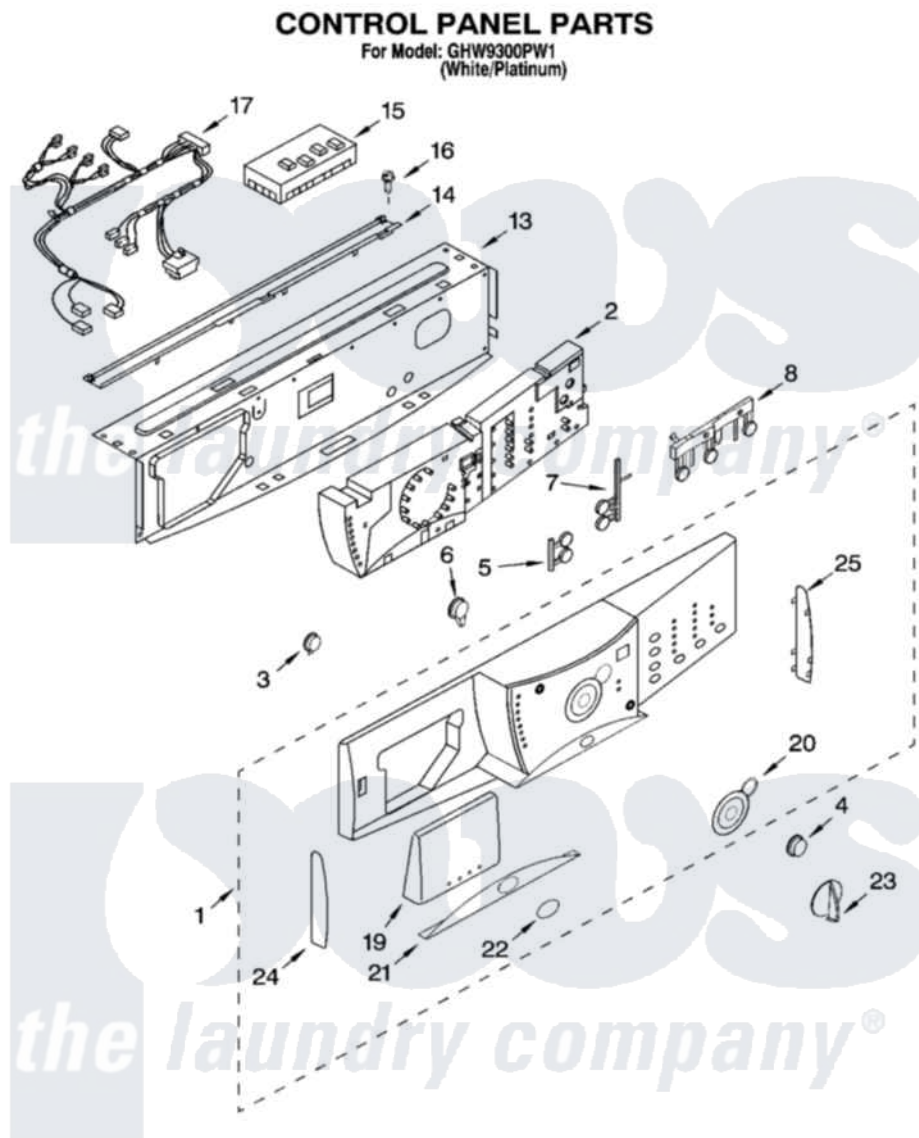

Whirlpool GHW9300PW1 03 - CONTROL PANEL PARTS

8180676

5

Whirlpool [Residential Whirlpool GHW9300PW1 Washer Parts](#) Parts Diagram 03 - CONTROL PANEL PARTS
Click on the part number to view part

Item	Original Part Number	Replaced By	Status	Part Description
1	8182716		Not Available	Panel, Control
2	8182785			User Interface
3	8181860			Button, Power
4	8181861			Button, Start
5	8181863			Button Set, Soil Level
6	8182275			Button, Pause/Cancel
7	8181889			Button Set, Options
8	8181865			Button Set, Spin/Temperature
13	8181639		Not Available	Brace, Front Top
14	8181640	8182800		Channel, Water
15	8182789			Microcomputer, Machine Control
16	8181756	488729		Screw
17	8182212			Harness, Wiring
19	8181887			Handle, Drawer
20	8181855			Bezel, Knob
21	8181857			Overlay, Door

22	8181858	8303811	Badge, Assembly
23	8181859		Knob, Control
24	8181852		Endcap, Left
25	8181853		Endcap, Right