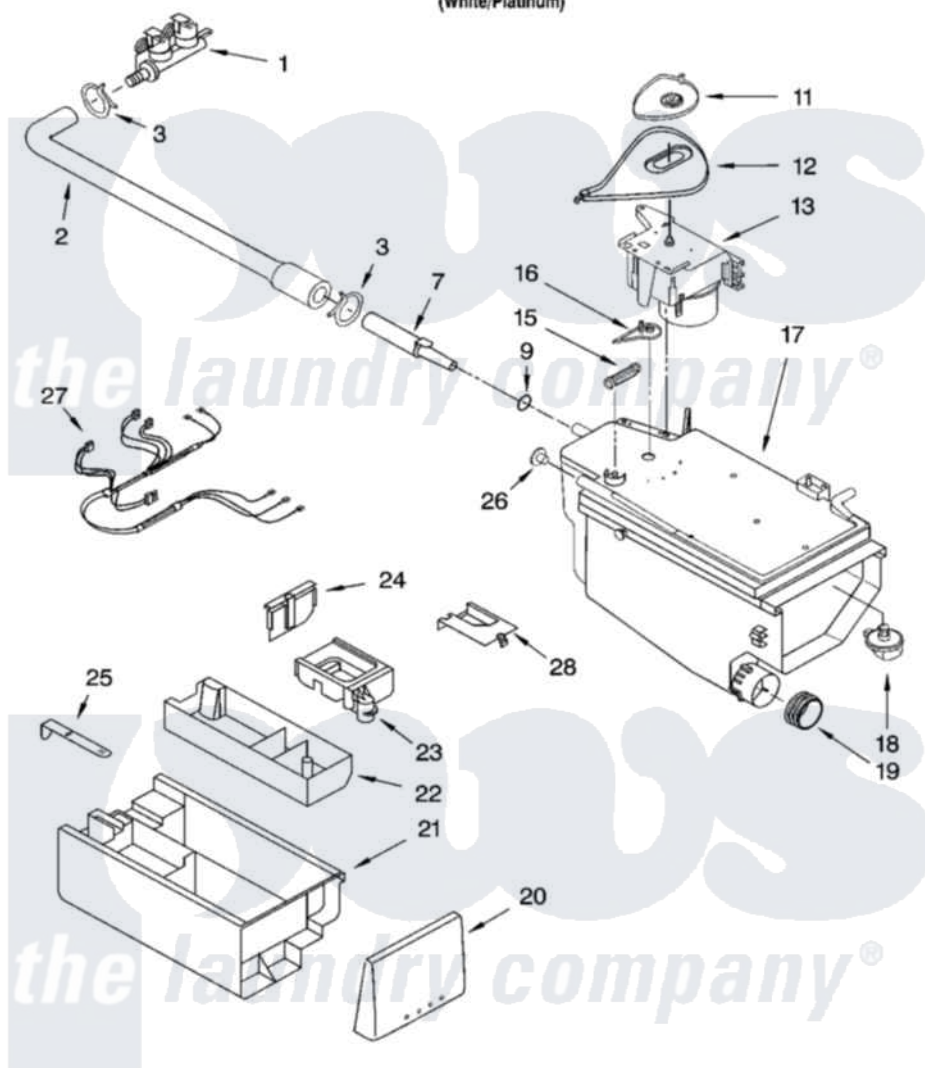

Whirlpool GHW9300PW1 04 - DISPENSER PARTS

DISPENSER PARTS

For Model: GHW9300PW1
(White/Platinum)

8180676

7

Whirlpool Residential Whirlpool GHW9300PW1 Washer Parts Parts Diagram 04 - DISPENSER PARTS

[Click on the part number to view part](#)

Item	Original Part Number	Replaced By	Status	Part Description
1	8181694			Valve, Inlet
2	8182683			Hose, Inlet Valve To Dispenser
3	8181751	489503		Clamp
7	8181713			Nozzle, Inlet
9	8181714	280196		Ring-O
11	8181726			Cam, Actuator
12	8181725			Lever, Water Distribution
13	8181723			Actuator
15	8181727			Spring, Lever
16	8181724			Connection, Lever
17	8182786	280198		Dispenser
18	8181712			Nozzle, Distribution
19	8181747			Seal
20	8181887			Handle, Drawer
21	8181720			Drawer, Detergent
22	8181722			Container, Detergent

23	8182665	Siphon, Bleach/Softener
24	8182131	Separator
25	8181721	Hook, Drawer
26	8182123	Led, Pcb
27	8182682	Harness, Wiring
28	8181898	Cover, Pre-Wash