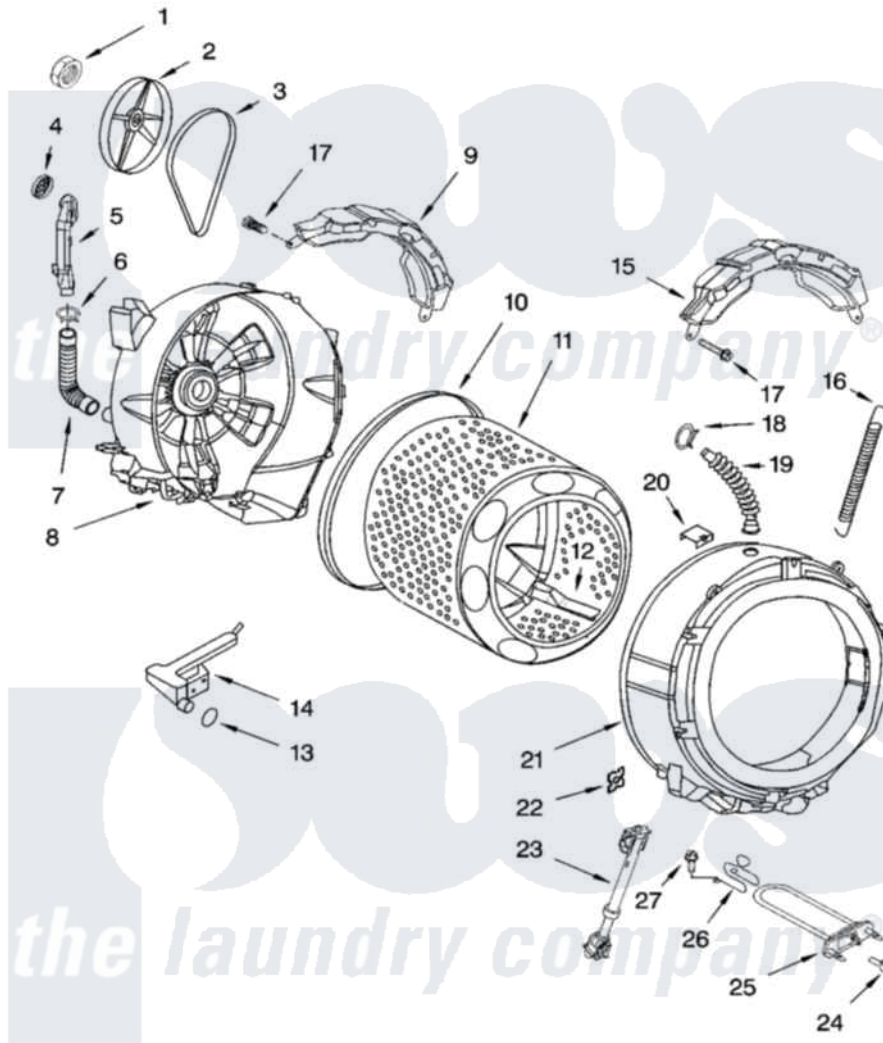

Whirlpool GHW9300PW1 05 - TUB AND BASKET PARTS

TUB AND BASKET PARTS

For Model: GHW9300PW1
(White/Platinum)

8180676

9

Whirlpool [Residential Whirlpool GHW9300PW1 Washer Parts](#) Parts Diagram 05 - TUB AND BASKET PARTS
Click on the part number to view part

Item	Original Part Number	Replaced By	Status	Part Description
1	8182132	W10283361		Nut, Pulley
2	8182650			Pulley
3	8182633	W10388414		Belt
4	8181745			Grid, Ventilation
5	8181744			Pipe, Ventilation
6	8181746	W10208156		Clamp
7	8181743			Hose, Exhaust
8	8182284	W10253864		Tub-Outer
9	8181913	W10008870		Counterweight, Rear
10	8181673			Gasket, Tub
11	8182232	W10250573		Basket, Complete
12	8182233			Baffle, Basket
13	8181748	W10250553		O-Ring, Air Trap
14	8181731			Airtrap
15	8181645	W10008880		Counterweight, Front
16	8181762	8182814		Spring, Suspension

17	8181647	W10182109	Screw-Kit
18	8181742	3367052	Clamp, Hose
19	8181794		Hose, Tub To Dispenser
20	8181667	8540092	Clamp, Tub
21	8181665	285981	Tub-Outer
22	8182512		Nut, Push-In
23	8182703		Shock Absorber
24	8182291	8181705	Ntc
25	8181685	8182666	Element, Heating
26	8181686	W10250558	Bracket, Heater Support
27	8182214		Screw
"	N/A	Not Available	FOLLOWING PARTS NOT ILLUSTRATED
"	8182126	3196427	Screw