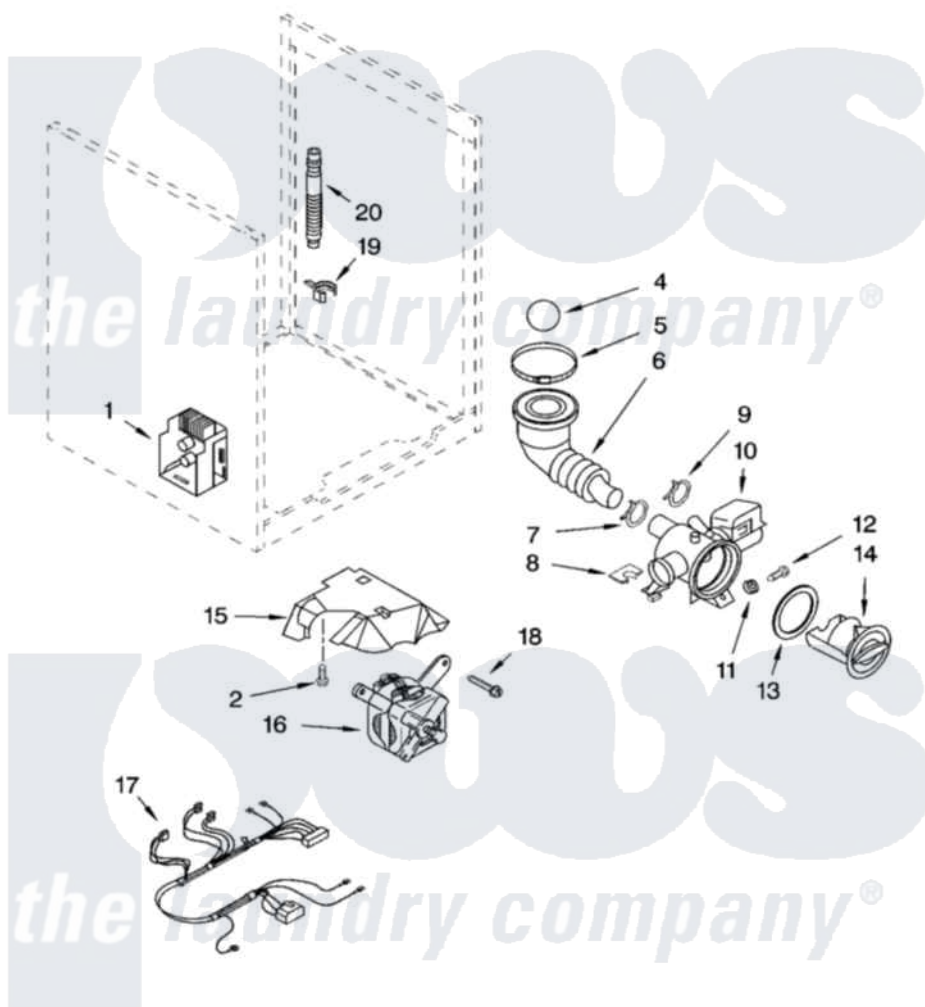

Whirlpool GHW9300PW1 06 - PUMP AND MOTOR PARTS, OPTIONAL PARTS (NOT INCLUDED)

PUMP AND MOTOR PARTS

For Model: GHW9300PW1
(White/Platinum)

8180676

11

Whirlpool [Residential Whirlpool GHW9300PW1 Washer Parts](#) Parts Diagram 06 - PUMP AND MOTOR PARTS, OPTIONAL PARTS (NOT INCLUDED)
Click on the part number to view part

Item	Original Part Number	Replaced By	Status	Part Description
1	8182705	8182706		Control Unit
2	8181757	3186940		Screw
4	8181733	W10121657		Ball
5	8181734	696392		Hose Clamp
6	8181732			Hose, Tub To Pump
7	8181753	285655		Clamp, Hose
8	8181786	280181		Grommet
9	8181752	3367052		Clamp, Hose
10	8181684	280187		Pump-Water
11	8181787	280182		Grommet
12	8181780			Screw
13	8181736			Seal, Filter Cap
14	8181735			Cap, Filter
15	8181766			Cover, Motor
16	8181682	8182793		Motor, Drive

17	8181782	W10137867	Harns-Wire
18	8181761	W10128585	Bolt, Motor
19	8181755	8182209	Retainer, Drain Hose
20	8181740	W10003250	Hose, Drain-Inner
	72017		Paint, Touch-Up
"	350938		Paint, Pressurized Spray B
"	350930		Paint, Pressurized Spray B
"	799344		Paint, Touch-Up)
"	N/A	Not Available	ACCESSORY PARTS
"	285863		Water System Parts