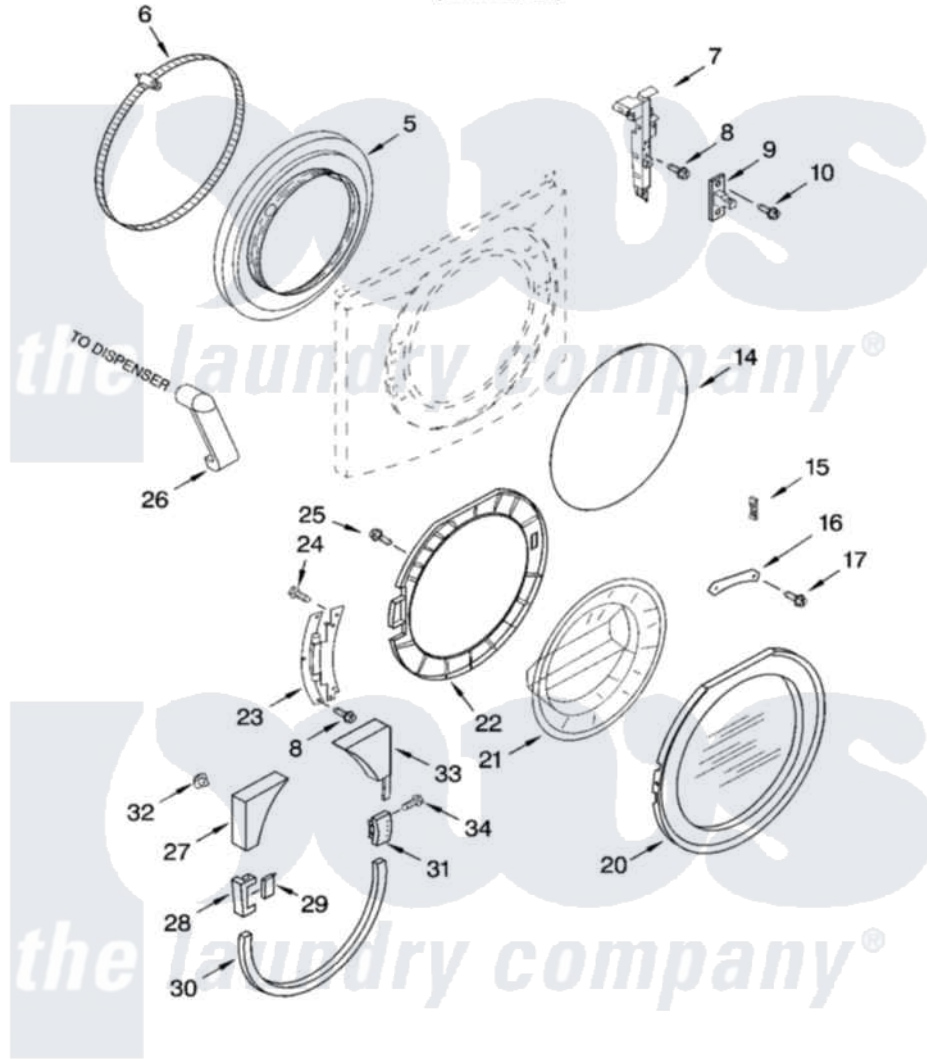

# Whirlpool GHW9300PW2 02 - DOOR AND LATCH PARTS

## DOOR AND LATCH PARTS

For Model: GHW9300PW2  
(White/Platinum)

8181271

3

Whirlpool Residential Whirlpool GHW9300PW2 Washer Parts Parts Diagram 02 - DOOR AND LATCH PARTS  
Click on the part number to view part

Item	Original Part Number	Replaced By	Status	Part Description
5	<a href="#">8182119</a>			Bellow
6	8181663	<a href="#">8182210</a>		Clamp, Bellow
7	<a href="#">8182634</a>			Lock, Door
8	8181760	<a href="#">8540725</a>		Screw
9	<a href="#">8181651</a>			Hook, Door
10	8181758	<a href="#">8182214</a>		Screw
14	8181664	<a href="#">8182211</a>		Clamp, Bellow To Front Panel
15	8181659	<a href="#">W10128586</a>		Clamp, Glass Support
16	<a href="#">8181650</a>			Clamp, Glass
17	<a href="#">8181785</a>			Screw
20	8181848	<a href="#">8182992</a>		Door Frame Assembly
21	<a href="#">8181655</a>			Glass, Door
22	8182628	<a href="#">W10163308</a>		Frame
23	<a href="#">8181843</a>			Hinge, Door
24	<a href="#">8181660</a>			Screw
25	<a href="#">8181661</a>			Screw, Actuator

26	<a href="#">8181718</a>	Tube, Dispenser To Bellow
27	<a href="#">8181842</a>	Trim, Upper Left
28	<a href="#">8181841</a>	Cover, Hinge
29	<a href="#">8181844</a>	Cover, Hinge
30	<a href="#">8181840</a>	Trim, Lower
31	<a href="#">8181846</a>	Handle, Door
32	<a href="#">8182779</a>	Clip, Trim
33	<a href="#">8181839</a>	Trim, Upper Right
34	8181759	<a href="#">3400805</a> Screw, 8-18 X 3/64