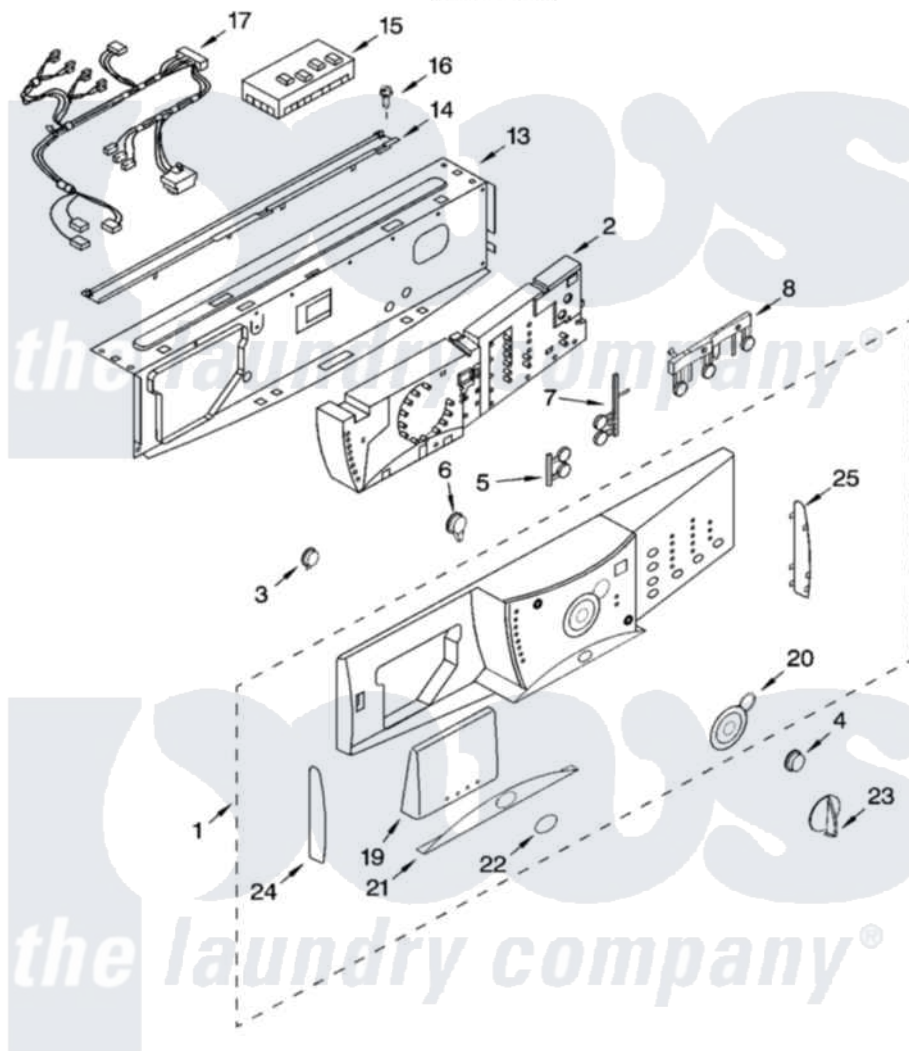

Whirlpool GHW9300PW2 03 - CONTROL PANEL PARTS

CONTROL PANEL PARTS

For Model: GHW9300PW2
(White/Platinum)

8181271

5

Whirlpool [Residential Whirlpool GHW9300PW2 Washer Parts](#) Parts Diagram 03 - CONTROL PANEL PARTS
Click on the part number to view part

Item	Original Part Number	Replaced By	Status	Part Description
1	8182716		Not Available	Panel, Control
2	8182785			User Interface
3	8181860			Button, Power
4	8181861			Button, Start
5	8181863			Button Set, Soil Level
6	8182275			Button, Pause/Cancel
7	8181889			Button Set, Options
8	8181865			Button Set, Spin/Temperature
13	8181639		Not Available	Brace, Front Top
14	8182800			Channel, Water
15	8182789			Microcomputer, Machine Control
16	8181756	488729		Screw
17	8182212			Harness, Wiring
19	8181887			Handle, Drawer
20	8181855			Bezel, Knob
21	8181857			Overlay, Door

22	8181858	8303811	Badge, Assembly
23	8181859		Knob, Control
24	8181852		Endcap, Left
25	8181853		Endcap, Right