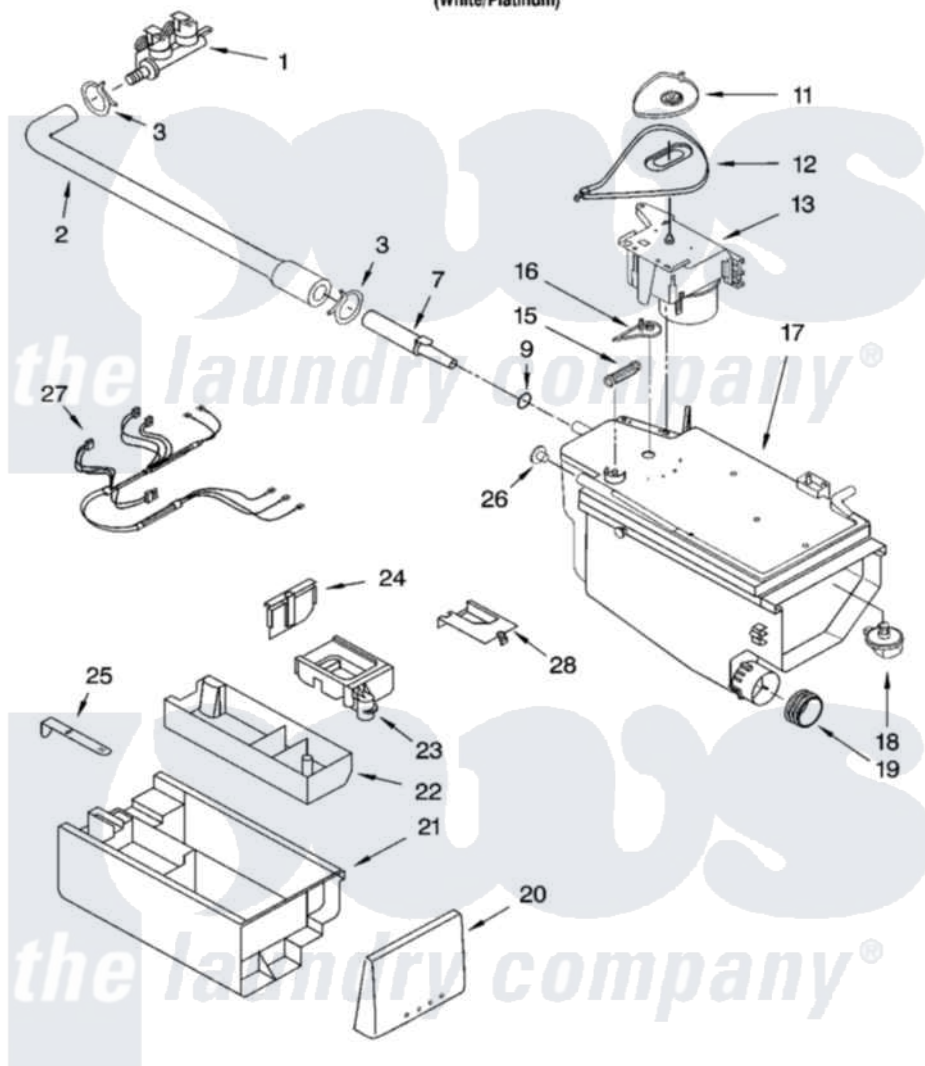

# Whirlpool GHW9300PW2 04 - DISPENSER PARTS

## DISPENSER PARTS

For Model: GHW9300PW2  
(White/Platinum)

8181271

7

Whirlpool Residential Whirlpool GHW9300PW2 Washer Parts Parts Diagram 04 - DISPENSER PARTS

[Click on the part number to view part](#)

Item	Original Part Number	Replaced By	Status	Part Description
1	<a href="#">8181694</a>			Valve, Inlet
2	<a href="#">8182683</a>			Hose, Inlet Valve To Dispenser
3	8181751	<a href="#">489503</a>		Clamp
7	8183010	<a href="#">280194</a>		Nozzle
9	8183036	<a href="#">280196</a>		Ring-O
11	<a href="#">8181726</a>			Cam, Actuator
12	<a href="#">8181725</a>			Lever, Water Distribution
13	<a href="#">8181723</a>			Actuator
15	<a href="#">8181727</a>			Spring, Lever
16	<a href="#">8181724</a>			Connection, Lever
17	8183032	<a href="#">280198</a>		Dispenser
18	<a href="#">8181712</a>			Nozzle, Distribution
19	<a href="#">8181747</a>			Seal
20	<a href="#">8181887</a>			Handle, Drawer
21	<a href="#">8181720</a>			Drawer, Detergent
22	<a href="#">8181722</a>			Container, Detergent

23	<a href="#">8182665</a>	Siphon, Bleach/Softener
24	<a href="#">8182131</a>	Separator
25	<a href="#">8181721</a>	Hook, Drawer
26	<a href="#">8182123</a>	Led, Pcb
27	<a href="#">8182682</a>	Harness, Wiring
28	<a href="#">8181898</a>	Cover, Pre-Wash